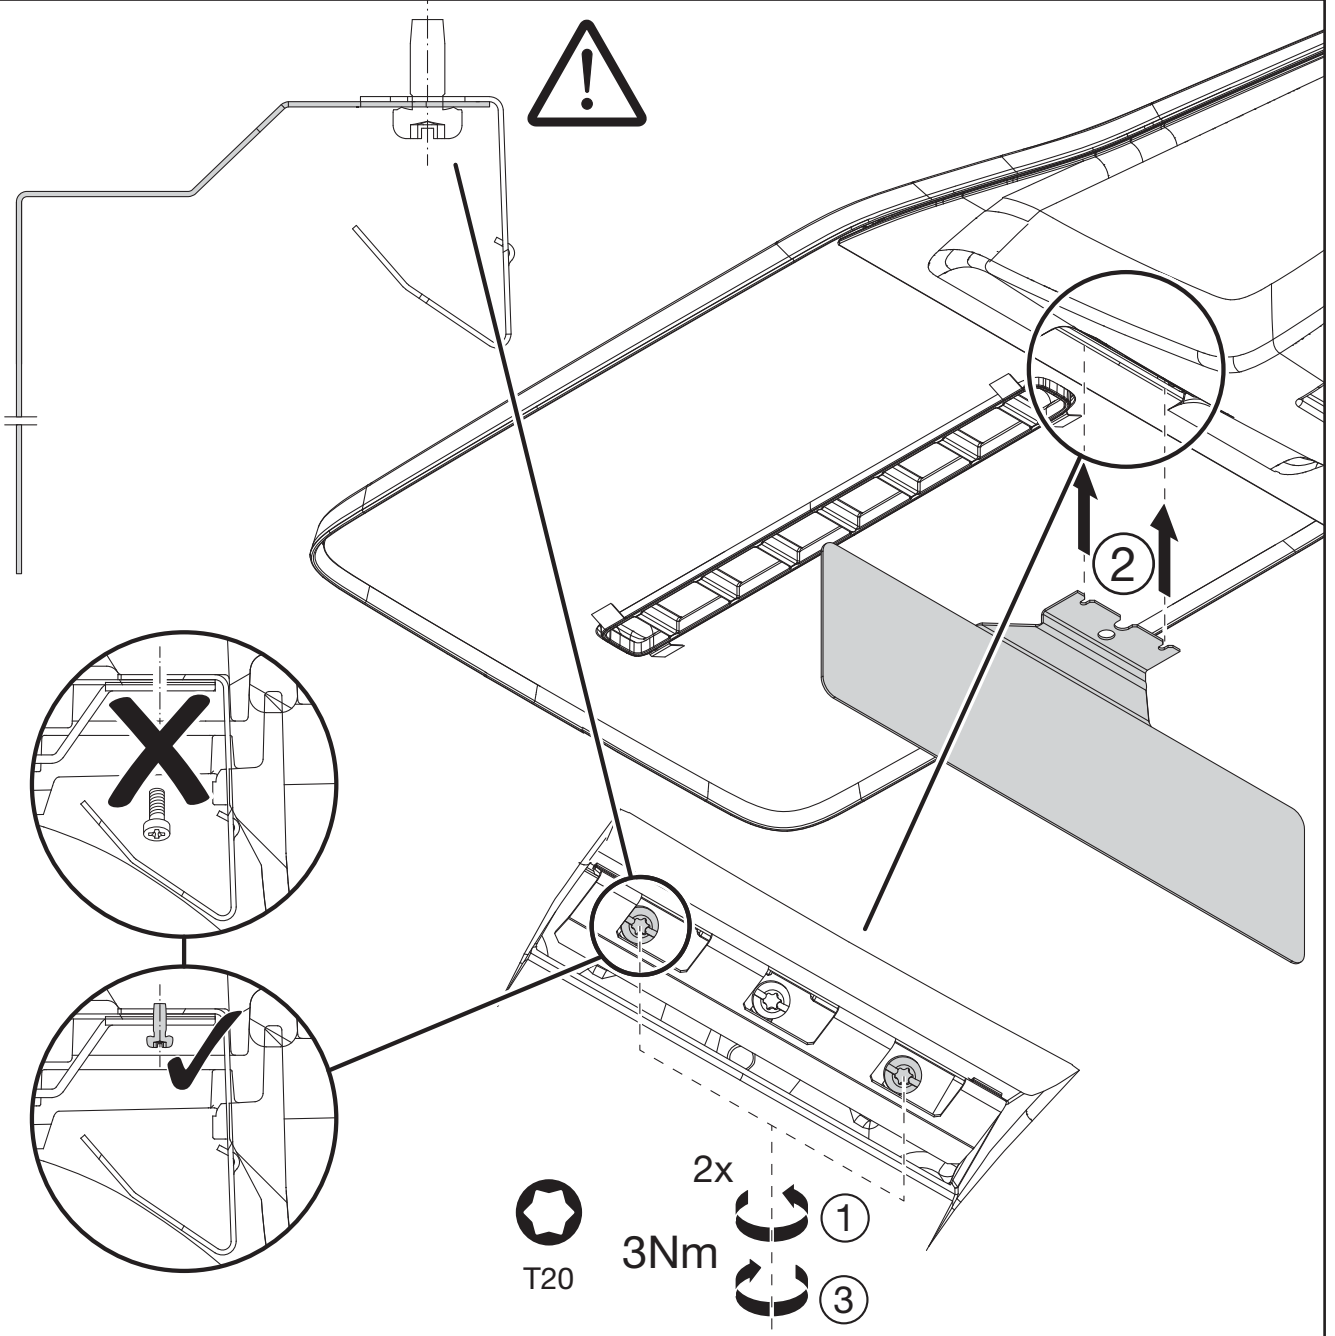

Streetlight 20 maxi LED

Blende / cover

5XBBLE4...

5XBBLE...A

kg = 0.2

1

5XBBLE...B

-  1x
-  1x
-  4x
-  1x