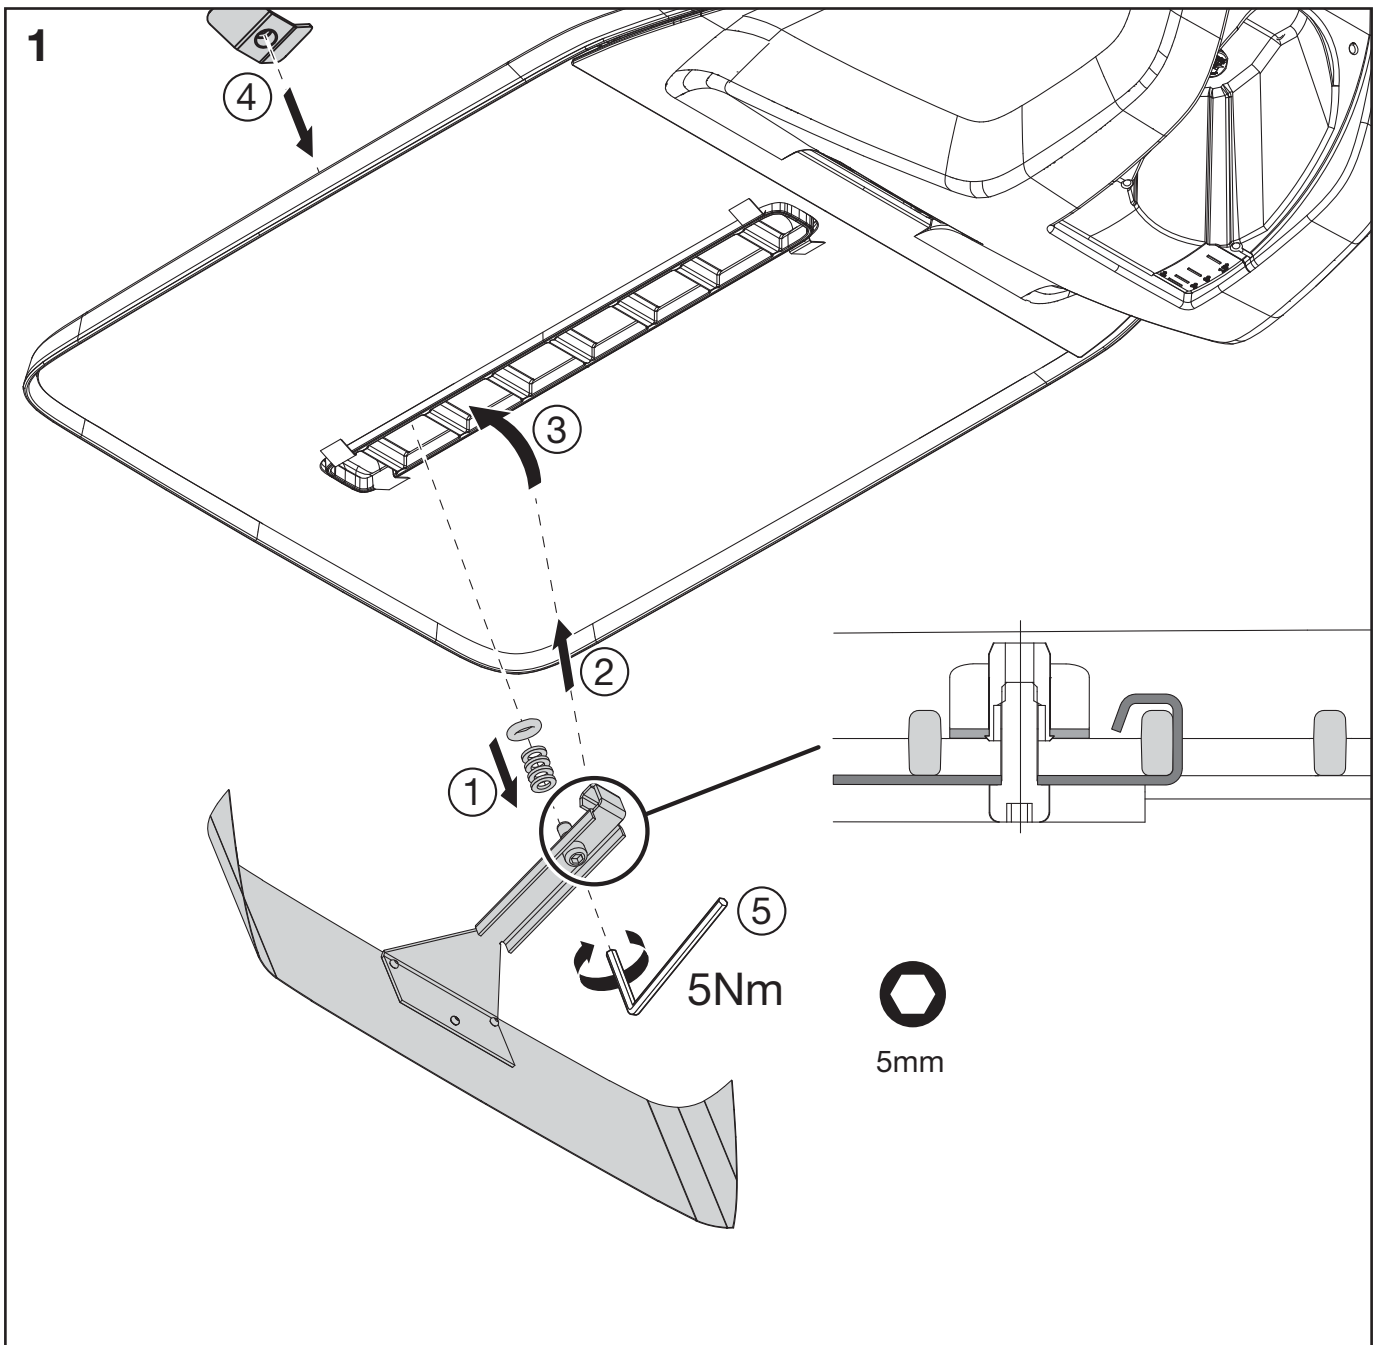

Streetlight 20 maxi LED

Blende / cover

5XBBLE4...

5XBBLE...A

kg = 0.2

1

5XBBLE...B

-  1x
-  1x
-  4x
-  1x

kg = 0.3

5XBBLE...A

5XBBLE...B

5MA63-252423_ab
15.11.2018 / PR

Siteco GmbH
Georg-Simon-Ohm-Straße 50
83301 Traunreut, Germany
mail: technicalsupport@siteco.de
Phone: +49 8669 / 33-844
www.siteco.com