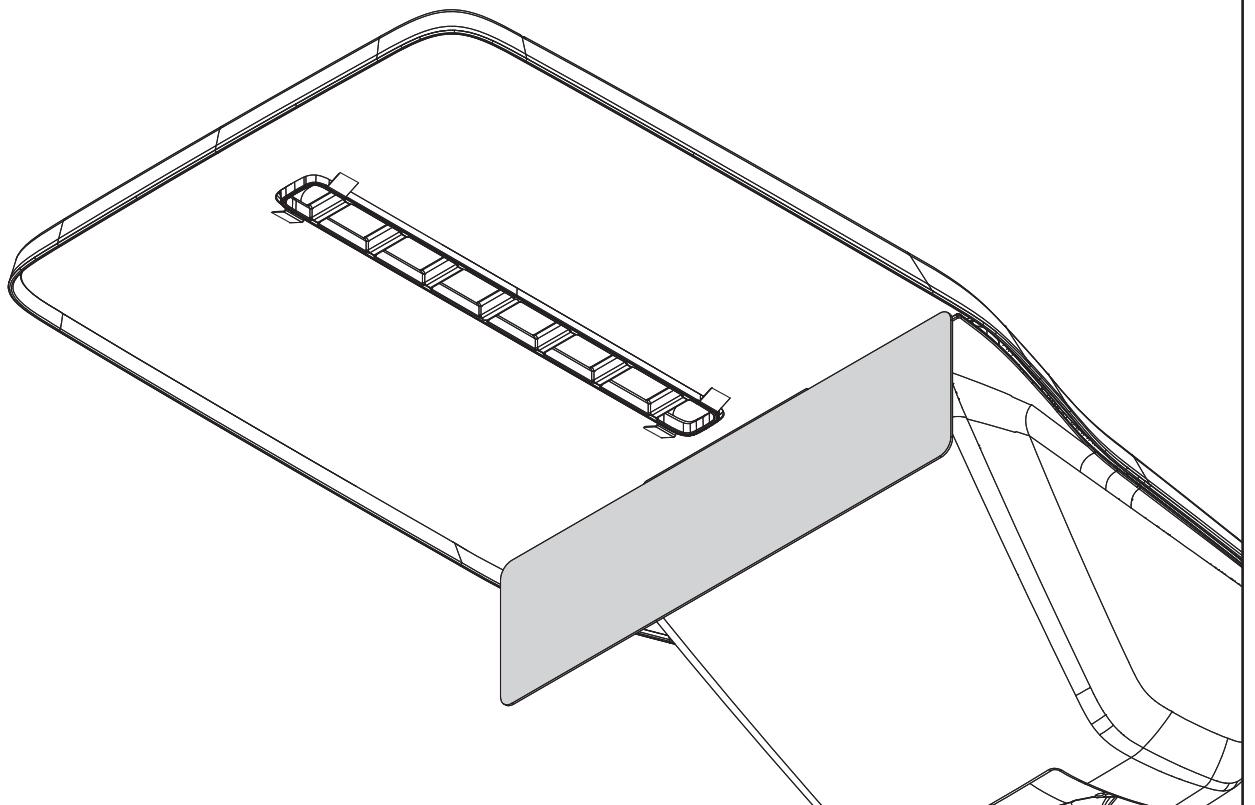

5XBBLE...A