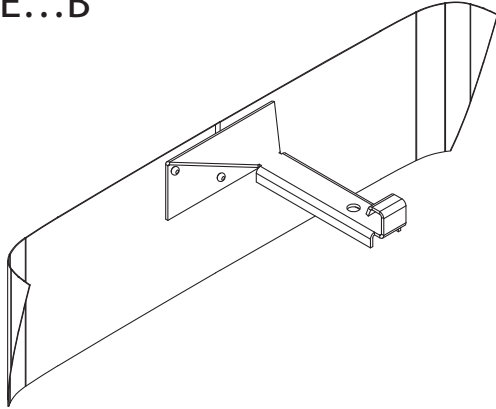

Streetlight 20 maxi LED

Blende / cover

5XBBLE4...

5XBBLE...A

kg = 0.2

1

5XBBLE...B

-  1x
-  1x
-  4x
-  1x