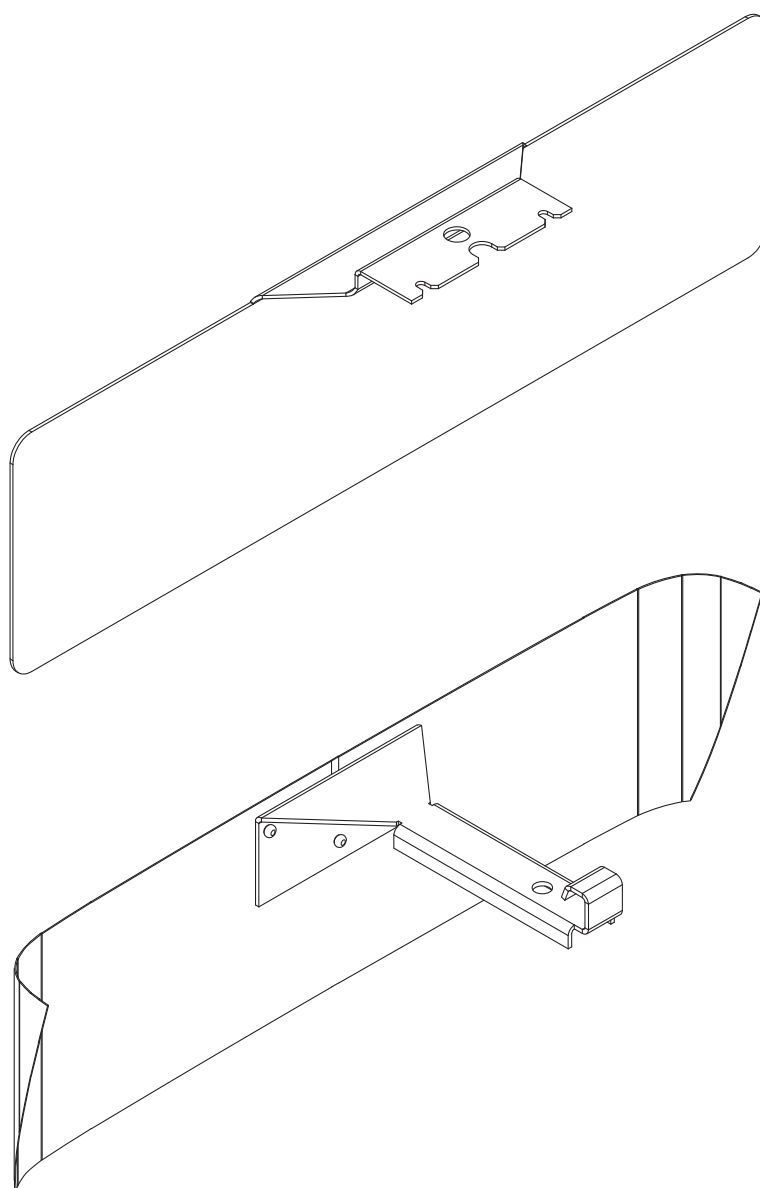

Streetlight 20 maxi LED

Blende / cover

5XBBLE4...

5XBBLE...A

kg = 0.2

1

5XBBLE...B

-  1x
-  1x
-  4x
-  1x