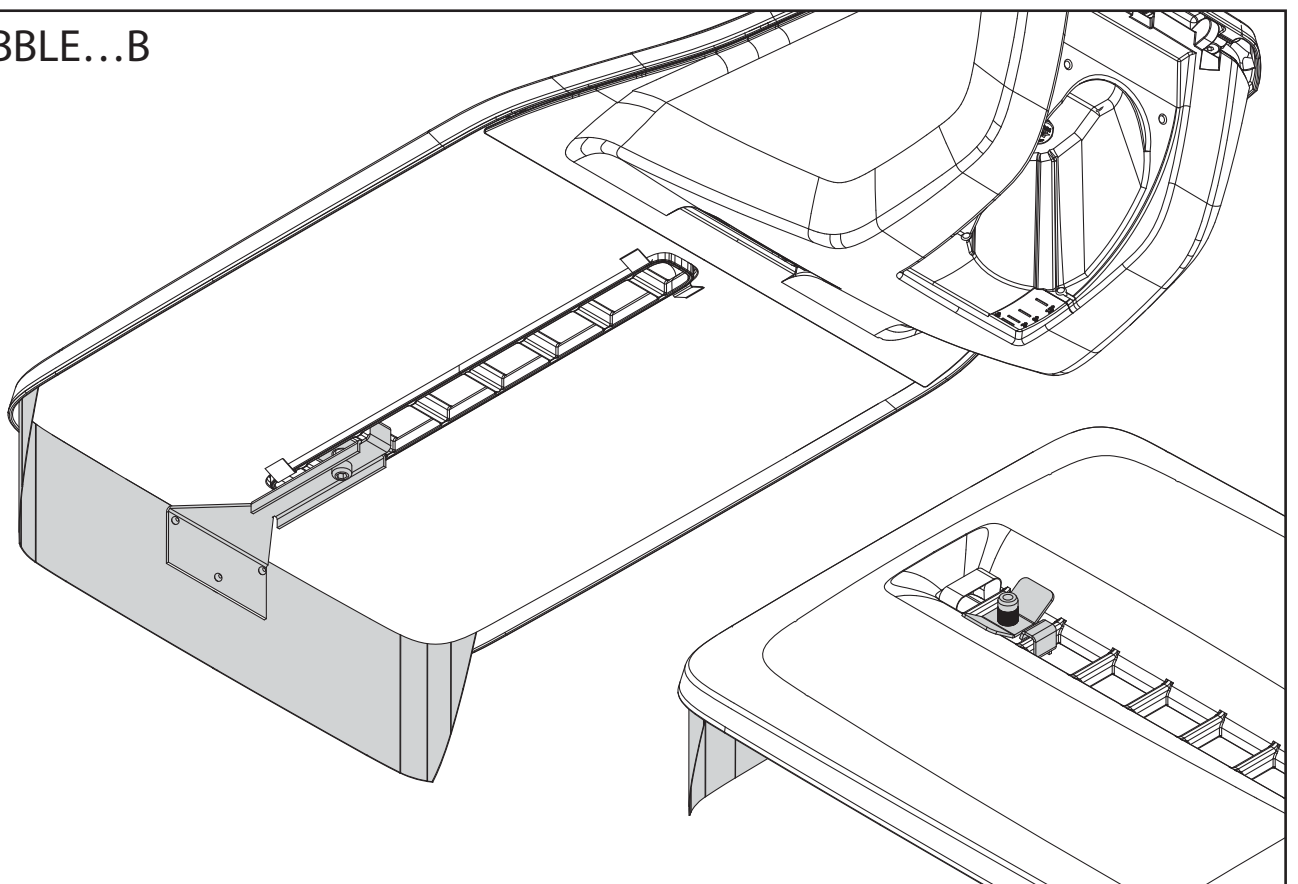

5XBBLE...B