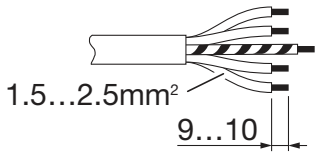

Licross®

Mittenein- / einspeiser IP64
Central feed in / in IP64

59TP1CN .

siteco

59TP . CN7

kg = 1.4

59TP . CNE

kg = 1.6