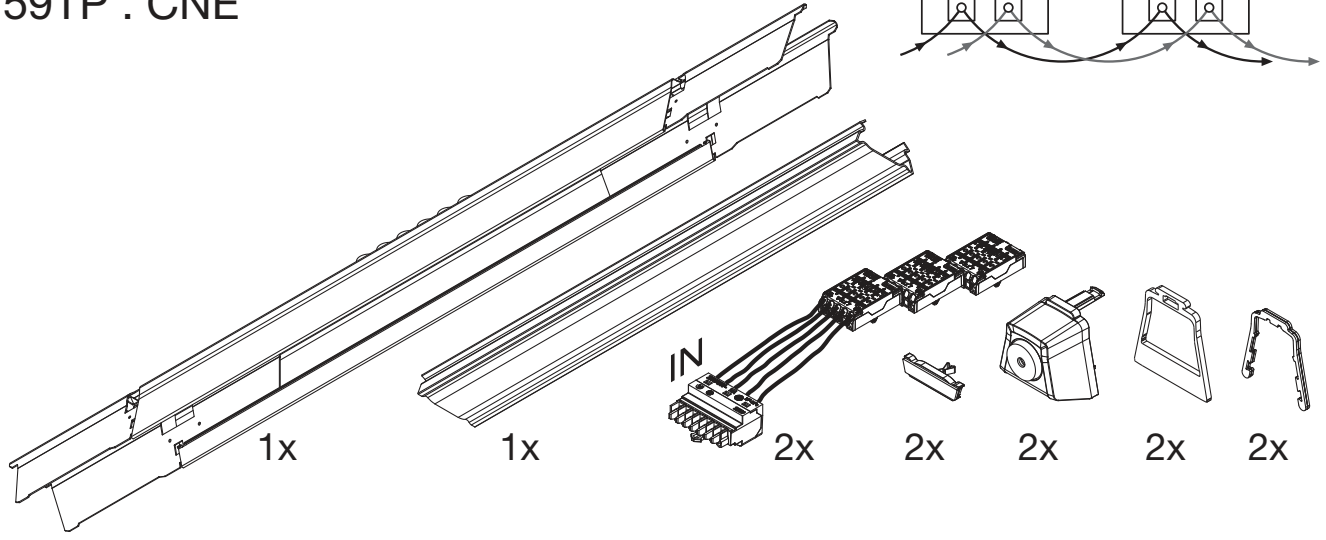

Licross®

Mittenein- / einspeiser IP64
Central feed in / in IP64

59TP1CN .

siteco

59TP . CN7

kg = 1.4

59TP . CNE

kg = 1.6