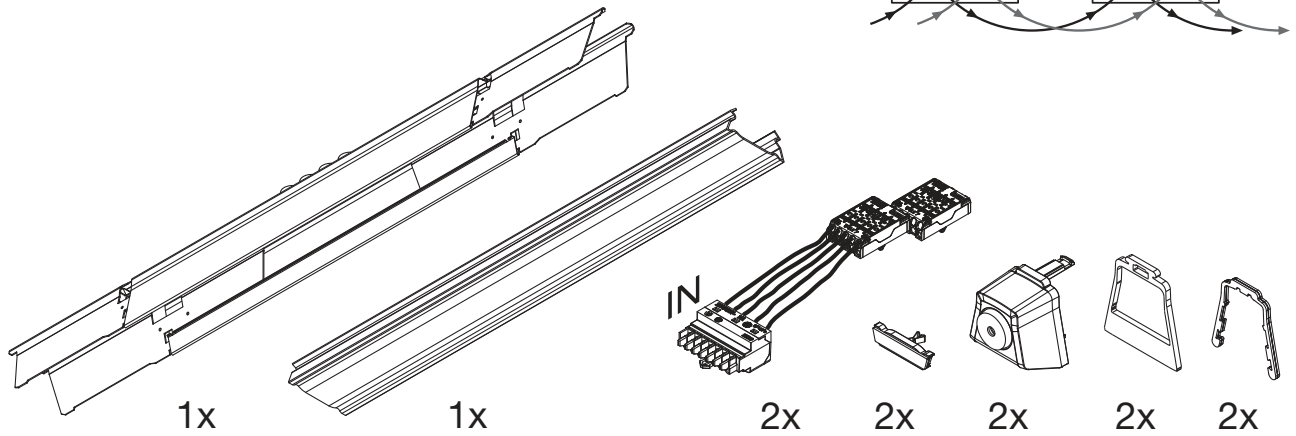

Licross®

Mittenein- / einspeiser IP64
Central feed in / in IP64

59TP1CN .

siteco

59TP . CN7

kg = 1.4

59TP . CNE

kg = 1.6