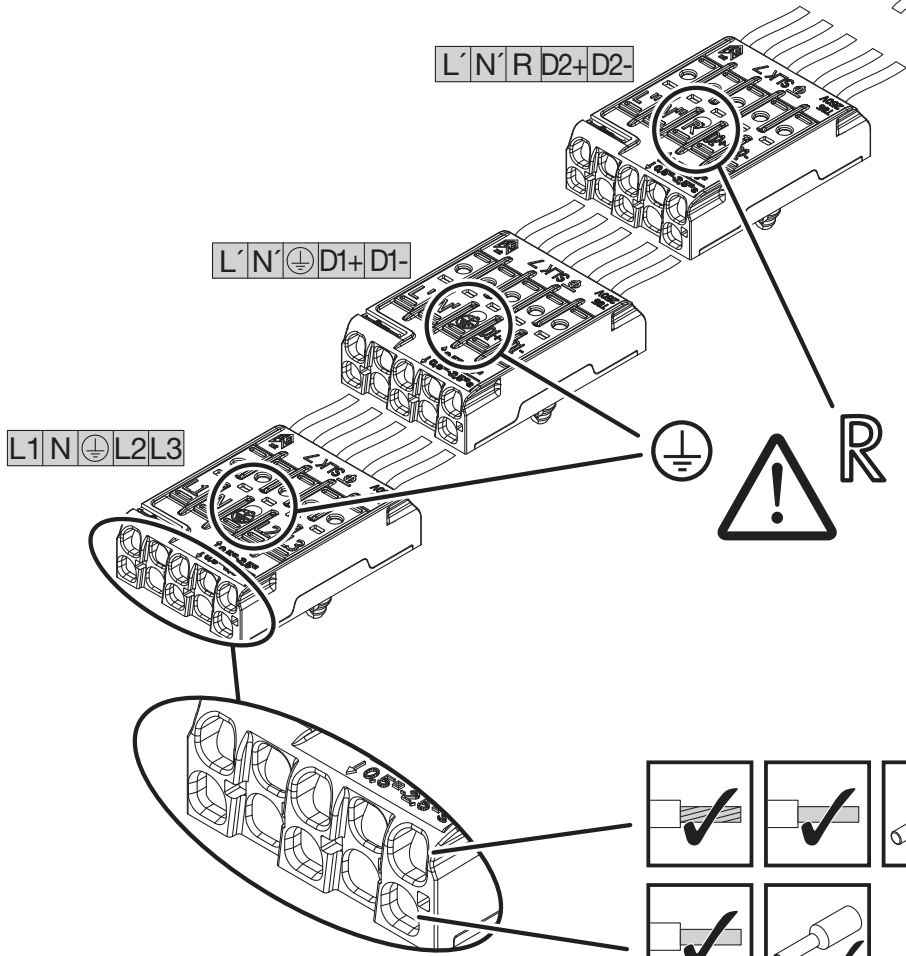

Licross®

Mittenein- / einspeiser IP64
Central feed in / in IP64

59TP1CN .

siteco

59TP . CN7

kg = 1.4

59TP . CNE

kg = 1.6