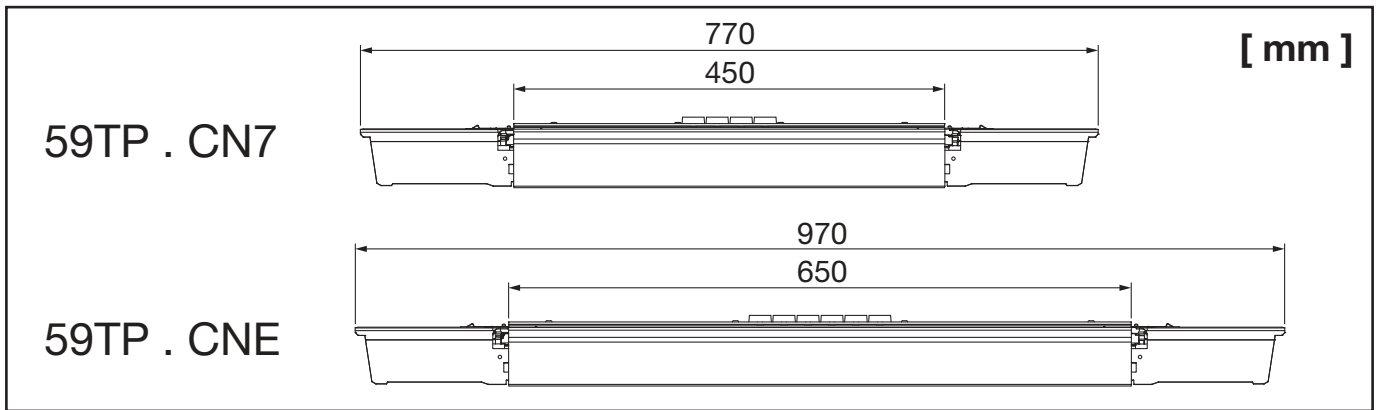

Licross®

Mittenein- / einspeiser IP64
Central feed in / in IP64

59TP1CN .

siteco

59TP . CN7

kg = 1.4

59TP . CNE

kg = 1.6