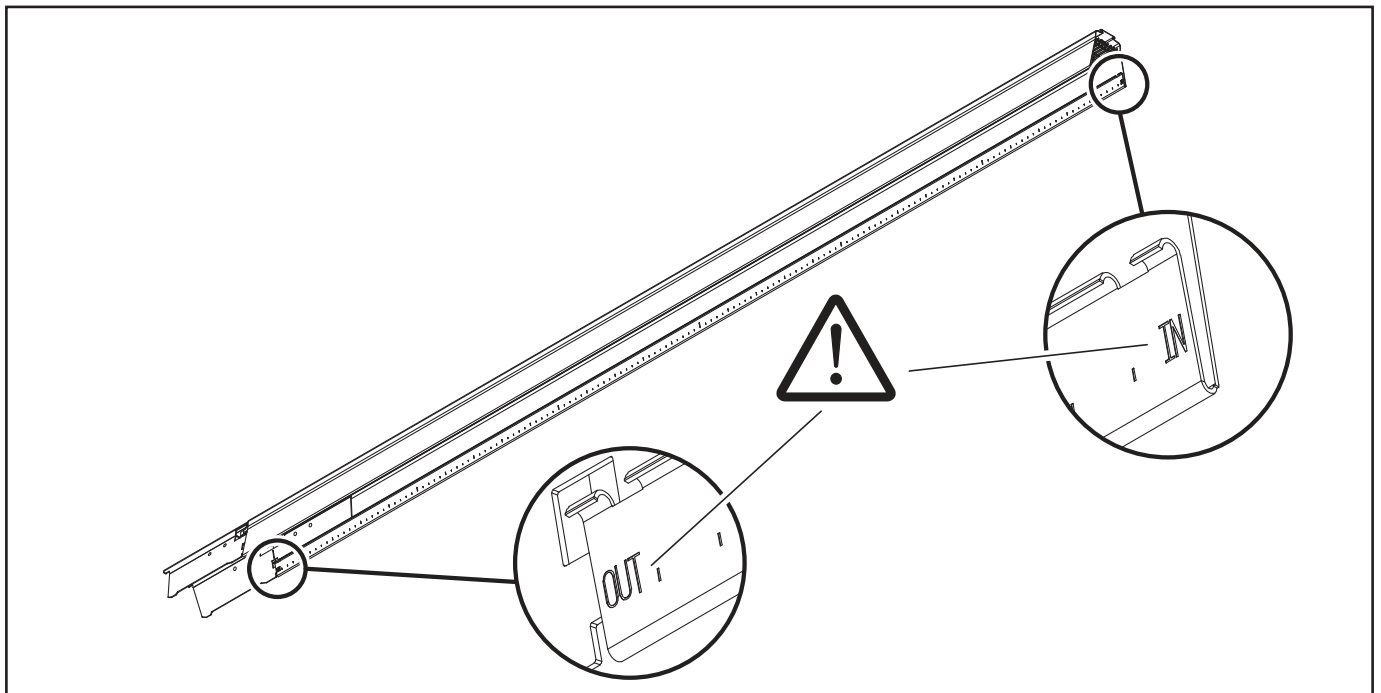

1 Umgebungstemperatur während der Installation: +5°C...+40°C
Ambient temperature during installation: