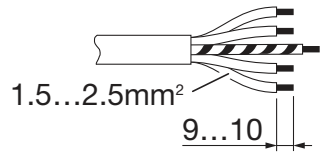

Licross®

Mittenein- / einspeiser IP64
Central feed in / in IP64

59TP1CN .

siteco

59TP . CN7

kg = 1.4

59TP . CNE

kg = 1.6