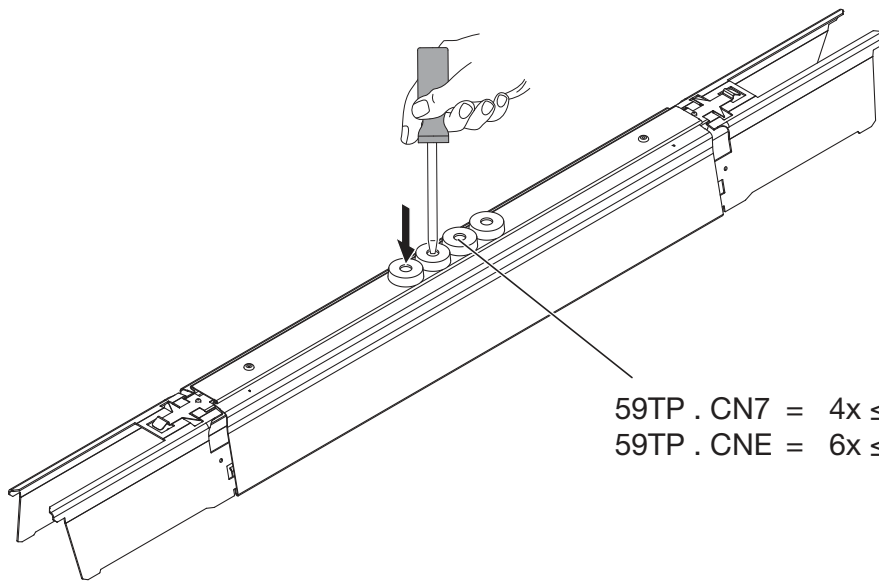

1 Umgebungstemperatur während der Installation: +5°C...+40°C
Ambient temperature during installation: