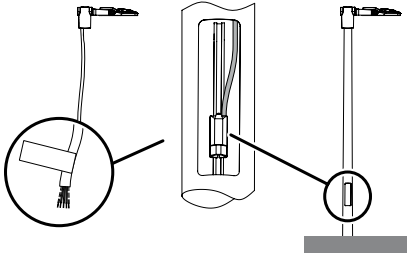

Floodlight FL21 midi
5XA778...

siteco

[mm]

S[↑] = 0.045m²

S[↑] = 0.265m²

kg ≤ 10.2

			L	N	E	PE	LST	DA	DA	
iQ Comfort	5	5XA ... 1...	x	x	x			x	x	x
iQ Comfort	4	5XA ... 1...	x	x				x	x	x
iQ Comfort	4	5XA ... 1...	x	x	x		x			x
iQ Comfort	3	5XA ... 1...	x	x			x			x
iQ Comfort	3	5XA ... 1...	x	x	x					x
iQ Comfort	2	5XA ... 1...	x	x						x
iQ Street Remote	5	5XA ... 2...	x	x	x			x	x	x
iQ Street Remote	4	5XA ... 2...	x	x				x	x	x
iQ Street Remote	4	5XA ... 2...	x	x	x		x			x
iQ Street Remote	3	5XA ... 2...	x	x			x			x
iQ Street Remote	3	5XA ... 2...	x	x	x					x
iQ Street Remote	2	5XA ... 2...	x	x						x
ON/OFF - Multilumen	3	5XA ... 3...	x	x	x					x
DALI - AC/DC	5	5XA ... 4...	x	x	x			x	x	x
DALI - AC/DC	4	5XA ... 4...	x	x				x	x	x
Smart Interface oben	3	5XA ... 5...	x	x	x					x
Smart Interface oben	2	5XA ... 5...	x	x						x
Smart Interface oben/unten	3	5XA ... 6...	x	x	x					x
Smart Interface oben/unten	2	5XA ... 6...	x	x						x

1)

2)

3)

iQ Comfort LST
iQ Street Remote LST

LST = 0V = 100% 

LST = 230V = 100% 
LST = 0V = 50% 

LST 230V  → 20min. ↑

	Strom (A)	Peak-Länge (µs)	B6	C6	B10	C10	B16	C16	B20	C20
5XA7781E... 5XA7782E... 5XA7783E...	48	190	3	3	5	5	9	9	11	11
5XA7785E... 5XA7786E...	23	100	2	2	4	4	6	6	8	8
5XA7781F... 5XA7782F... 5XA7783F...	48	190	3	3	5	5	9	9	11	11
5XA7785F... 5XA7786F...	23	100	2	2	4	4	6	6	8	8