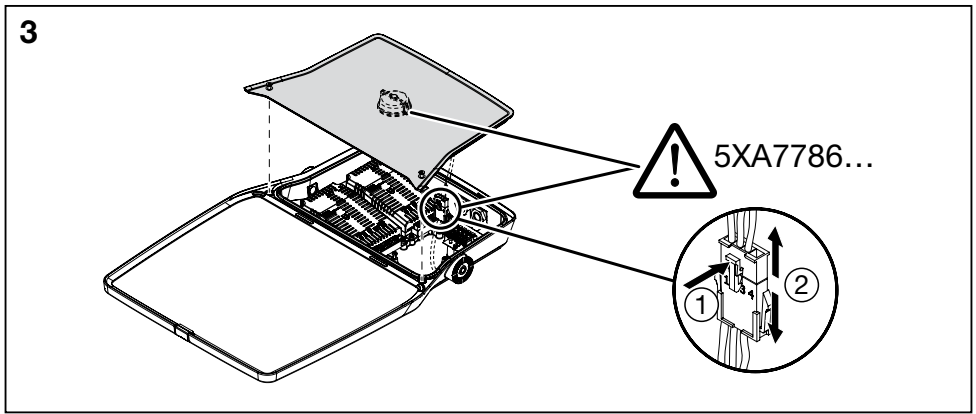

Floodlight FL21 midi
5XA778...

siteco

[mm]

S[↑] = 0.045m²

S[↑] = 0.265m²

kg ≤ 10.2

			L	N	E	PE	LST	DA	DA	
iQ Comfort	5	5XA ... 1...	x	x	x			x	x	x
iQ Comfort	4	5XA ... 1...	x	x				x	x	x
iQ Comfort	4	5XA ... 1...	x	x	x		x			x
iQ Comfort	3	5XA ... 1...	x	x			x			x
iQ Comfort	3	5XA ... 1...	x	x	x					x
iQ Comfort	2	5XA ... 1...	x	x						x
iQ Street Remote	5	5XA ... 2...	x	x	x			x	x	x
iQ Street Remote	4	5XA ... 2...	x	x				x	x	x
iQ Street Remote	4	5XA ... 2...	x	x	x		x			x
iQ Street Remote	3	5XA ... 2...	x	x			x			x
iQ Street Remote	3	5XA ... 2...	x	x	x					x
iQ Street Remote	2	5XA ... 2...	x	x						x
ON/OFF - Multilumen	3	5XA ... 3...	x	x	x					x
DALI - AC/DC	5	5XA ... 4...	x	x	x			x	x	x
DALI - AC/DC	4	5XA ... 4...	x	x				x	x	x
Smart Interface oben	3	5XA ... 5...	x	x	x					x
Smart Interface oben	2	5XA ... 5...	x	x						x
Smart Interface oben/unten	3	5XA ... 6...	x	x	x					x
Smart Interface oben/unten	2	5XA ... 6...	x	x						x

1)

2)

3)

iQ Comfort LST
iQ Street Remote LST

LST = 0V = 100% 

LST = 230V = 100% 
LST = 0V = 50% 

LST 230V  → 20min. ↑

	Strom (A)	Peak-Länge (µs)	B6	C6	B10	C10	B16	C16	B20	C20
5XA7781E... 5XA7782E... 5XA7783E...	48	190	3	3	5	5	9	9	11	11
5XA7785E... 5XA7786E...	23	100	2	2	4	4	6	6	8	8
5XA7781F... 5XA7782F... 5XA7783F...	48	190	3	3	5	5	9	9	11	11
5XA7785F... 5XA7786F...	23	100	2	2	4	4	6	6	8	8