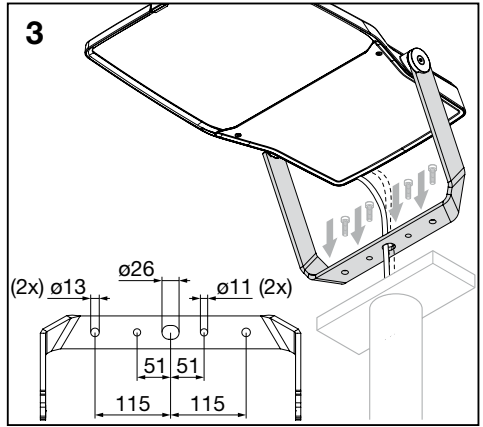

Floodlight FL21 midi