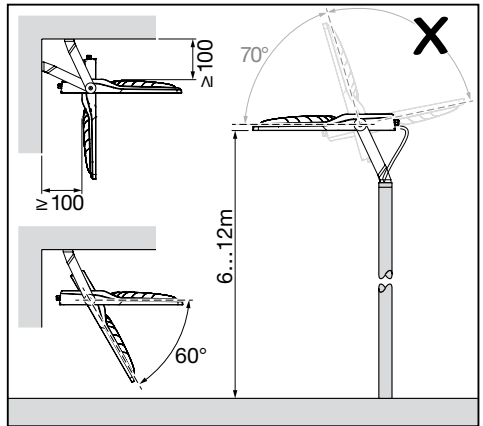

Floodlight FL21 midi