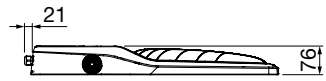

Floodlight FL21 midi
5XA778...

siteco

[mm]

S[↑] = 0.045m²

S[↑] = 0.265m²

kg ≤ 10.2

			L	N	E	PE	LST	DA	DA	
iQ Comfort	5	5XA ... 1...	x	x	x			x	x	x
iQ Comfort	4	5XA ... 1...	x	x				x	x	x
iQ Comfort	4	5XA ... 1...	x	x	x		x			x
iQ Comfort	3	5XA ... 1...	x	x			x			x
iQ Comfort	3	5XA ... 1...	x	x	x					x
iQ Comfort	2	5XA ... 1...	x	x						x
iQ Street Remote	5	5XA ... 2...	x	x	x			x	x	x
iQ Street Remote	4	5XA ... 2...	x	x				x	x	x
iQ Street Remote	4	5XA ... 2...	x	x	x		x			x
iQ Street Remote	3	5XA ... 2...	x	x			x			x
iQ Street Remote	3	5XA ... 2...	x	x	x					x
iQ Street Remote	2	5XA ... 2...	x	x						x
ON/OFF - Multilumen	3	5XA ... 3...	x	x	x					x
DALI - AC/DC	5	5XA ... 4...	x	x	x			x	x	x
DALI - AC/DC	4	5XA ... 4...	x	x				x	x	x
Smart Interface oben	3	5XA ... 5...	x	x	x					x
Smart Interface oben	2	5XA ... 5...	x	x						x
Smart Interface oben/unten	3	5XA ... 6...	x	x	x					x
Smart Interface oben/unten	2	5XA ... 6...	x	x						x

1)

2)

3)

iQ Comfort LST
iQ Street Remote LST

LST = 0V = 100% 

LST = 230V = 100% 
LST = 0V = 50% 

LST 230V  → 20min. ↑

	Strom (A)	Peak-Länge (µs)	B6	C6	B10	C10	B16	C16	B20	C20
5XA7781E... 5XA7782E... 5XA7783E...	48	190	3	3	5	5	9	9	11	11
5XA7785E... 5XA7786E...	23	100	2	2	4	4	6	6	8	8
5XA7781F... 5XA7782F... 5XA7783F...	48	190	3	3	5	5	9	9	11	11
5XA7785F... 5XA7786F...	23	100	2	2	4	4	6	6	8	8