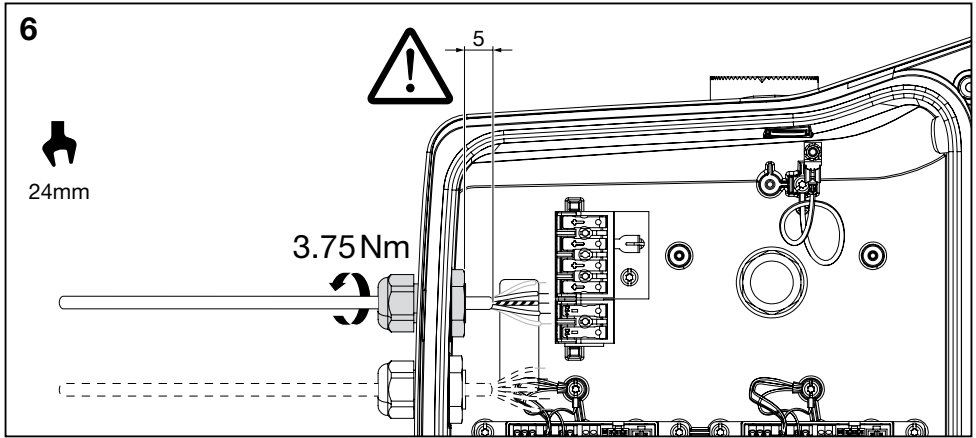

Floodlight FL21 midi
5XA778...

siteco

[mm]

S[↑] = 0.045m²

S[↑] = 0.265m²

kg ≤ 10.2

			L	N	E	PE	LST	DA	DA	
iQ Comfort	5	5XA ... 1...	x	x	x			x	x	x
iQ Comfort	4	5XA ... 1...	x	x				x	x	x
iQ Comfort	4	5XA ... 1...	x	x	x		x			x
iQ Comfort	3	5XA ... 1...	x	x			x			x
iQ Comfort	3	5XA ... 1...	x	x	x					x
iQ Comfort	2	5XA ... 1...	x	x						x
iQ Street Remote	5	5XA ... 2...	x	x	x			x	x	x
iQ Street Remote	4	5XA ... 2...	x	x				x	x	x
iQ Street Remote	4	5XA ... 2...	x	x	x		x			x
iQ Street Remote	3	5XA ... 2...	x	x			x			x
iQ Street Remote	3	5XA ... 2...	x	x	x					x
iQ Street Remote	2	5XA ... 2...	x	x						x
ON/OFF - Multilumen	3	5XA ... 3...	x	x	x					x
DALI - AC/DC	5	5XA ... 4...	x	x	x			x	x	x
DALI - AC/DC	4	5XA ... 4...	x	x				x	x	x
Smart Interface oben	3	5XA ... 5...	x	x	x					x
Smart Interface oben	2	5XA ... 5...	x	x						x
Smart Interface oben/unten	3	5XA ... 6...	x	x	x					x
Smart Interface oben/unten	2	5XA ... 6...	x	x						x

1)

2)

3)

iQ Comfort LST
iQ Street Remote LST

LST = 0V = 100% 

LST = 230V = 100% 
LST = 0V = 50% 

LST 230V  → 20min. ↑

	Strom (A)	Peak-Länge (µs)	B6	C6	B10	C10	B16	C16	B20	C20
5XA7781E... 5XA7782E... 5XA7783E...	48	190	3	3	5	5	9	9	11	11
5XA7785E... 5XA7786E...	23	100	2	2	4	4	6	6	8	8
5XA7781F... 5XA7782F... 5XA7783F...	48	190	3	3	5	5	9	9	11	11
5XA7785F... 5XA7786F...	23	100	2	2	4	4	6	6	8	8