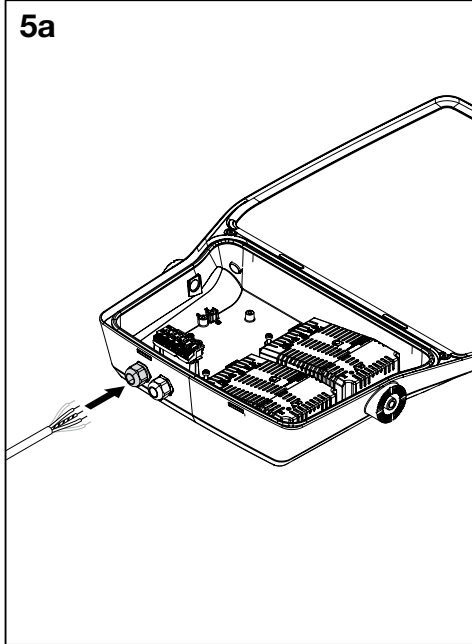

Floodlight FL21 midi
5XA778...

siteco

[mm]

S[↑] = 0.045m²

S[↑] = 0.265m²

kg ≤ 10.2

			L	N	E	PE	LST	DA	DA	
iQ Comfort	5	5XA ... 1...	x	x	x			x	x	x
iQ Comfort	4	5XA ... 1...	x	x				x	x	x
iQ Comfort	4	5XA ... 1...	x	x	x		x			x
iQ Comfort	3	5XA ... 1...	x	x			x			x
iQ Comfort	3	5XA ... 1...	x	x	x					x
iQ Comfort	2	5XA ... 1...	x	x						x
iQ Street Remote	5	5XA ... 2...	x	x	x			x	x	x
iQ Street Remote	4	5XA ... 2...	x	x				x	x	x
iQ Street Remote	4	5XA ... 2...	x	x	x		x			x
iQ Street Remote	3	5XA ... 2...	x	x			x			x
iQ Street Remote	3	5XA ... 2...	x	x	x					x
iQ Street Remote	2	5XA ... 2...	x	x						x
ON/OFF - Multilumen	3	5XA ... 3...	x	x	x					x
DALI - AC/DC	5	5XA ... 4...	x	x	x			x	x	x
DALI - AC/DC	4	5XA ... 4...	x	x				x	x	x
Smart Interface oben	3	5XA ... 5...	x	x	x					x
Smart Interface oben	2	5XA ... 5...	x	x						x
Smart Interface oben/unten	3	5XA ... 6...	x	x	x					x
Smart Interface oben/unten	2	5XA ... 6...	x	x						x

1)

2)

3)

iQ Comfort LST
iQ Street Remote LST

LST = 0V = 100% 

LST = 230V = 100% 
LST = 0V = 50% 

LST 230V  → 20min. ↑

	Strom (A)	Peak-Länge (µs)	B6	C6	B10	C10	B16	C16	B20	C20
5XA7781E... 5XA7782E... 5XA7783E...	48	190	3	3	5	5	9	9	11	11
5XA7785E... 5XA7786E...	23	100	2	2	4	4	6	6	8	8
5XA7781F... 5XA7782F... 5XA7783F...	48	190	3	3	5	5	9	9	11	11
5XA7785F... 5XA7786F...	23	100	2	2	4	4	6	6	8	8