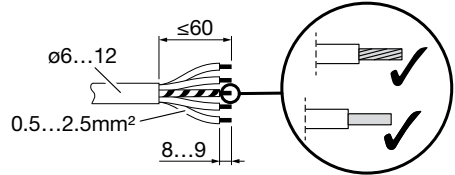

Floodlight FL21 midi
5XA778...

siteco

[mm]

S[↑] = 0.045m²

S[↑] = 0.265m²

kg ≤ 10.2

			L	N	E	PE	LST	DA	DA	
iQ Comfort	5	5XA ... 1...	x	x	x			x	x	x
iQ Comfort	4	5XA ... 1...	x	x				x	x	x
iQ Comfort	4	5XA ... 1...	x	x	x		x			x
iQ Comfort	3	5XA ... 1...	x	x			x			x
iQ Comfort	3	5XA ... 1...	x	x	x					x
iQ Comfort	2	5XA ... 1...	x	x						x
iQ Street Remote	5	5XA ... 2...	x	x	x			x	x	x
iQ Street Remote	4	5XA ... 2...	x	x				x	x	x
iQ Street Remote	4	5XA ... 2...	x	x	x		x			x
iQ Street Remote	3	5XA ... 2...	x	x			x			x
iQ Street Remote	3	5XA ... 2...	x	x	x					x
iQ Street Remote	2	5XA ... 2...	x	x						x
ON/OFF - Multilumen	3	5XA ... 3...	x	x	x					x
DALI - AC/DC	5	5XA ... 4...	x	x	x			x	x	x
DALI - AC/DC	4	5XA ... 4...	x	x				x	x	x
Smart Interface oben	3	5XA ... 5...	x	x	x					x
Smart Interface oben	2	5XA ... 5...	x	x						x
Smart Interface oben/unten	3	5XA ... 6...	x	x	x					x
Smart Interface oben/unten	2	5XA ... 6...	x	x						x

1)

2)

3)

iQ Comfort LST
iQ Street Remote LST

LST = 0V = 100% 

LST = 230V = 100% 
LST = 0V = 50% 

LST 230V  → 20min. ↑

	Strom (A)	Peak-Länge (µs)	B6	C6	B10	C10	B16	C16	B20	C20
5XA7781E... 5XA7782E... 5XA7783E...	48	190	3	3	5	5	9	9	11	11
5XA7785E... 5XA7786E...	23	100	2	2	4	4	6	6	8	8
5XA7781F... 5XA7782F... 5XA7783F...	48	190	3	3	5	5	9	9	11	11
5XA7785F... 5XA7786F...	23	100	2	2	4	4	6	6	8	8