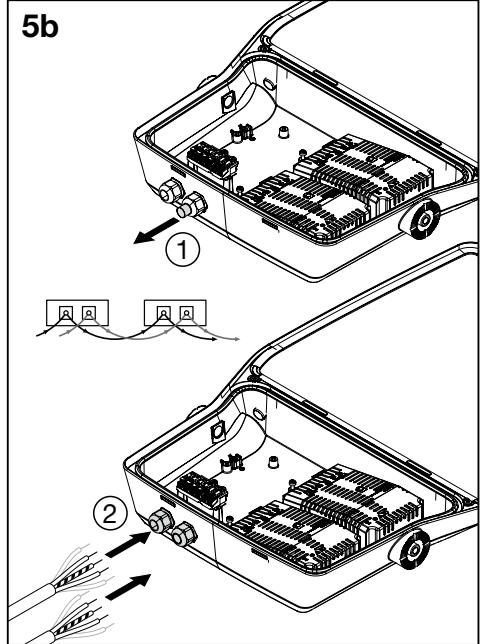

Floodlight FL21 midi
5XA778...

siteco

[mm]

S[↑] = 0.045m²

S[↑] = 0.265m²

kg ≤ 10.2

			L	N	E	PE	LST	DA	DA	
iQ Comfort	5	5XA ... 1...	x	x	x			x	x	x
iQ Comfort	4	5XA ... 1...	x	x				x	x	x
iQ Comfort	4	5XA ... 1...	x	x	x		x			x
iQ Comfort	3	5XA ... 1...	x	x			x			x
iQ Comfort	3	5XA ... 1...	x	x	x					x
iQ Comfort	2	5XA ... 1...	x	x						x
iQ Street Remote	5	5XA ... 2...	x	x	x			x	x	x
iQ Street Remote	4	5XA ... 2...	x	x				x	x	x
iQ Street Remote	4	5XA ... 2...	x	x	x		x			x
iQ Street Remote	3	5XA ... 2...	x	x			x			x
iQ Street Remote	3	5XA ... 2...	x	x	x					x
iQ Street Remote	2	5XA ... 2...	x	x						x
ON/OFF - Multilumen	3	5XA ... 3...	x	x	x					x
DALI - AC/DC	5	5XA ... 4...	x	x	x			x	x	x
DALI - AC/DC	4	5XA ... 4...	x	x				x	x	x
Smart Interface oben	3	5XA ... 5...	x	x	x					x
Smart Interface oben	2	5XA ... 5...	x	x						x
Smart Interface oben/unten	3	5XA ... 6...	x	x	x					x
Smart Interface oben/unten	2	5XA ... 6...	x	x						x

1)

2)

3)

iQ Comfort LST
iQ Street Remote LST

LST = 0V = 100% 

LST = 230V = 100% 
LST = 0V = 50% 

LST 230V  → 20min. ↑

	Strom (A)	Peak-Länge (µs)	B6	C6	B10	C10	B16	C16	B20	C20
5XA7781E... 5XA7782E... 5XA7783E...	48	190	3	3	5	5	9	9	11	11
5XA7785E... 5XA7786E...	23	100	2	2	4	4	6	6	8	8
5XA7781F... 5XA7782F... 5XA7783F...	48	190	3	3	5	5	9	9	11	11
5XA7785F... 5XA7786F...	23	100	2	2	4	4	6	6	8	8