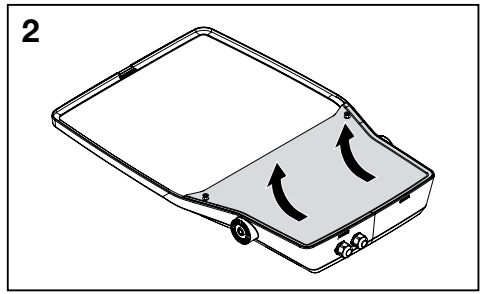

Floodlight FL21 midi
5XA778...

siteco

[mm]

S[↑] = 0.045m²

S[↑] = 0.265m²

kg ≤ 10.2

			L	N	E	PE	LST	DA	DA	
iQ Comfort	5	5XA ... 1...	x	x	x			x	x	x
iQ Comfort	4	5XA ... 1...	x	x				x	x	x
iQ Comfort	4	5XA ... 1...	x	x	x		x			x
iQ Comfort	3	5XA ... 1...	x	x			x			x
iQ Comfort	3	5XA ... 1...	x	x	x					x
iQ Comfort	2	5XA ... 1...	x	x						x
iQ Street Remote	5	5XA ... 2...	x	x	x			x	x	x
iQ Street Remote	4	5XA ... 2...	x	x				x	x	x
iQ Street Remote	4	5XA ... 2...	x	x	x		x			x
iQ Street Remote	3	5XA ... 2...	x	x			x			x
iQ Street Remote	3	5XA ... 2...	x	x	x					x
iQ Street Remote	2	5XA ... 2...	x	x						x
ON/OFF - Multilumen	3	5XA ... 3...	x	x	x					x
DALI - AC/DC	5	5XA ... 4...	x	x	x			x	x	x
DALI - AC/DC	4	5XA ... 4...	x	x				x	x	x
Smart Interface oben	3	5XA ... 5...	x	x	x					x
Smart Interface oben	2	5XA ... 5...	x	x						x
Smart Interface oben/unten	3	5XA ... 6...	x	x	x					x
Smart Interface oben/unten	2	5XA ... 6...	x	x						x

1)

2)

3)

iQ Comfort LST
iQ Street Remote LST

LST = 0V = 100% 

LST = 230V = 100% 
LST = 0V = 50% 

LST 230V  → 20min. ↑

	Strom (A)	Peak-Länge (µs)	B6	C6	B10	C10	B16	C16	B20	C20
5XA7781E... 5XA7782E... 5XA7783E...	48	190	3	3	5	5	9	9	11	11
5XA7785E... 5XA7786E...	23	100	2	2	4	4	6	6	8	8
5XA7781F... 5XA7782F... 5XA7783F...	48	190	3	3	5	5	9	9	11	11
5XA7785F... 5XA7786F...	23	100	2	2	4	4	6	6	8	8