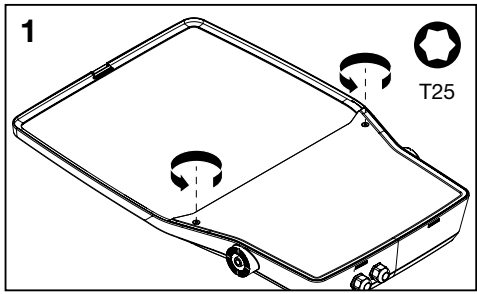

Floodlight FL21 midi
5XA778...

siteco

[mm]

S[↑] = 0.045m²

S[↑] = 0.265m²

kg ≤ 10.2

			L	N	E	PE	LST	DA	DA	
iQ Comfort	5	5XA ... 1...	x	x	x			x	x	x
iQ Comfort	4	5XA ... 1...	x	x				x	x	x
iQ Comfort	4	5XA ... 1...	x	x	x		x			x
iQ Comfort	3	5XA ... 1...	x	x			x			x
iQ Comfort	3	5XA ... 1...	x	x	x					x
iQ Comfort	2	5XA ... 1...	x	x						x
iQ Street Remote	5	5XA ... 2...	x	x	x			x	x	x
iQ Street Remote	4	5XA ... 2...	x	x				x	x	x
iQ Street Remote	4	5XA ... 2...	x	x	x		x			x
iQ Street Remote	3	5XA ... 2...	x	x			x			x
iQ Street Remote	3	5XA ... 2...	x	x	x					x
iQ Street Remote	2	5XA ... 2...	x	x						x
ON/OFF - Multilumen	3	5XA ... 3...	x	x	x					x
DALI - AC/DC	5	5XA ... 4...	x	x	x			x	x	x
DALI - AC/DC	4	5XA ... 4...	x	x				x	x	x
Smart Interface oben	3	5XA ... 5...	x	x	x					x
Smart Interface oben	2	5XA ... 5...	x	x						x
Smart Interface oben/unten	3	5XA ... 6...	x	x	x					x
Smart Interface oben/unten	2	5XA ... 6...	x	x						x

1)

2)

3)

iQ Comfort LST
iQ Street Remote LST

LST = 0V = 100% 

LST = 230V = 100% 
LST = 0V = 50% 

LST 230V  → 20min. ↑

	Strom (A)	Peak-Länge (µs)	B6	C6	B10	C10	B16	C16	B20	C20
5XA7781E... 5XA7782E... 5XA7783E...	48	190	3	3	5	5	9	9	11	11
5XA7785E... 5XA7786E...	23	100	2	2	4	4	6	6	8	8
5XA7781F... 5XA7782F... 5XA7783F...	48	190	3	3	5	5	9	9	11	11
5XA7785F... 5XA7786F...	23	100	2	2	4	4	6	6	8	8