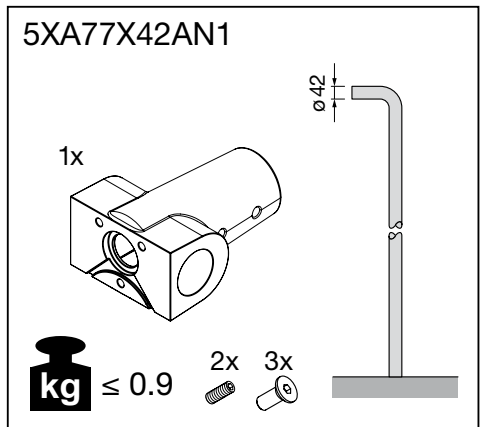

Floodlight FL21 midi