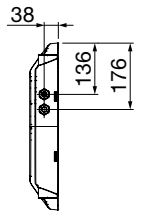

Floodlight FL21 midi
5XA778...

siteco

[mm]

S[↑] = 0.045m²

S[↑] = 0.265m²

kg ≤ 10.2

			L	N	E	PE	LST	DA	DA	
iQ Comfort	5	5XA ... 1...	x	x	x			x	x	x
iQ Comfort	4	5XA ... 1...	x	x				x	x	x
iQ Comfort	4	5XA ... 1...	x	x	x		x			x
iQ Comfort	3	5XA ... 1...	x	x			x			x
iQ Comfort	3	5XA ... 1...	x	x	x					x
iQ Comfort	2	5XA ... 1...	x	x						x
iQ Street Remote	5	5XA ... 2...	x	x	x			x	x	x
iQ Street Remote	4	5XA ... 2...	x	x				x	x	x
iQ Street Remote	4	5XA ... 2...	x	x	x		x			x
iQ Street Remote	3	5XA ... 2...	x	x			x			x
iQ Street Remote	3	5XA ... 2...	x	x	x					x
iQ Street Remote	2	5XA ... 2...	x	x						x
ON/OFF - Multilumen	3	5XA ... 3...	x	x	x					x
DALI - AC/DC	5	5XA ... 4...	x	x	x			x	x	x
DALI - AC/DC	4	5XA ... 4...	x	x				x	x	x
Smart Interface oben	3	5XA ... 5...	x	x	x					x
Smart Interface oben	2	5XA ... 5...	x	x						x
Smart Interface oben/unten	3	5XA ... 6...	x	x	x					x
Smart Interface oben/unten	2	5XA ... 6...	x	x						x