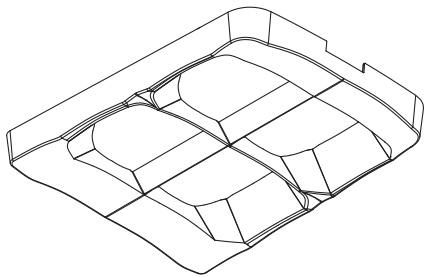

# Streetlight SL 11

Blende / Cover  
micro/mini/midi

5XCBLE108T3

5XCBLE121T3

5XCBLE143T3

5XCBLE208T3

5XCBLE221T3

5XCBLE243T3

**siteco**

5XBLE1...  
micro

1x

5XBLE2...  
mini/midi

1x > mini  
2x > midi

[ mm ]

**kg** = 0.06

**kg** = 0.09