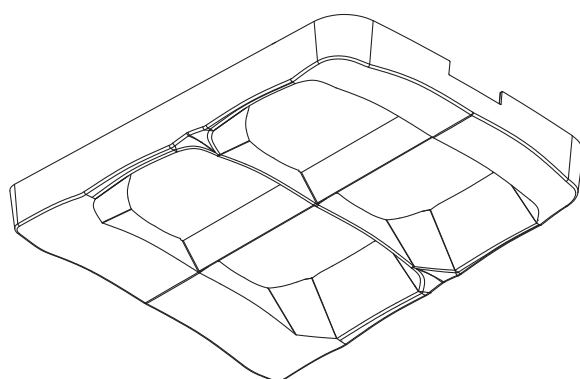

# Streetlight SL 11

Blende / Cover  
micro/mini/midi

5XCBLE108T3

5XCBLE121T3

5XCBLE143T3

5XCBLE208T3

5XCBLE221T3

5XCBLE243T3

**siteco**

5XBLE1...  
micro

1x

5XBLE2...  
mini/midi

1x > mini  
2x > midi

[ mm ]

**kg** = 0.06

**kg** = 0.09