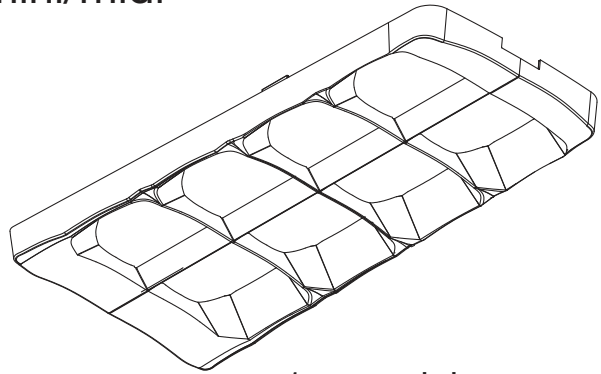

# Streetlight SL 11

Blende / Cover  
micro/mini/midi

5XCBLE108T3

5XCBLE121T3

5XCBLE143T3

5XCBLE208T3

5XCBLE221T3

5XCBLE243T3

**siteco**

5XBLE1...  
micro

1x

5XBLE2...  
mini/midi

1x > mini  
2x > midi

[ mm ]

**kg** = 0.06

**kg** = 0.09