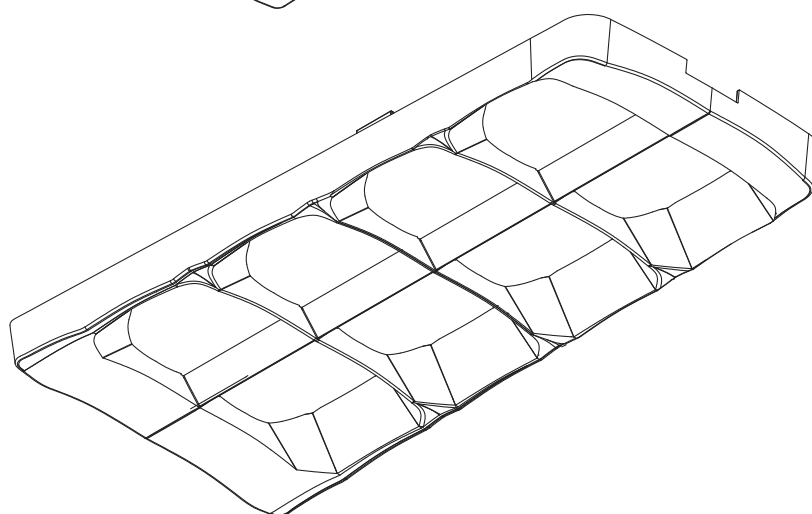

# Streetlight SL 11

Blende / Cover  
micro/mini/midi

5XCBLE108T3

5XCBLE121T3

5XCBLE143T3

5XCBLE208T3

5XCBLE221T3

5XCBLE243T3

**siteco**

5XBLE1...  
micro

1x

5XBLE2...  
mini/midi

1x > mini  
2x > midi

[ mm ]

**kg** = 0.06

**kg** = 0.09