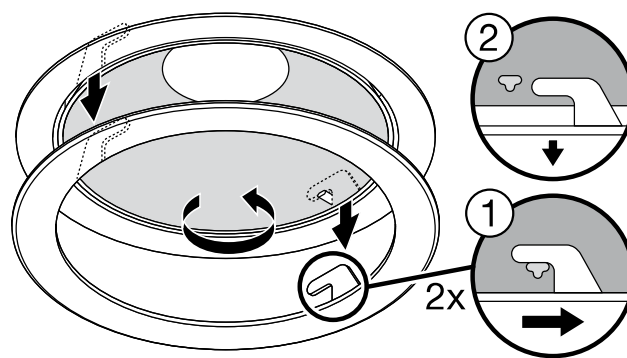

Lunis 11 micro round

Abdeckscheibe / Cover Panel

Dekor-Abdeckring / Decorative Cover Ring

59DL1 . 000 . . 0D00D .

LED

≤500mA

IP54

59DL10000200D00DB
59DL160002K0D00DC
59DL160002K0D00DD
59DL160002K0D00DE

LED

IP20

59DL10000400D00D0
59DL10000300D00D0

1

2

59DL10000400D00D0
59DL10000300D00D0

59DL10000200D00DB
59DL160002K0D00DC
59DL160002K0D00DD
59DL160002K0D00DE

~~28DL10D0M000EBMD3
28DL10V0M000ECMD3
28DL10D0L0000BMD3
28DL10V0L0000GMD3~~