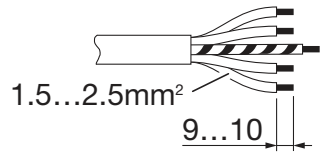

Licross®

Mittenein- / ausspeiser IP64  
Central feed in / out IP64

59TP1MN .

**siteco**

59TP1MN7

[ mm ]

**kg** = 1.4

59TP1MNE