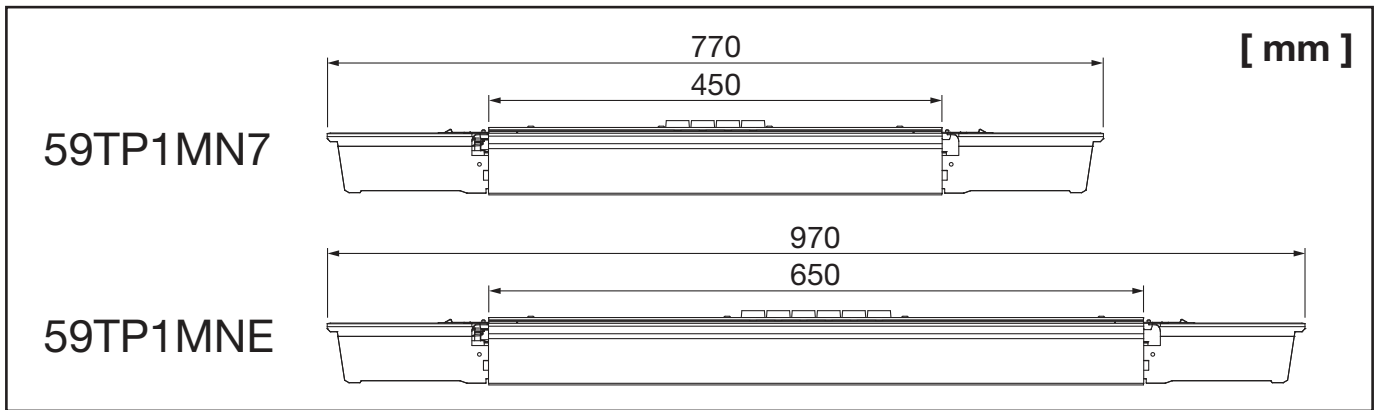

Licross®

Mittenein- / ausspeiser IP64  
Central feed in / out IP64

59TP1MN .

**siteco**

59TP1MN7

[ mm ]

**kg** = 1.4

59TP1MNE