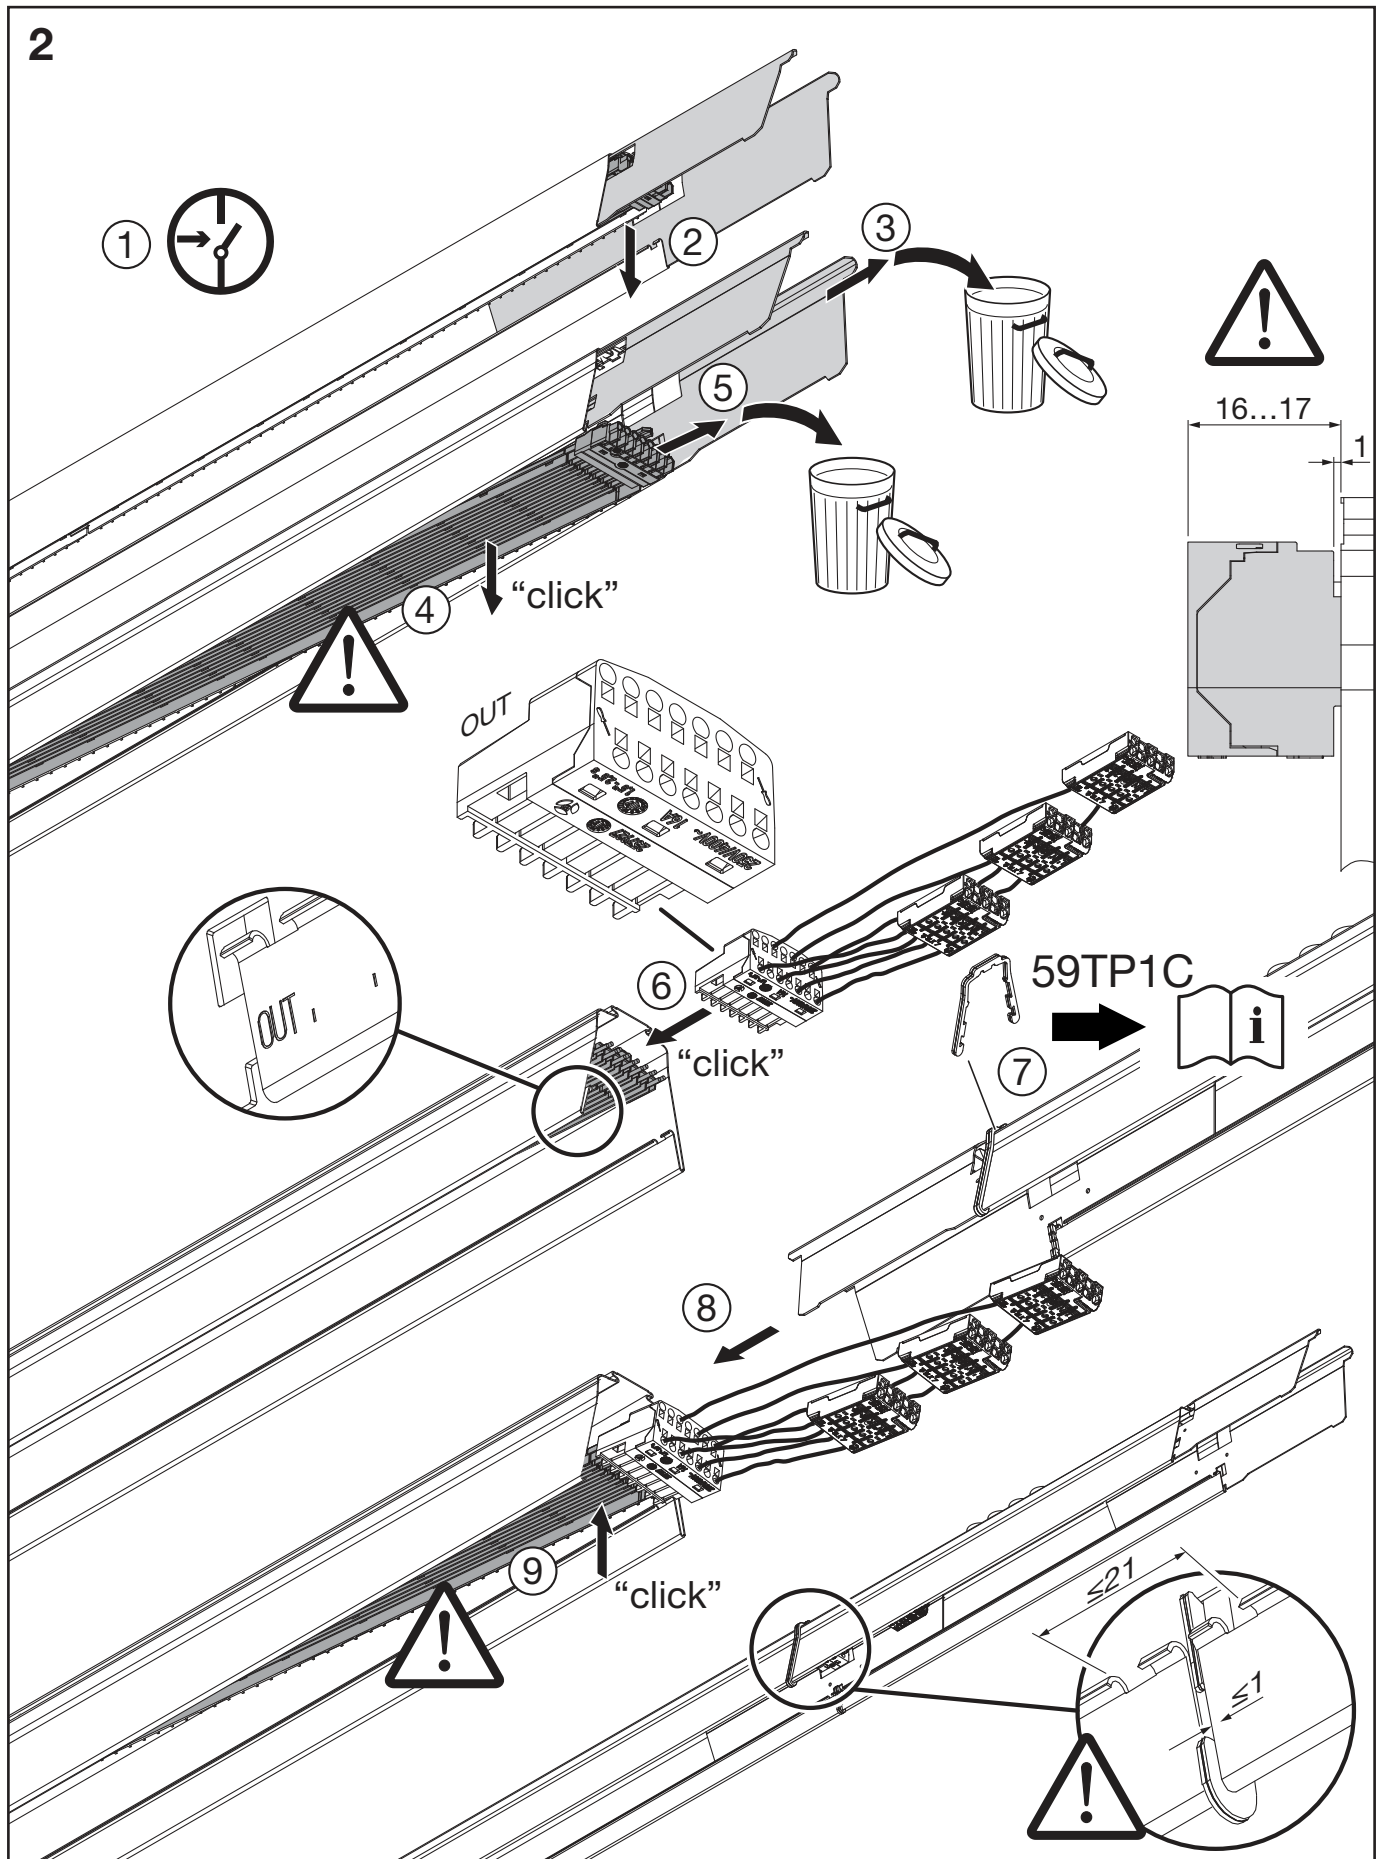

Licross®

Mittenein- / ausspeiser IP64  
Central feed in / out IP64

59TP1MN .

**siteco**

59TP1MN7

[ mm ]

**kg** = 1.4

59TP1MNE