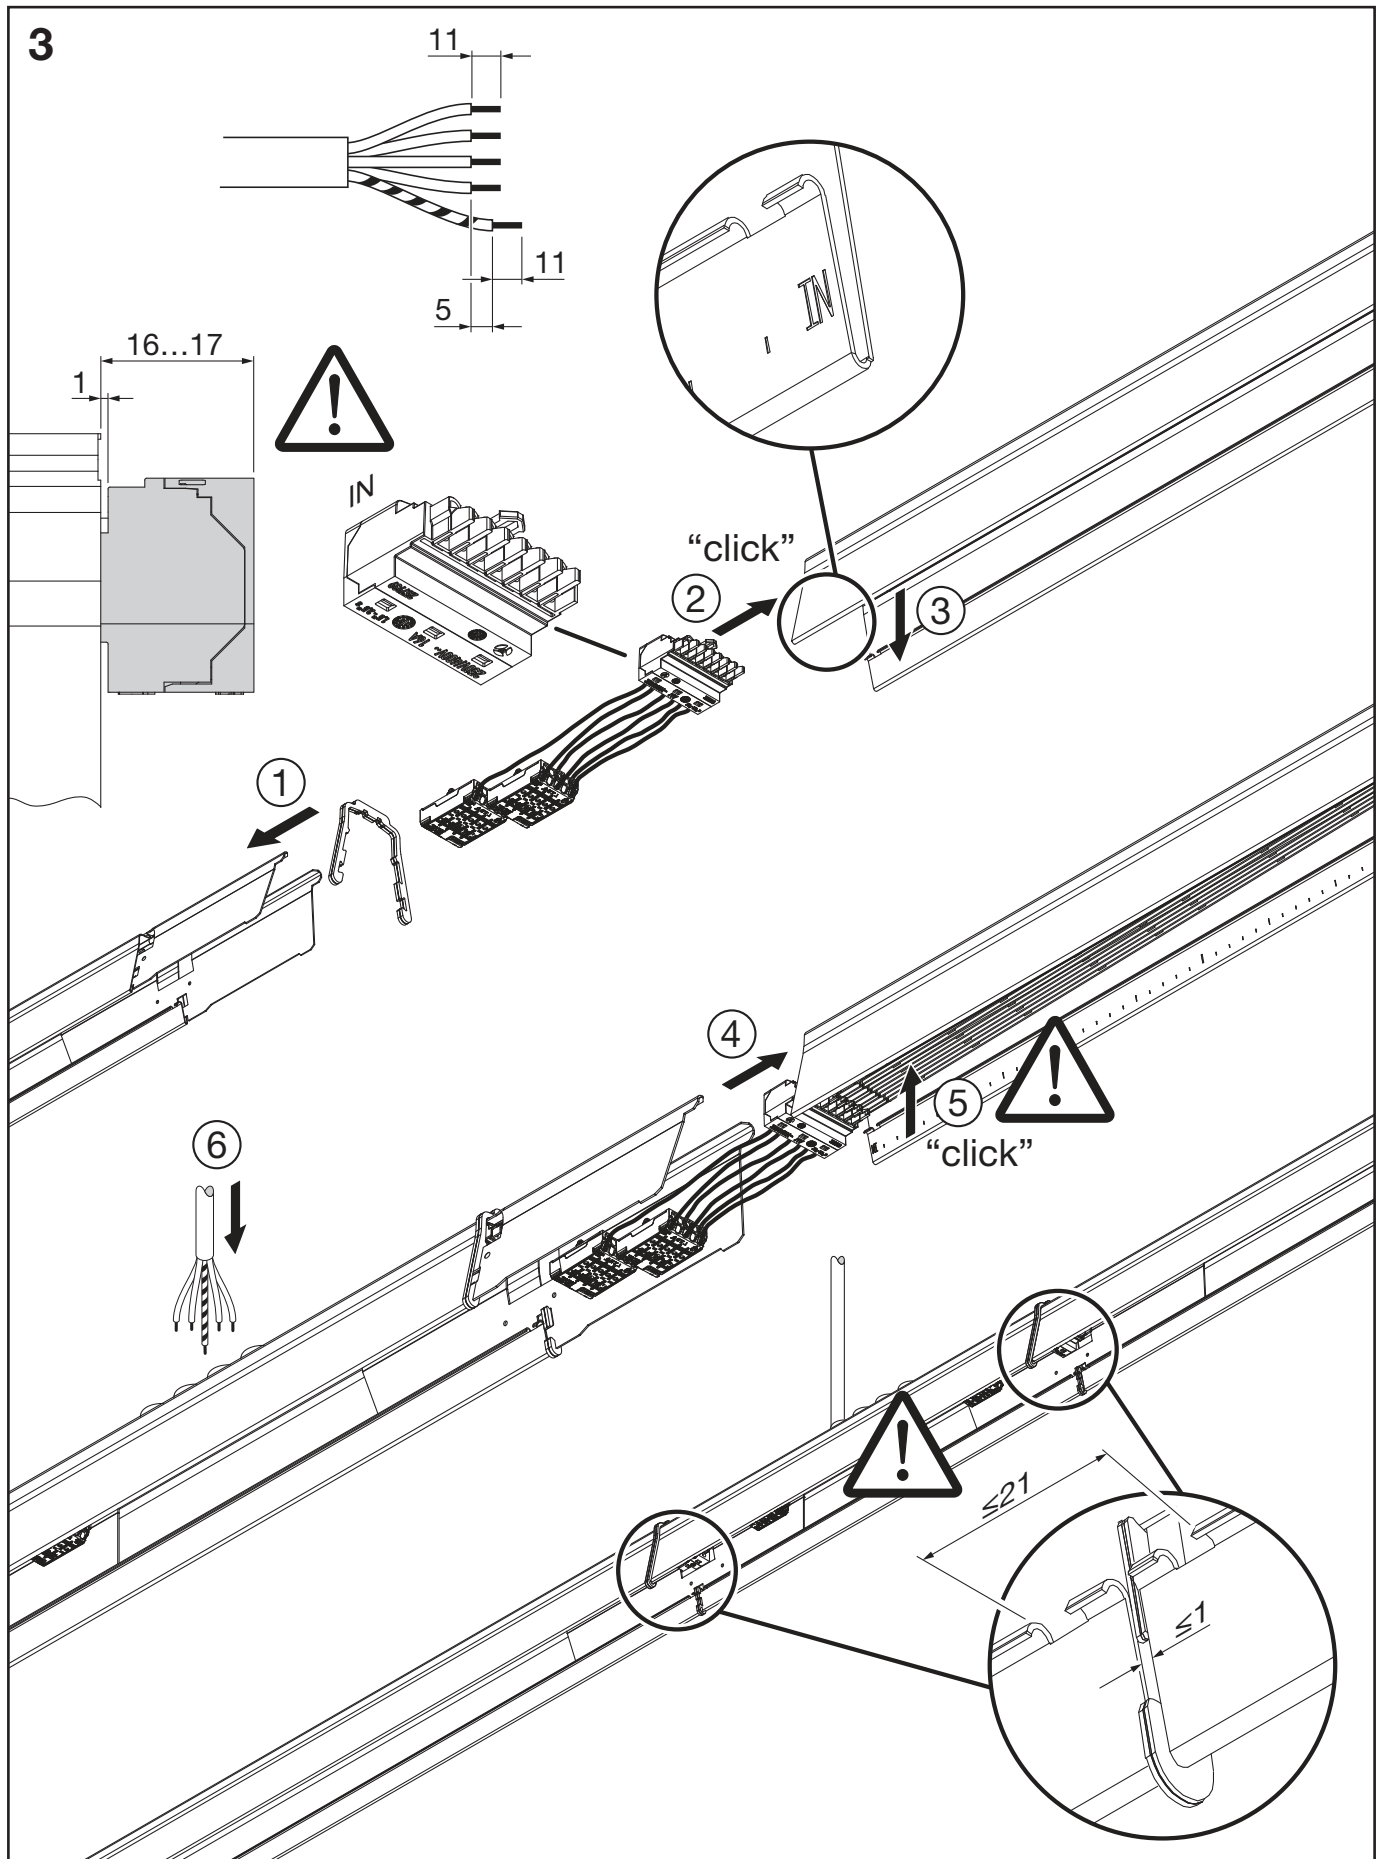

Licross®

Mittenein- / ausspeiser IP64  
Central feed in / out IP64

59TP1MN .

**siteco**

59TP1MN7

[ mm ]

**kg** = 1.4

59TP1MNE