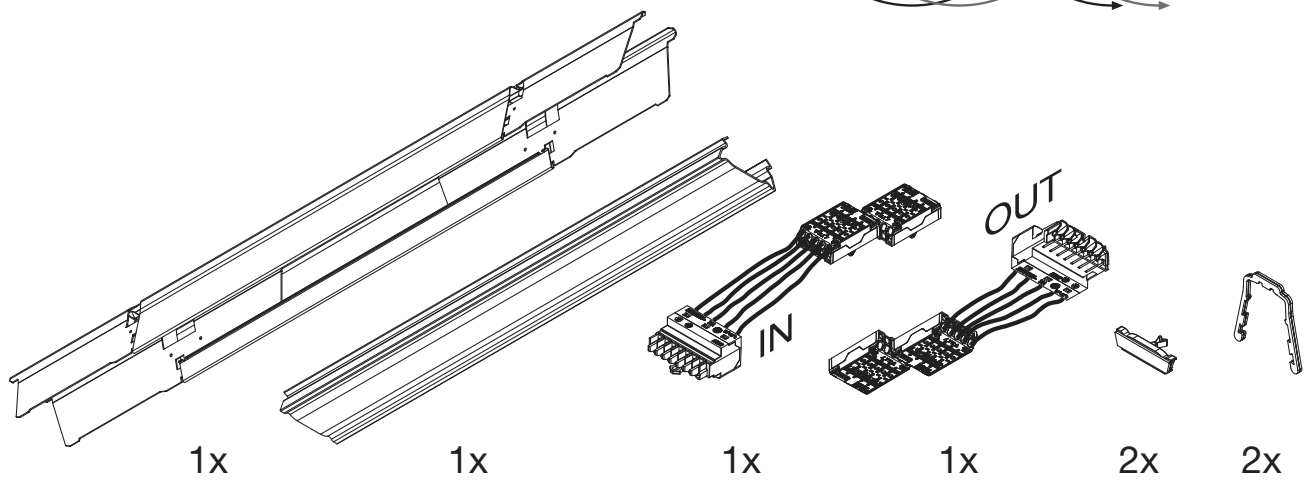

Licross®

Mittenein- / ausspeiser IP64  
Central feed in / out IP64

59TP1MN .

**siteco**

59TP1MN7

[ mm ]

**kg** = 1.4

59TP1MNE