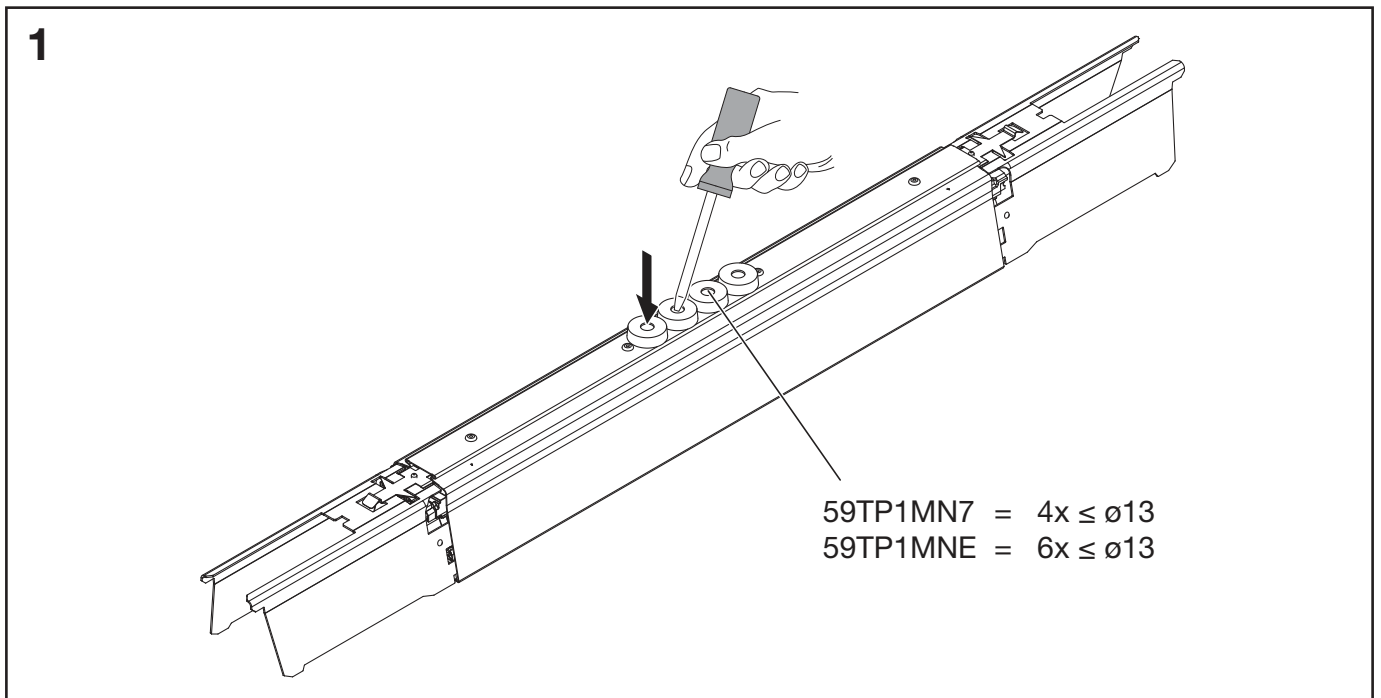

Licross®

Mittenein- / ausspeiser IP64  
Central feed in / out IP64

59TP1MN .

**siteco**

59TP1MN7

[ mm ]

**kg** = 1.4

59TP1MNE