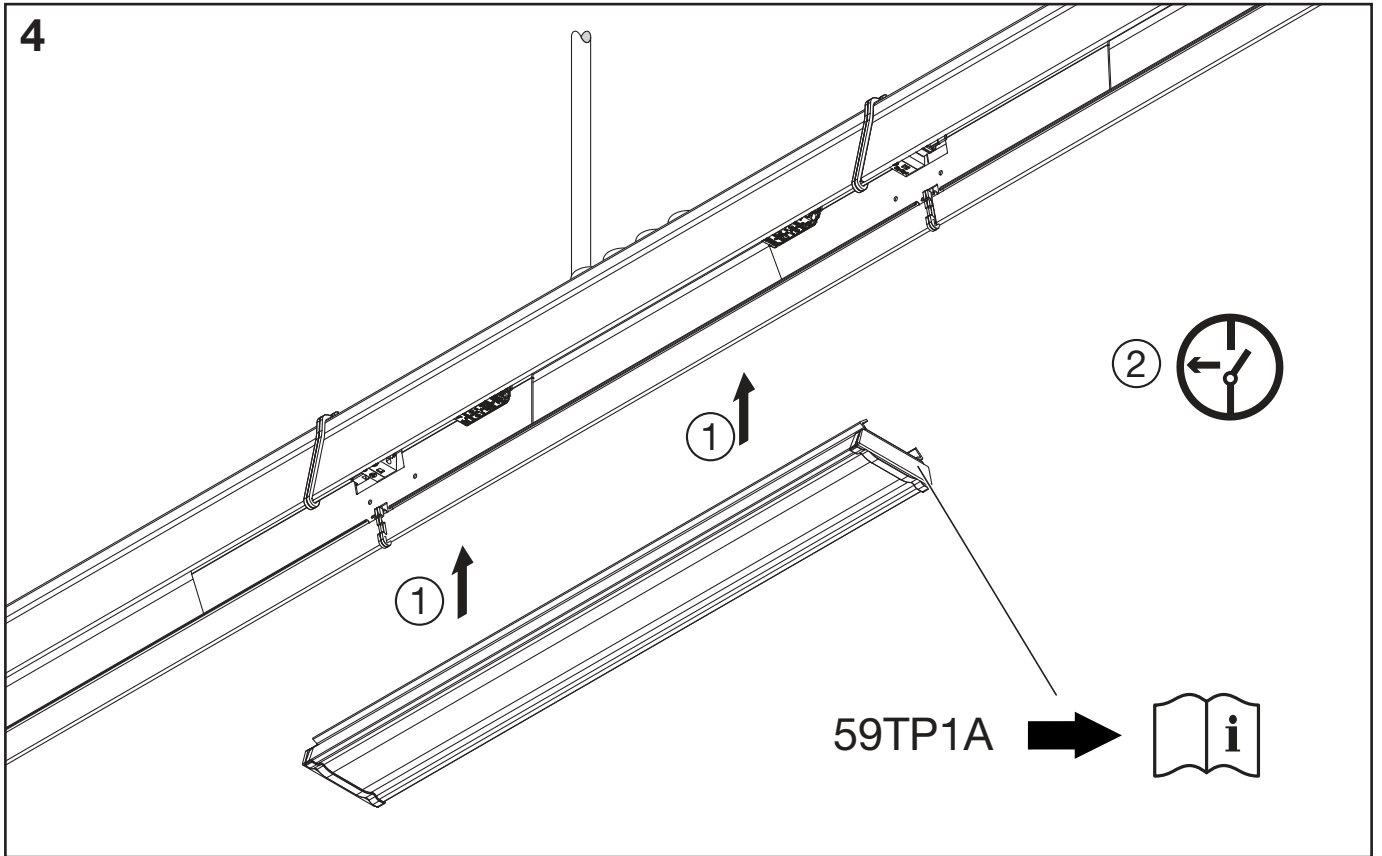

Licross®

Mittenein- / ausspeiser IP64  
Central feed in / out IP64

59TP1MN .

**siteco**

59TP1MN7

[ mm ]

**kg** = 1.4

59TP1MNE