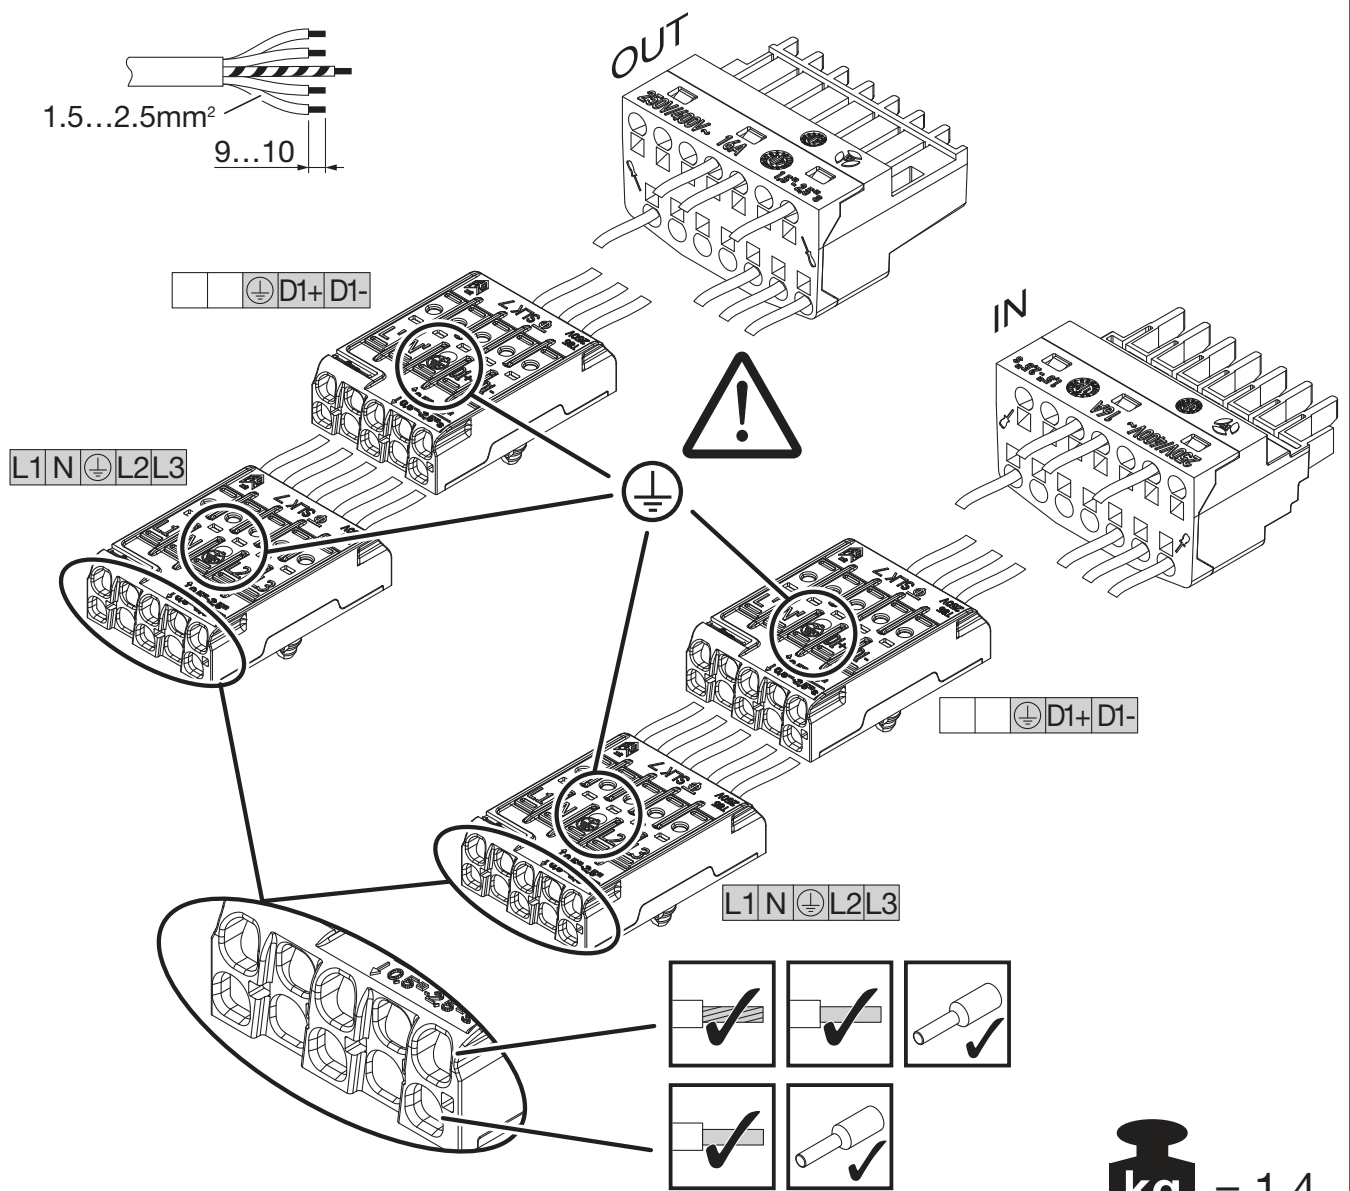

Licross®

Mittenein- / ausspeiser IP64  
Central feed in / out IP64

59TP1MN .

**siteco**

59TP1MN7

[ mm ]

**kg** = 1.4

59TP1MNE