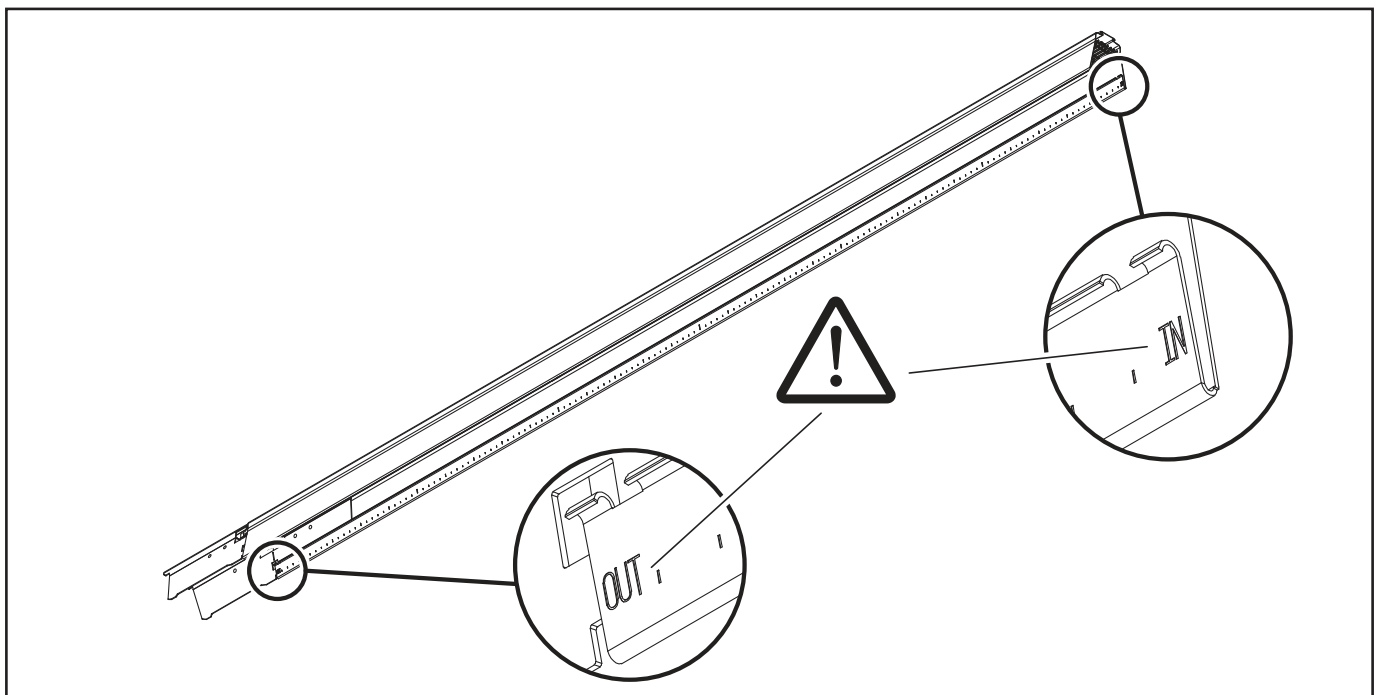

Licross®

Mittenein- / ausspeiser IP64  
Central feed in / out IP64

59TP1MN .

**siteco**

59TP1MN7

[ mm ]

**kg** = 1.4

59TP1MNE