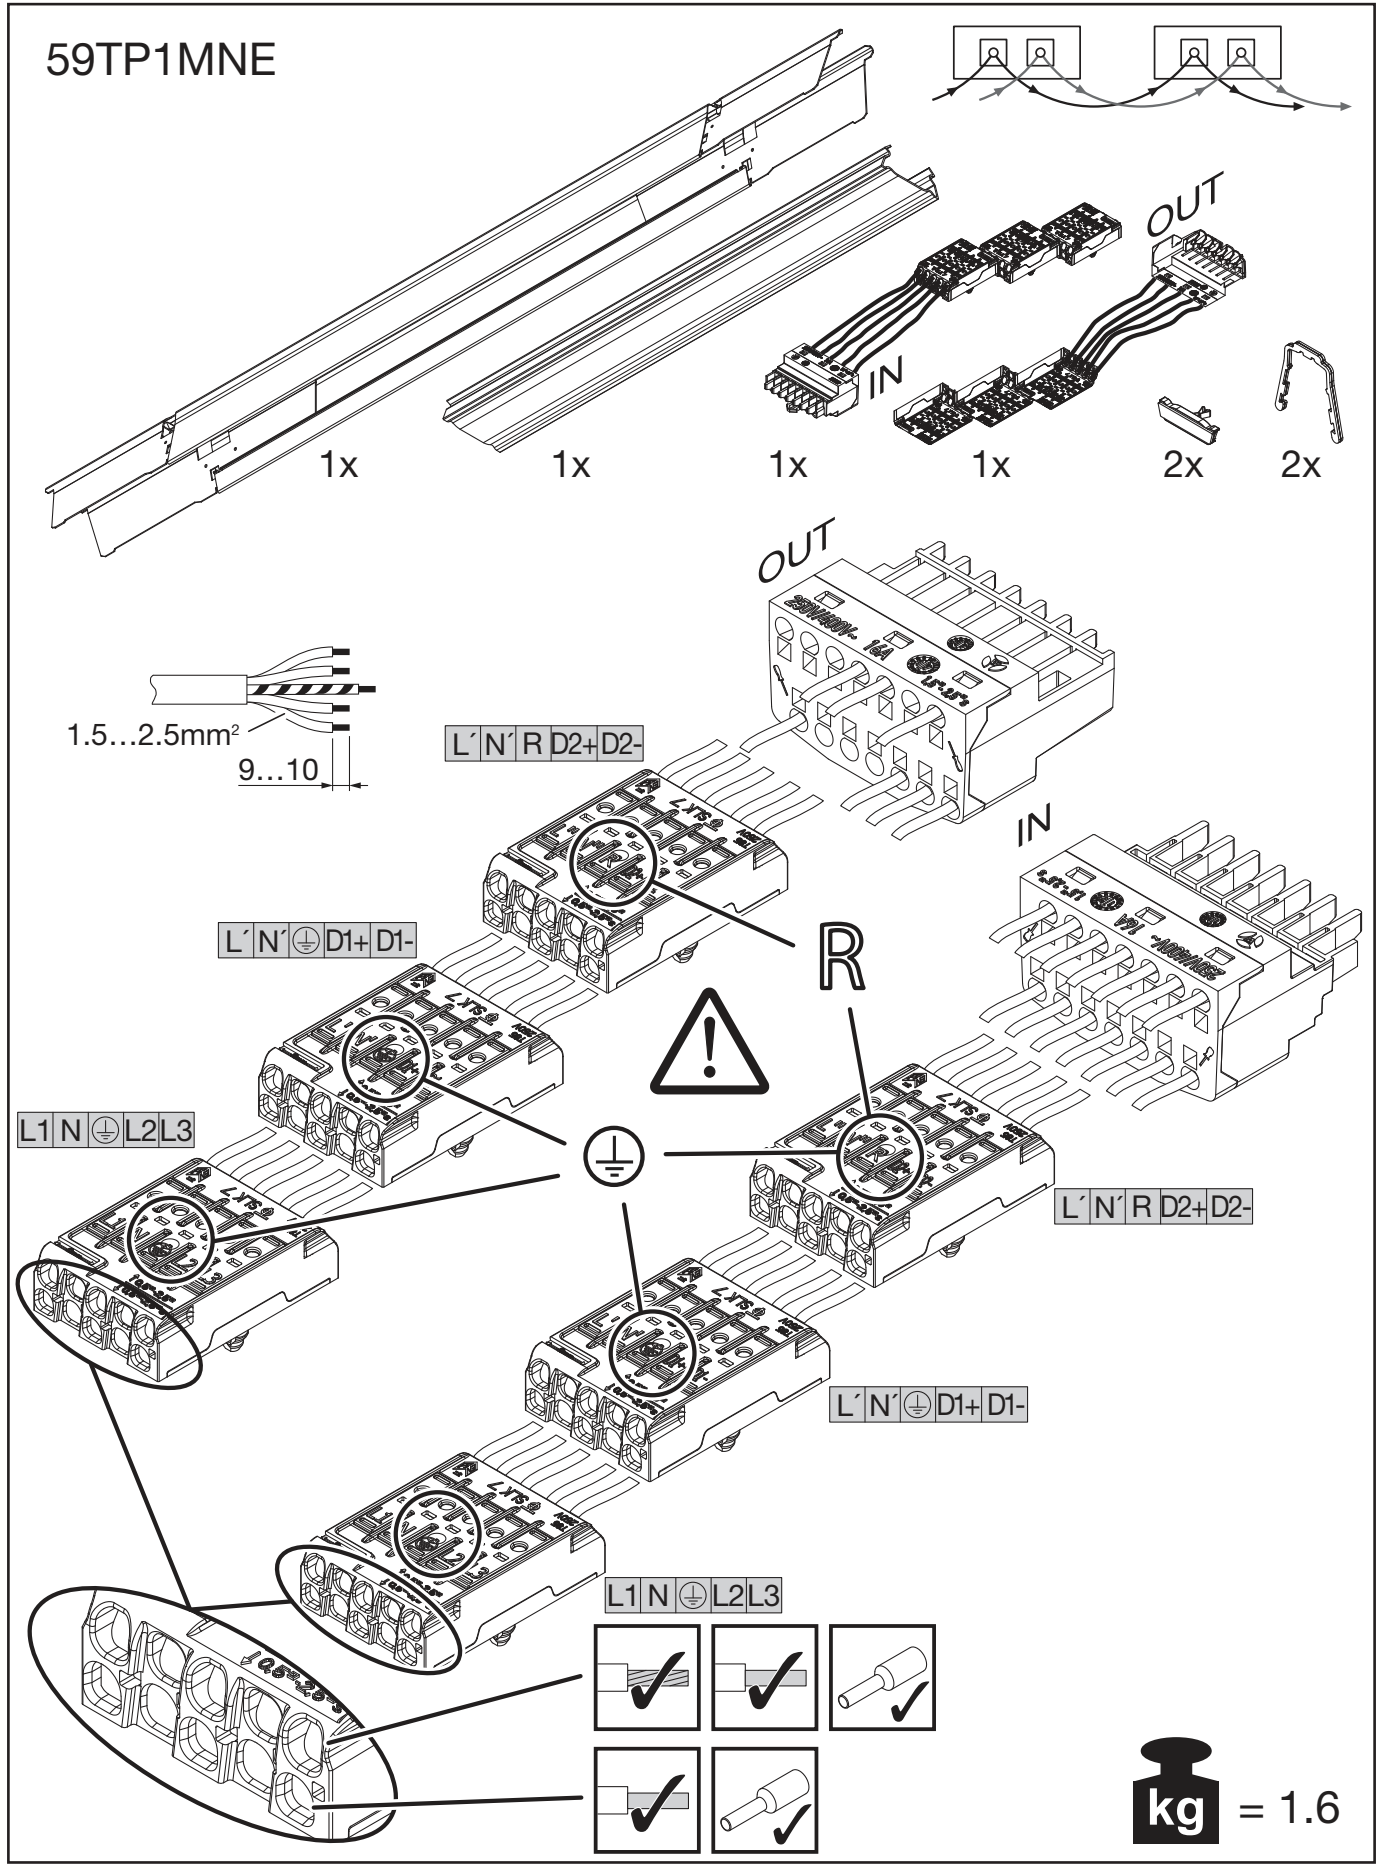

Licross®

Mittenein- / ausspeiser IP64  
Central feed in / out IP64

59TP1MN .

**siteco**

59TP1MN7

[ mm ]

**kg** = 1.4

59TP1MNE