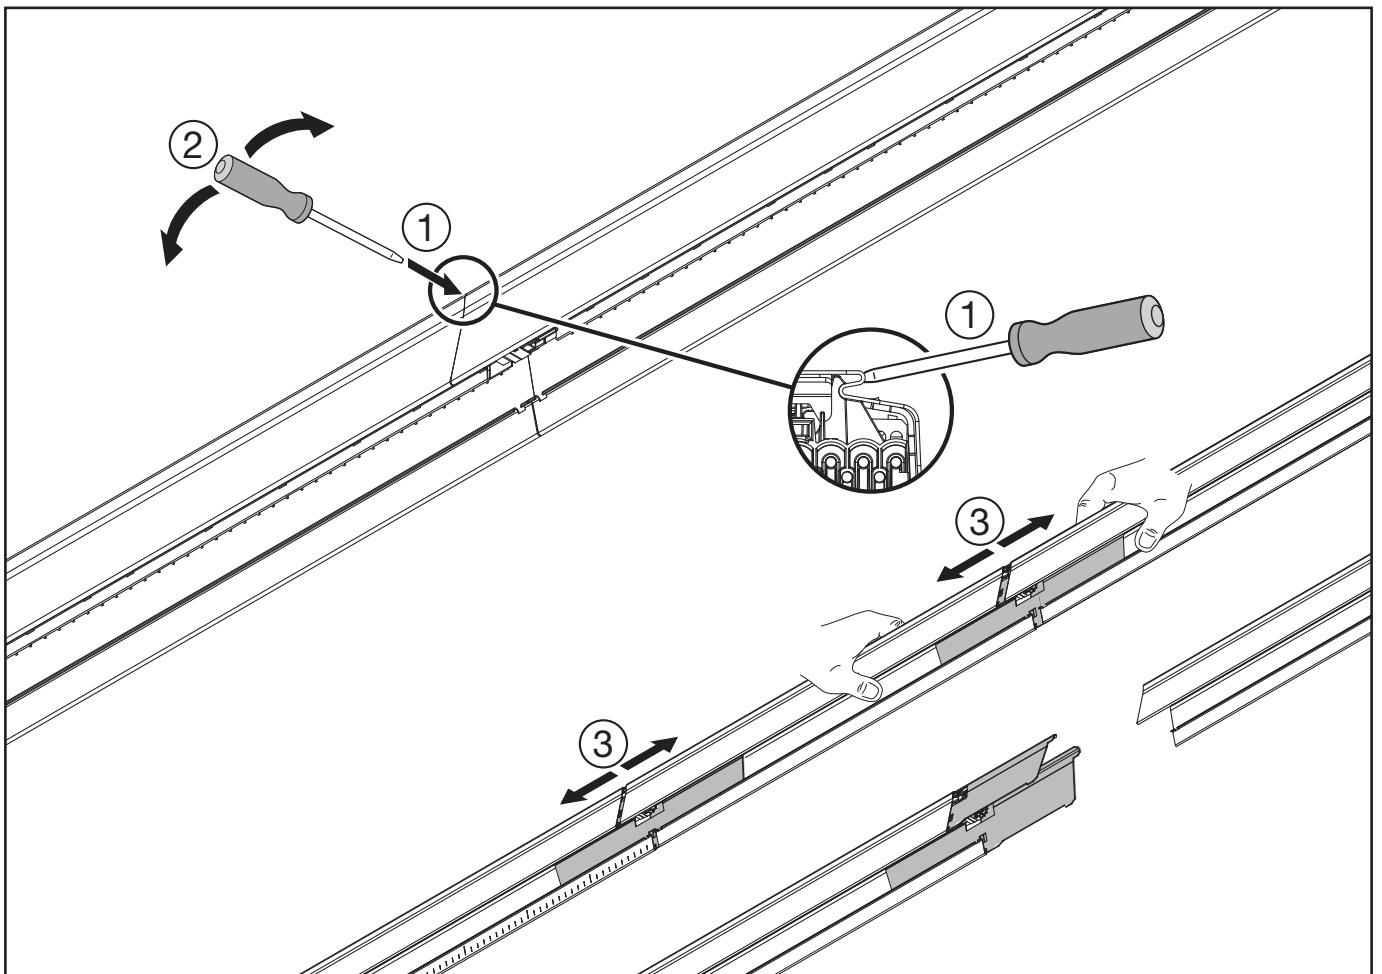

Licross®

Mittenein- / ausspeiser IP64  
Central feed in / out IP64

59TP1MN .

**siteco**

59TP1MN7

[ mm ]

**kg** = 1.4

59TP1MNE