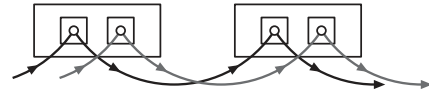

Licross®

Mittenein- / ausspeiser IP64  
Central feed in / out IP64

59TP1MN .

**siteco**

59TP1MN7

[ mm ]

**kg** = 1.4

59TP1MNE