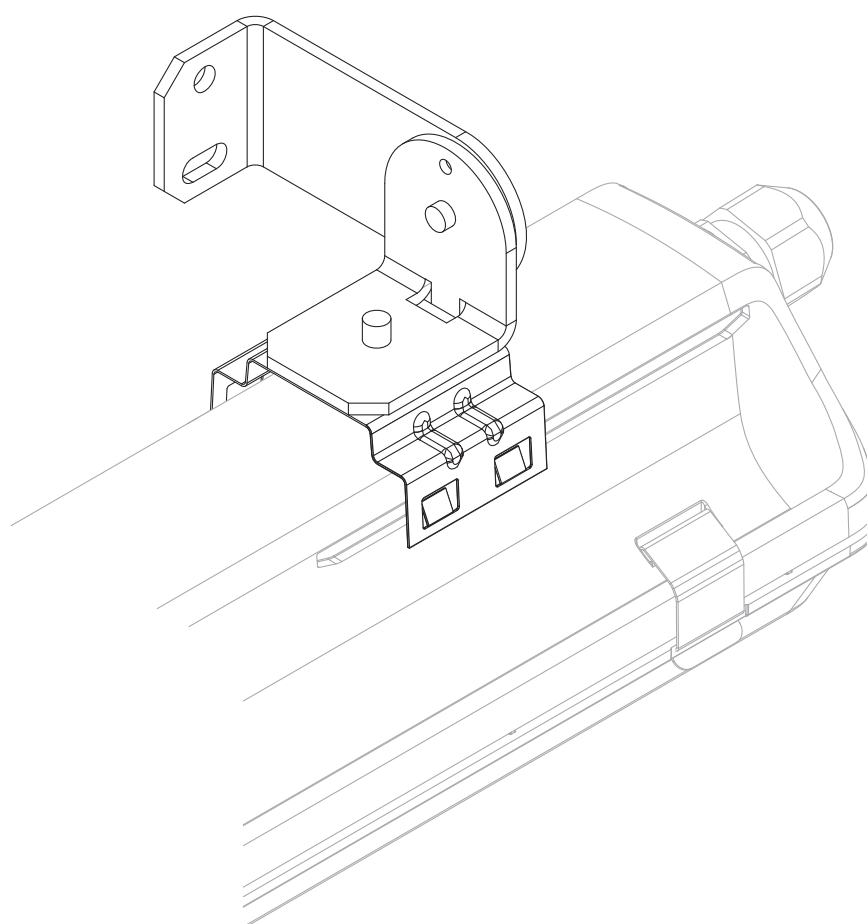

Monsun[®] 12/22

Wandmontage drehbar
wall mounting rotatable

58FM002

siteco

Monsun® 12/22 - Wandmontage drehbar / Wall mounting rotatable

2