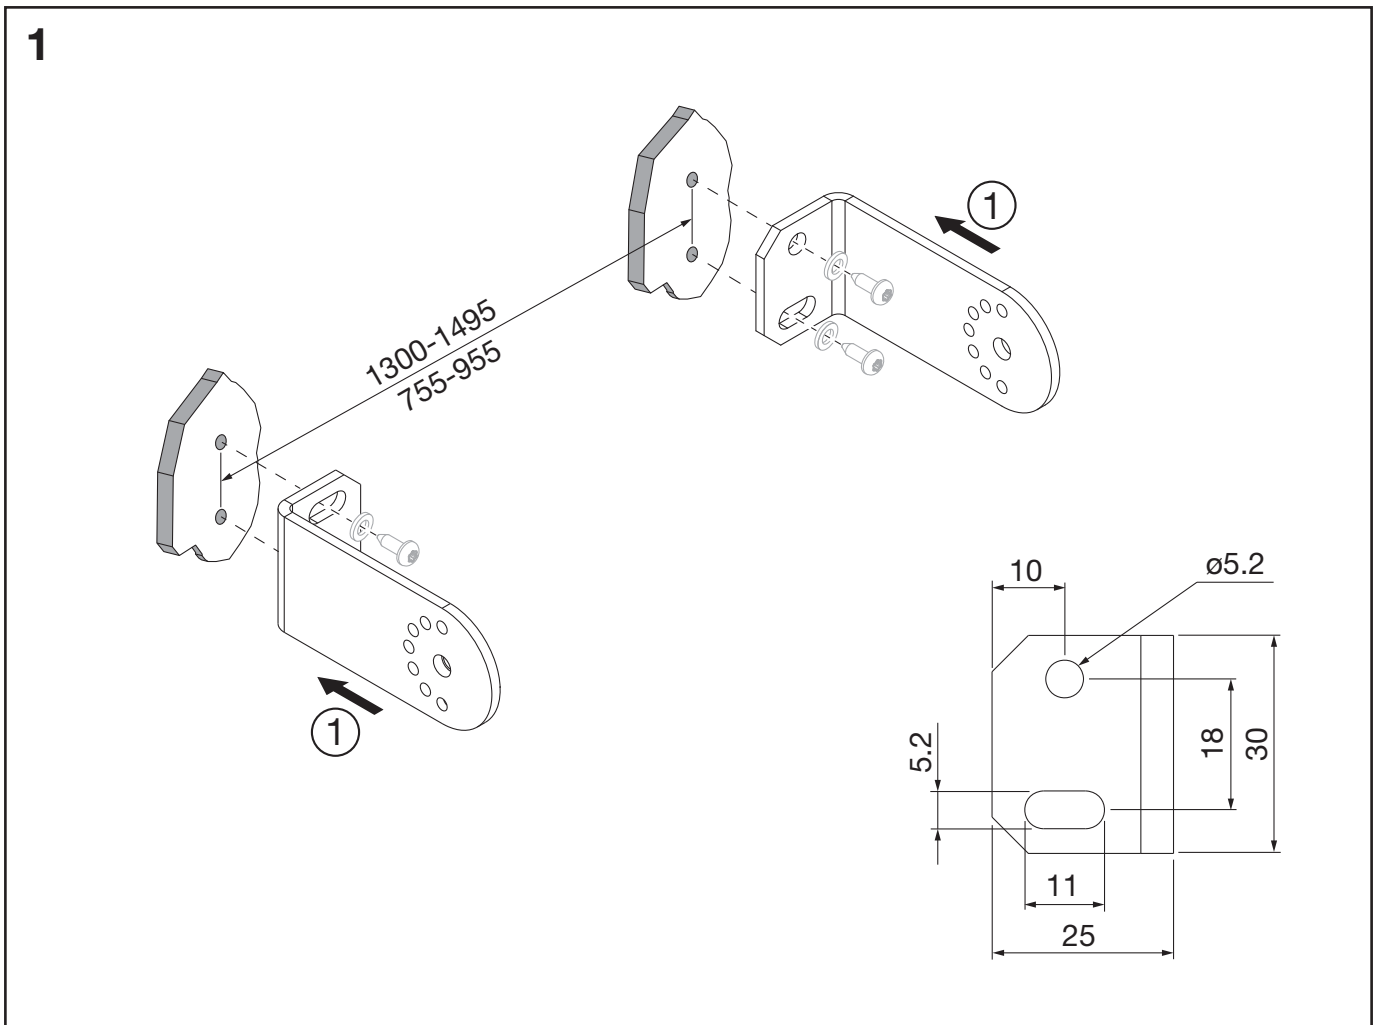

Monsun[®] 12/22

Wandmontage drehbar
wall mounting rotatable

58FM002

siteco

Monsun® 12/22 - Wandmontage drehbar / Wall mounting rotatable

2