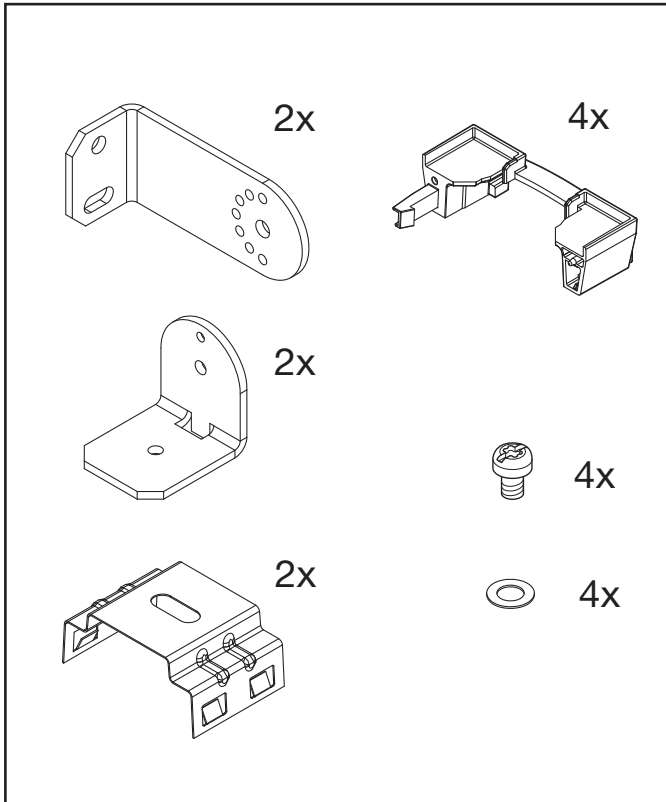

Monsun[®] 12/22

Wandmontage drehbar
wall mounting rotatable

58FM002

siteco

Monsun® 12/22 - Wandmontage drehbar / Wall mounting rotatable

2