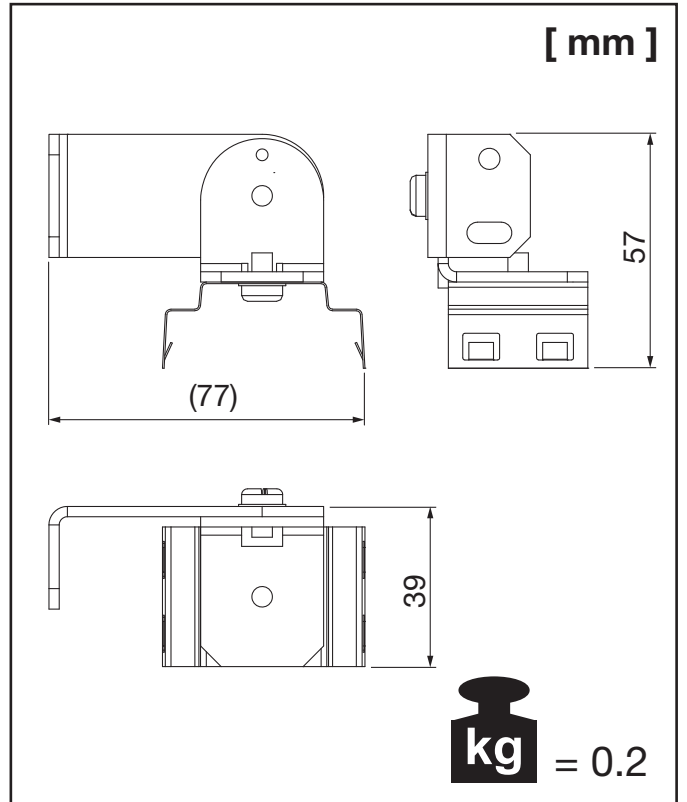

Monsun[®] 12/22

Wandmontage drehbar
wall mounting rotatable

58FM002

siteco

Monsun® 12/22 - Wandmontage drehbar / Wall mounting rotatable

2