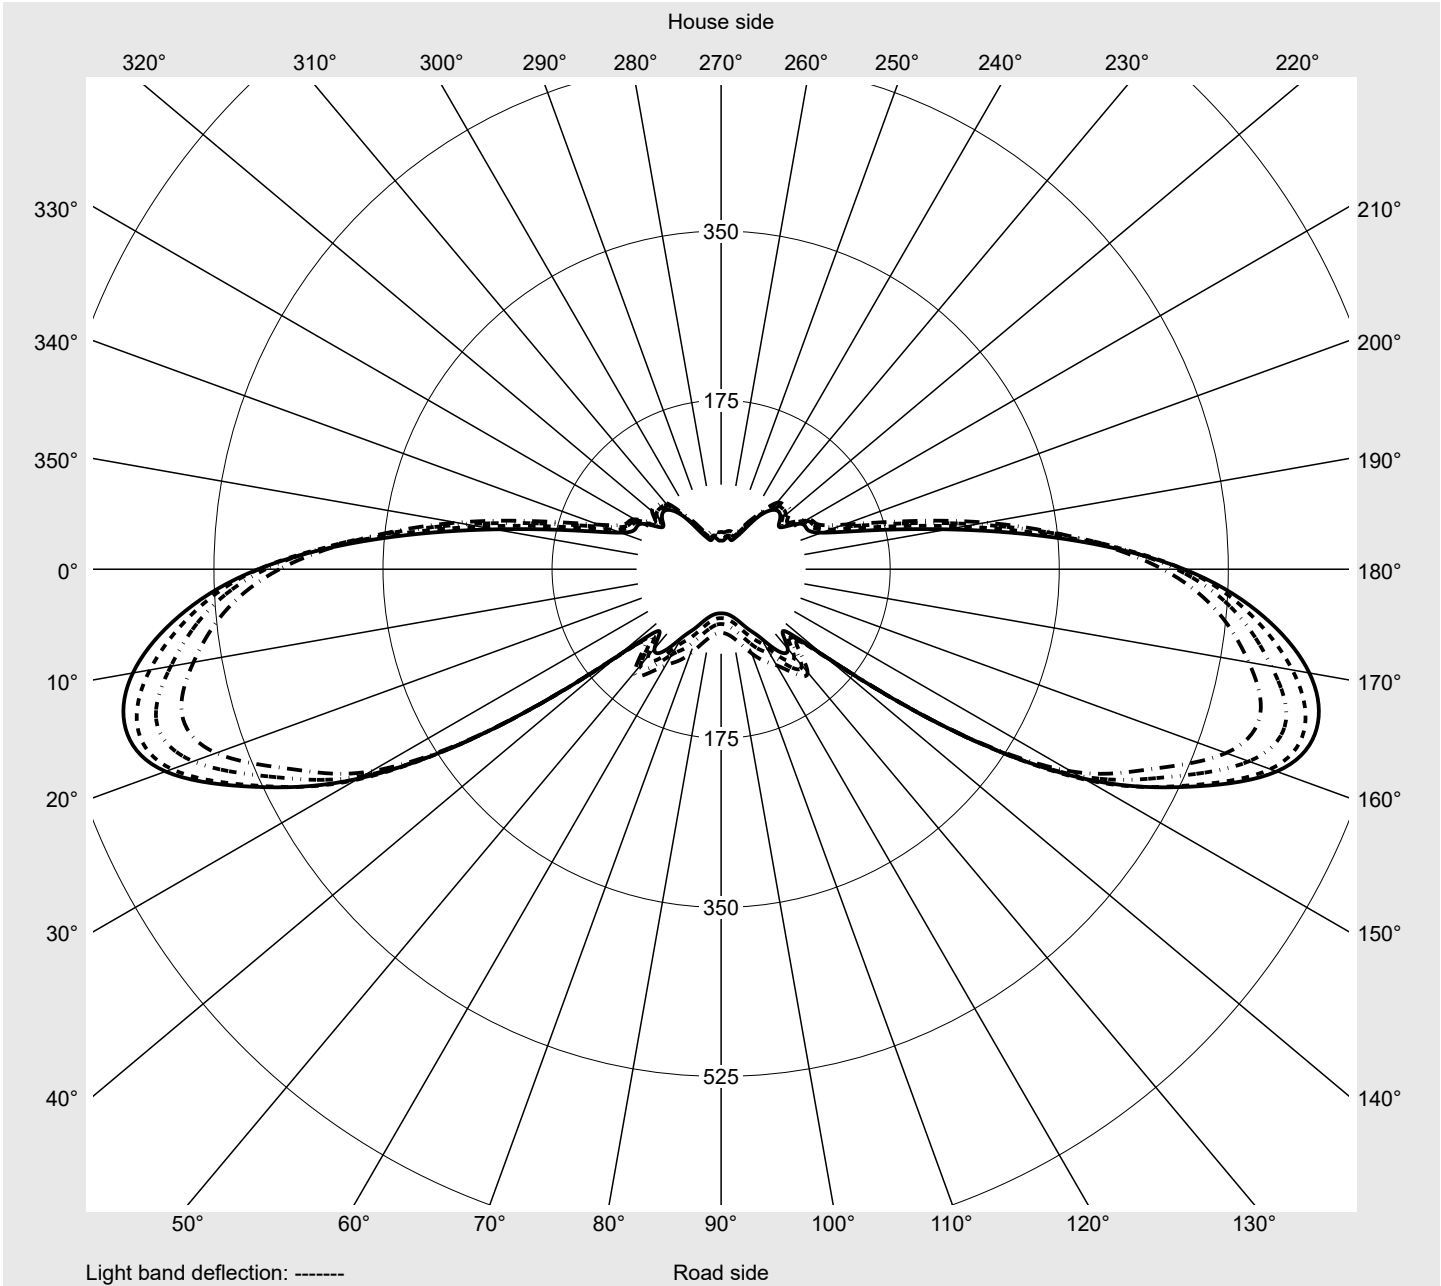

Photometric test report

Family CITY-LIGHT ELEGANCE LED	Order number: 5XA5265FF14H + 5XA54000XS EAN: 4058352636039 + 4050737730073	LP number 59288_18
	Version post-top- or mounting to wall arm, spreader element, structured Optic asymmetric, extremely wide distribution (P1.0a) Cover cover transparent, PMMA Lamps LED 3000 K CRI ≥ 70 Controlgear ECG SITECO iQ Rated values Net luminous flux = 1370 lm Power consumption = 10.5 W Luminous efficacy = 130.5 lm/W	serial documentation 07.07.2022

Luminaire output ratios	
Eta	100.0%
Eta 0° - 90°	96.7%
Eta 90° - 180°	3.3%
Measurement conditions	
DIN EN 13032 and DIN 5032	

Luminous intensity class acc. to EN13201-2	
Class:	---
Imax 70°	617.6
Imax 80°	259.9
Imax 90°	15.5
Imax >90°	15.1
Imax >95°	14.2

Photometric test report

Family CITY-LIGHT ELEGANCE LED	Order number: 5XA5265FF14H + 5XA54000XS EAN: 4058352636039 + 4050737730073	LP number 59288_18
--	---	------------------------------

Envelope curve in cd/klm **KMK 62.5°** **KMK 60°** **KMK 57.5°** **KMK 55°** **siteco**