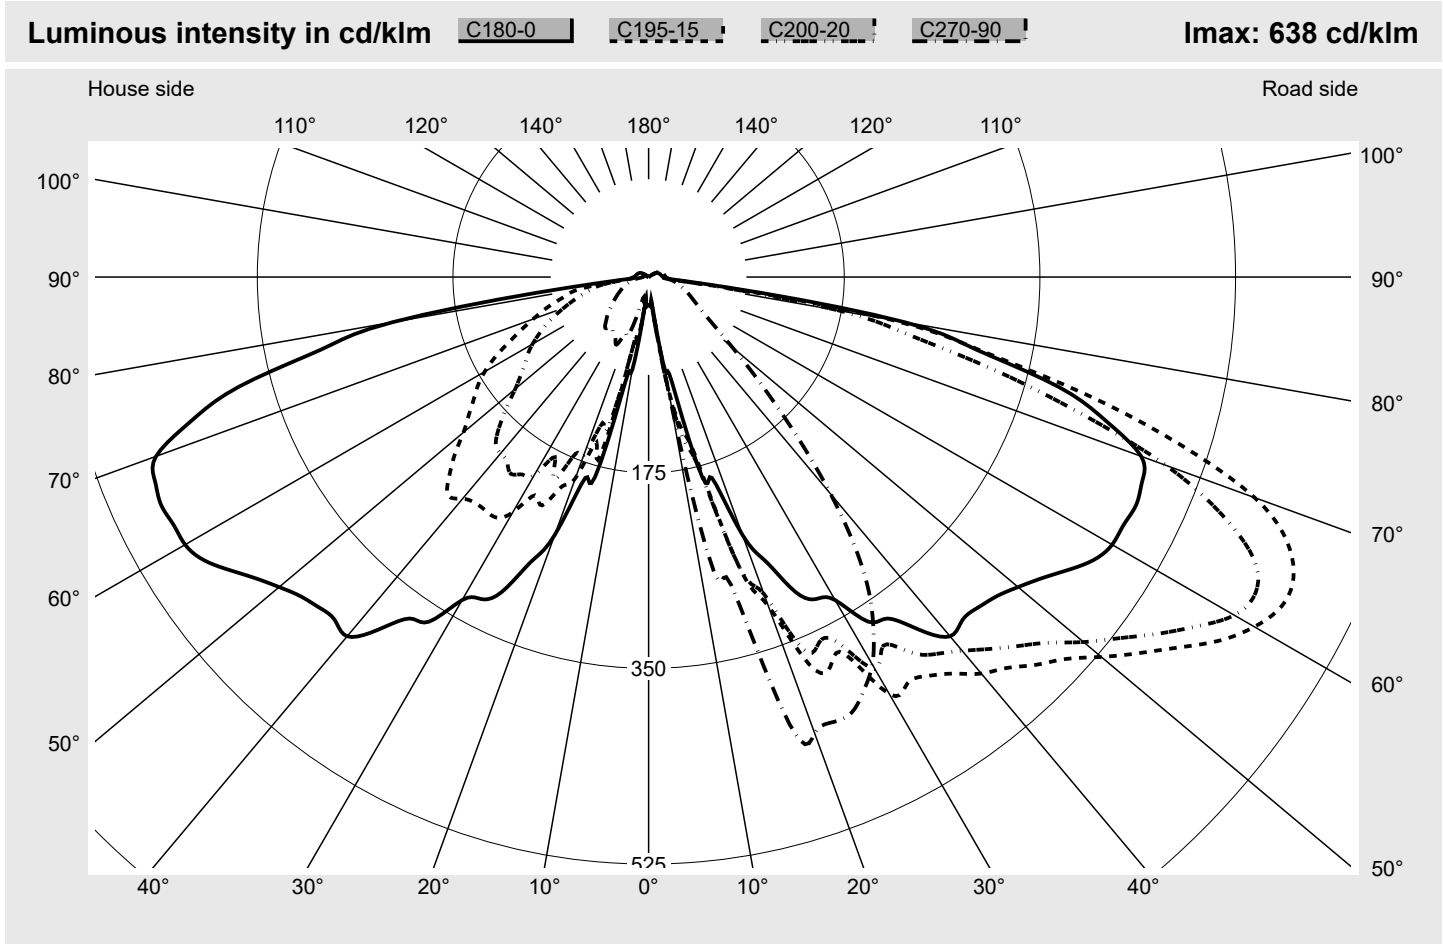

Photometric test report

Family CITY-LIGHT ELEGANCE LED	Order number: 5XA5265FF14H + 5XA54000XS EAN: 4058352636039 + 4050737730073	LP number 59288_18
	Version post-top- or mounting to wall arm, spreader element, structured Optic asymmetric, extremely wide distribution (P1.0a) Cover cover transparent, PMMA Lamps LED 3000 K CRI ≥ 70 Controlgear ECG SITECO iQ Rated values Net luminous flux = 1370 lm Power consumption = 10.5 W Luminous efficacy = 130.5 lm/W	serial documentation 07.07.2022

Luminaire output ratios	
Eta	100.0%
Eta 0° - 90°	96.7%
Eta 90° - 180°	3.3%
Measurement conditions	
DIN EN 13032 and DIN 5032	

Luminous intensity class acc. to EN13201-2	
Class:	---
Imax 70°	617.6
Imax 80°	259.9
Imax 90°	15.5
Imax >90°	15.1
Imax >95°	14.2

Photometric test report

Family CITY-LIGHT ELEGANCE LED	Order number: 5XA5265FF14H + 5XA54000XS EAN: 4058352636039 + 4050737730073	LP number 59288_18
--	---	------------------------------

Envelope curve in cd/klm **KMK 62.5°** **KMK 60°** **KMK 57.5°** **KMK 55°** **siteco**