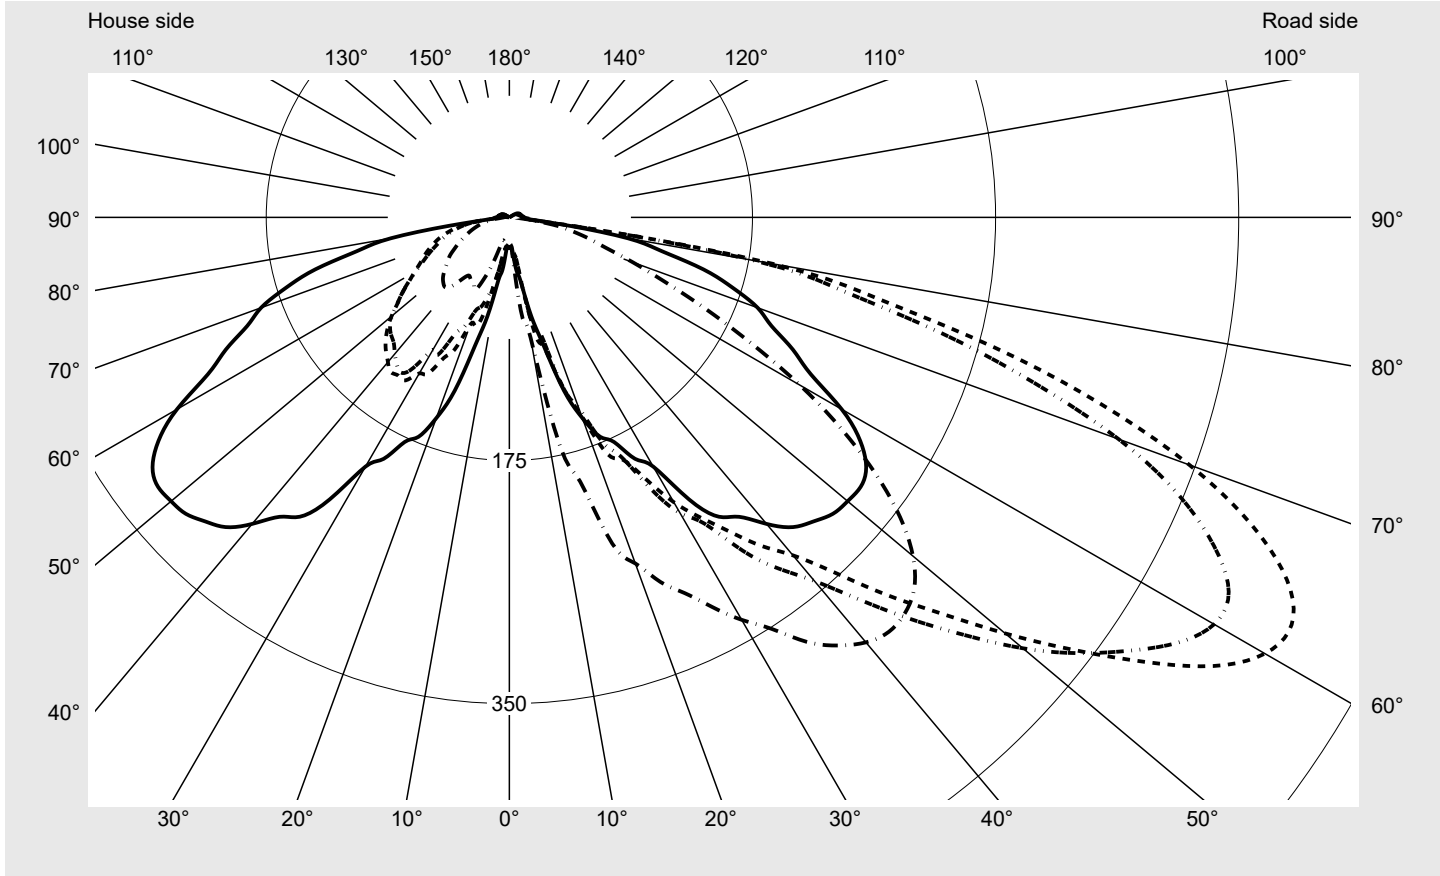

Photometric test report

Family CITY-LIGHT ELEGANCE LED	Order number: 5XA5265MF14H + 5XA54000XS EAN: 4058352834978 + 4050737730073	LP number 59106_29
	Version post-top- or mounting to wall arm, spreader element, structured Optic asymmetric, wide distribution (ST1.2a) Cover cover transparent, PMMA Lamps LED 2700 K CRI ≥ 70 Controlgear ECG SITECO iQ Rated values Net luminous flux = 1390 lm Power consumption = 11.8 W Luminous efficacy = 117.8 lm/W	serial documentation 04.11.2022

Luminous intensity in cd/klm
C180-0
C205-25
C210-30
C270-90
Imax: 635 cd/klm

Luminaire output ratios	
Eta	100.0%
Eta 0° - 90°	97.8%
Eta 90° - 180°	2.2%

Luminous intensity class acc. to EN13201-2	
Class:	G1
Imax 70°	521.0
Imax 80°	192.8
Imax 90°	10.9
Imax >90°	10.3
Imax >95°	9.2