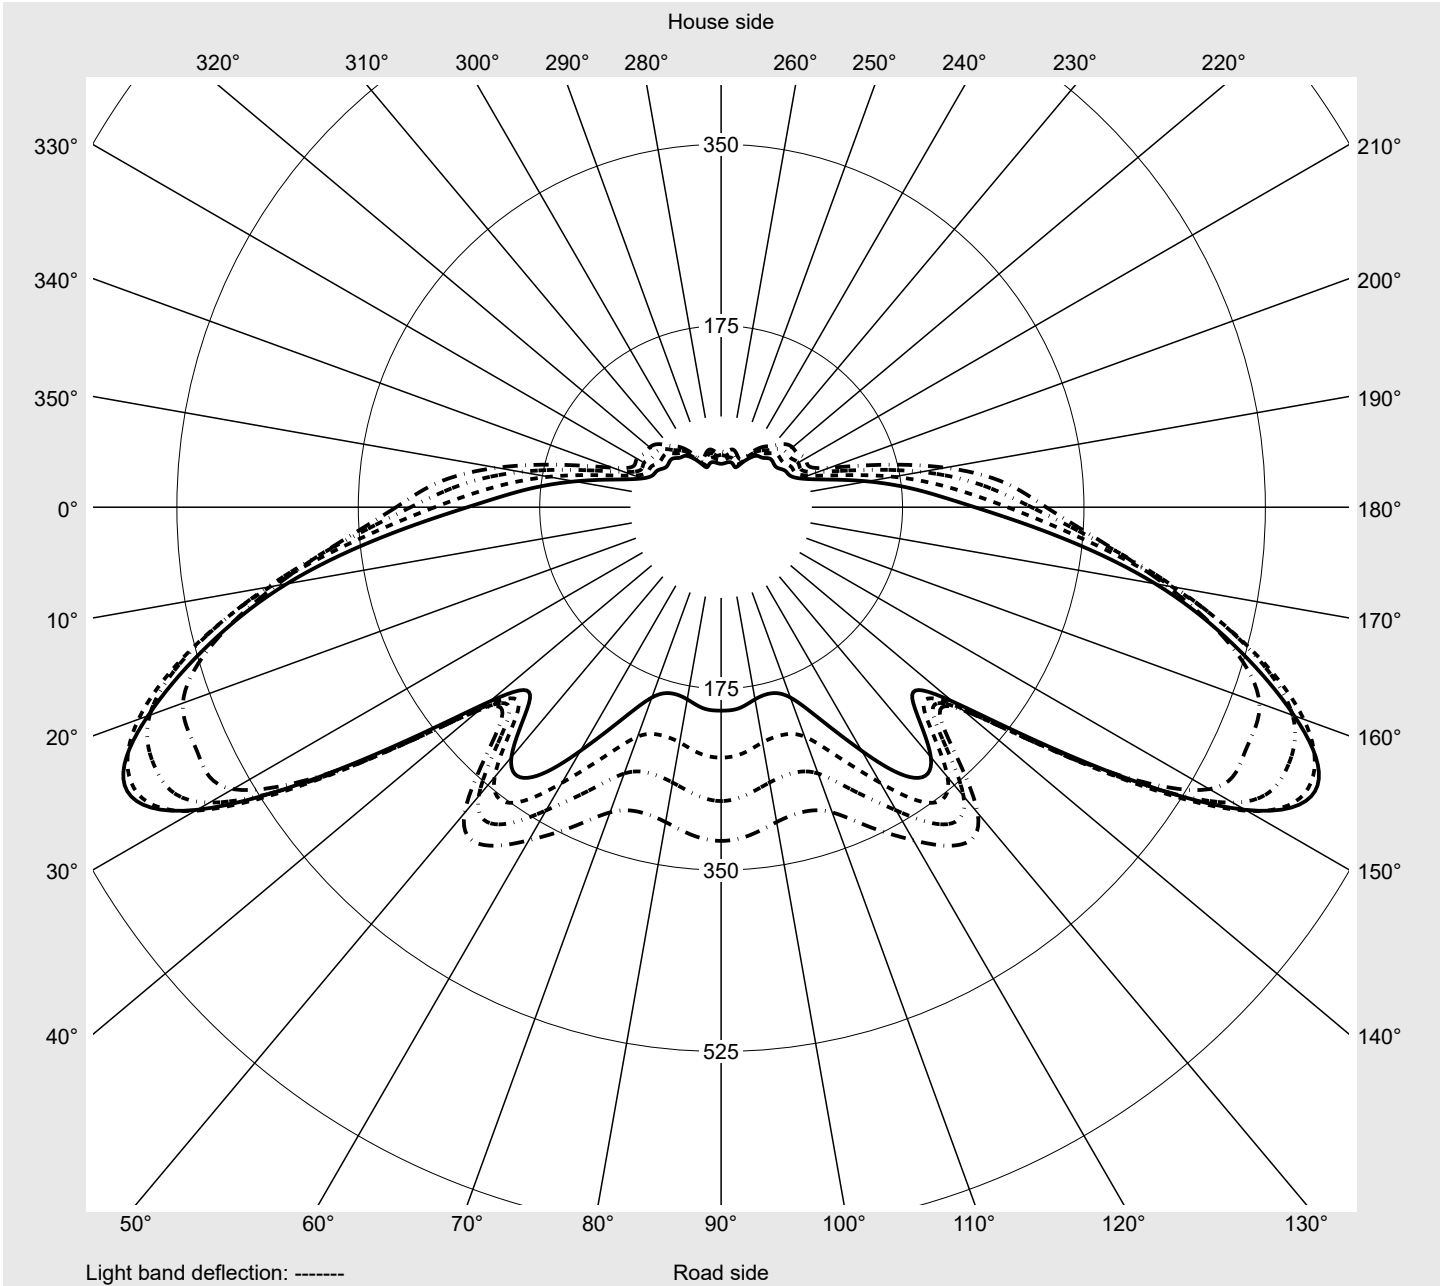

Photometric test report

Family CITY-LIGHT ELEGANCE LED	Order number: 5XA5265MF14H + 5XA54000XS EAN: 4058352834978 + 4050737730073	LP number 59106_29
	Version post-top- or mounting to wall arm, spreader element, structured Optic asymmetric, wide distribution (ST1.2a) Cover cover transparent, PMMA Lamps LED 2700 K CRI ≥ 70 Controlgear ECG SITECO iQ Rated values Net luminous flux = 1390 lm Power consumption = 11.8 W Luminous efficacy = 117.8 lm/W	serial documentation 04.11.2022

Luminous intensity in cd/klm
C180-0
C205-25
C210-30
C270-90
Imax: 635 cd/klm

Luminaire output ratios	
Eta	100.0%
Eta 0° - 90°	97.8%
Eta 90° - 180°	2.2%

Luminous intensity class acc. to EN13201-2	
Class:	G1
Imax 70°	521.0
Imax 80°	192.8
Imax 90°	10.9
Imax >90°	10.3
Imax >95°	9.2

Measurement conditions
 DIN EN 13032 and DIN 5032

Photometric test report

Family CITY-LIGHT ELEGANCE LED	Order number: 5XA5265MF14H + 5XA54000XS EAN: 4058352834978 + 4050737730073	LP number 59106_29
--	---	------------------------------

Envelope curve in cd/klm **KMK 62.5°** **KMK 60°** **KMK 57.5°** **KMK 55°** **siteco**

Photometric test report

Family CITY-LIGHT ELEGANCE LED	Order number: 5XA5265MF14H + 5XA54000XS EAN: 4058352834978 + 4050737730073	LP number 59106_29
Table of values for luminous intensities		Maximum luminous intensity
siteco		