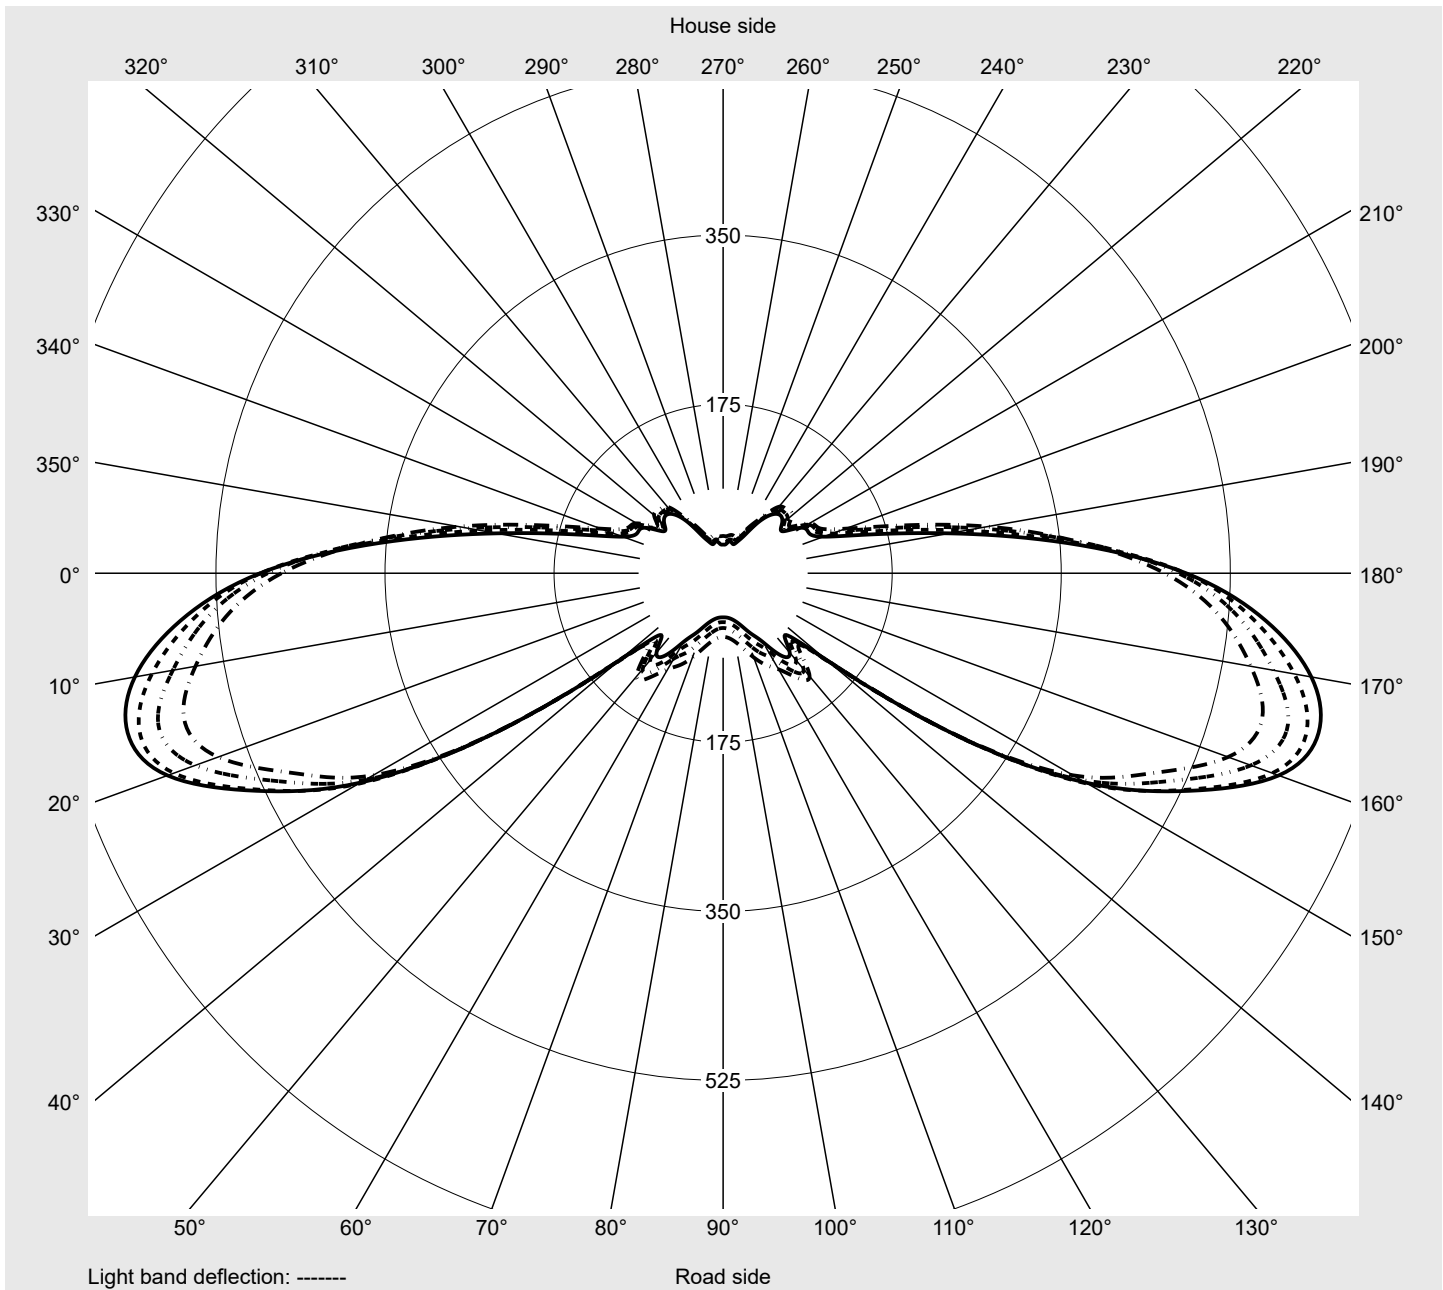

Photometric test report

Family CITY-LIGHT ELEGANCE LED	Order number: 5XA5265NF14H + 5XA54000XS EAN: 4058352835012 + 4050737730073	LP number 59288_22
	Version post-top- or mounting to wall arm, spreader element, structured Optic asymmetric, extremely wide distribution (P1.0a) Cover cover transparent, PMMA Lamps LED 2700 K CRI ≥ 70 Controlgear ECG SITECO iQ Rated values Net luminous flux = 1370 lm Power consumption = 11.8 W Luminous efficacy = 116.1 lm/W	serial documentation 04.11.2022

Luminous intensity in cd/klm C180-0 C195-15 C200-20 C270-90 **Imax: 638 cd/klm**

Luminaire output ratios	
Eta	100.0%
Eta 0° - 90°	96.7%
Eta 90° - 180°	3.3%
Measurement conditions	
DIN EN 13032 and DIN 5032	

Luminous intensity class acc. to EN13201-2	
Class:	---
Imax 70°	617.6
Imax 80°	259.9
Imax 90°	15.5
Imax >90°	15.1
Imax >95°	14.2

Photometric test report

Family CITY-LIGHT ELEGANCE LED	Order number: 5XA5265NF14H + 5XA54000XS EAN: 4058352835012 + 4050737730073	LP number 59288_22
---	---	-------------------------------------

Envelope curve in cd/klm **KMK 62.5°** **KMK 60°** **KMK 57.5°** **KMK 55°** **siteco**

Photometric test report

Family CITY-LIGHT ELEGANCE LED	Order number: 5XA5265NF14H + 5XA54000XS EAN: 4058352835012 + 4050737730073	LP number 59288_22
Table of values for luminous intensities		Maximum luminous intensity
siteco		