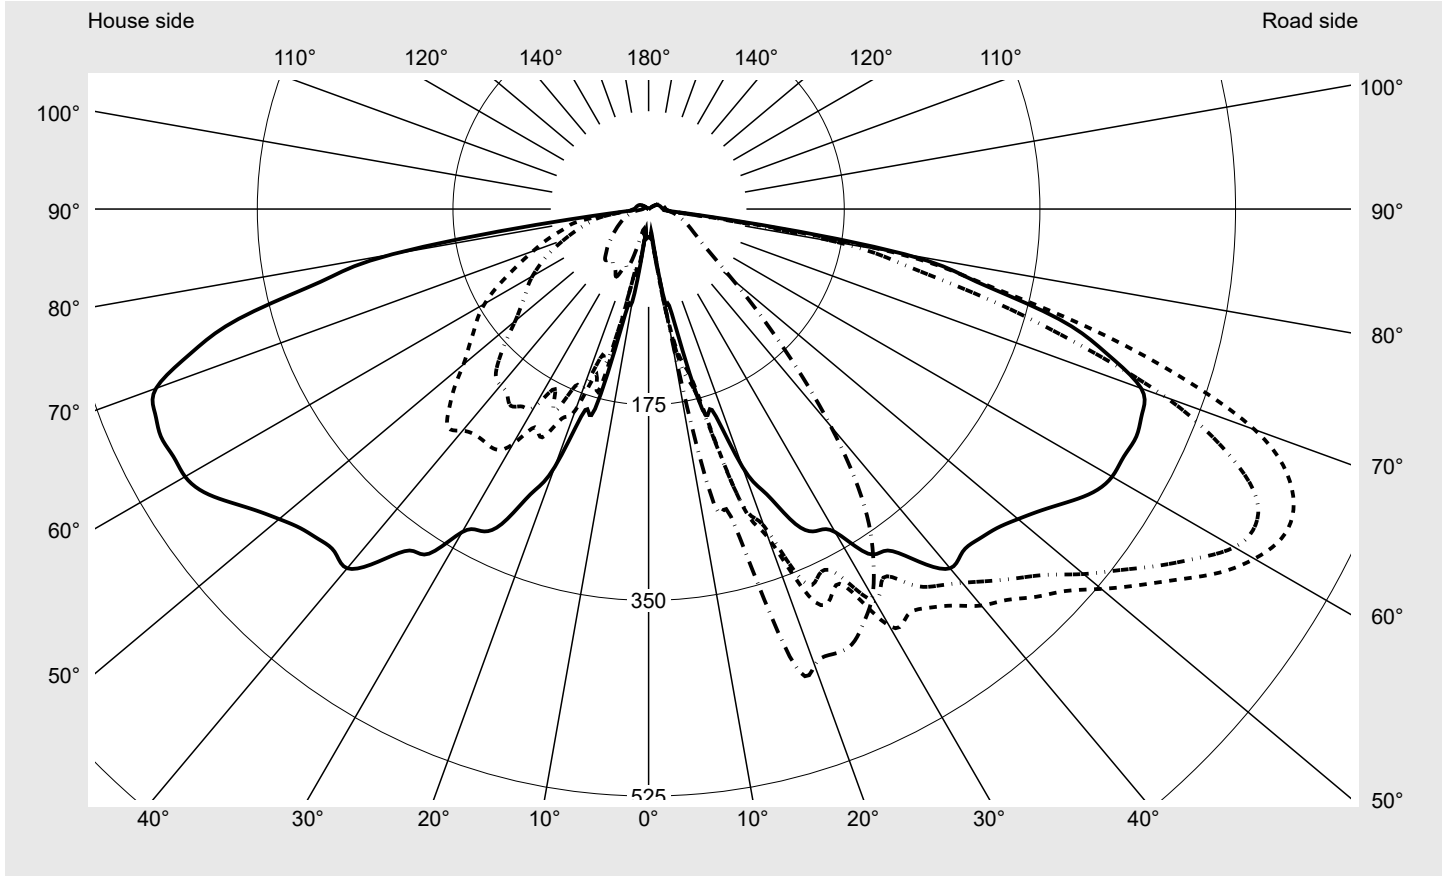

Photometric test report

Family CITY-LIGHT ELEGANCE LED	Order number: 5XA5265NF14H + 5XA54000XS EAN: 4058352835012 + 4050737730073	LP number 59288_22
	Version post-top- or mounting to wall arm, spreader element, structured Optic asymmetric, extremely wide distribution (P1.0a) Cover cover transparent, PMMA Lamps LED 2700 K CRI ≥ 70 Controlgear ECG SITECO iQ Rated values Net luminous flux = 1370 lm Power consumption = 11.8 W Luminous efficacy = 116.1 lm/W	serial documentation 04.11.2022

Luminous intensity in cd/klm C180-0 C195-15 C200-20 C270-90 **Imax: 638 cd/klm**

Luminaire output ratios	
Eta	100.0%
Eta 0° - 90°	96.7%
Eta 90° - 180°	3.3%
Measurement conditions	
DIN EN 13032 and DIN 5032	

Envelope curve in cd/klm **KMK 62.5°** **KMK 60°** **KMK 57.5°** **KMK 55°** **siteco**

Photometric test report

Family CITY-LIGHT ELEGANCE LED	Order number: 5XA5265NF14H + 5XA54000XS EAN: 4058352835012 + 4050737730073	LP number 59288_22
Table of values for luminous intensities		Maximum luminous intensity
siteco		