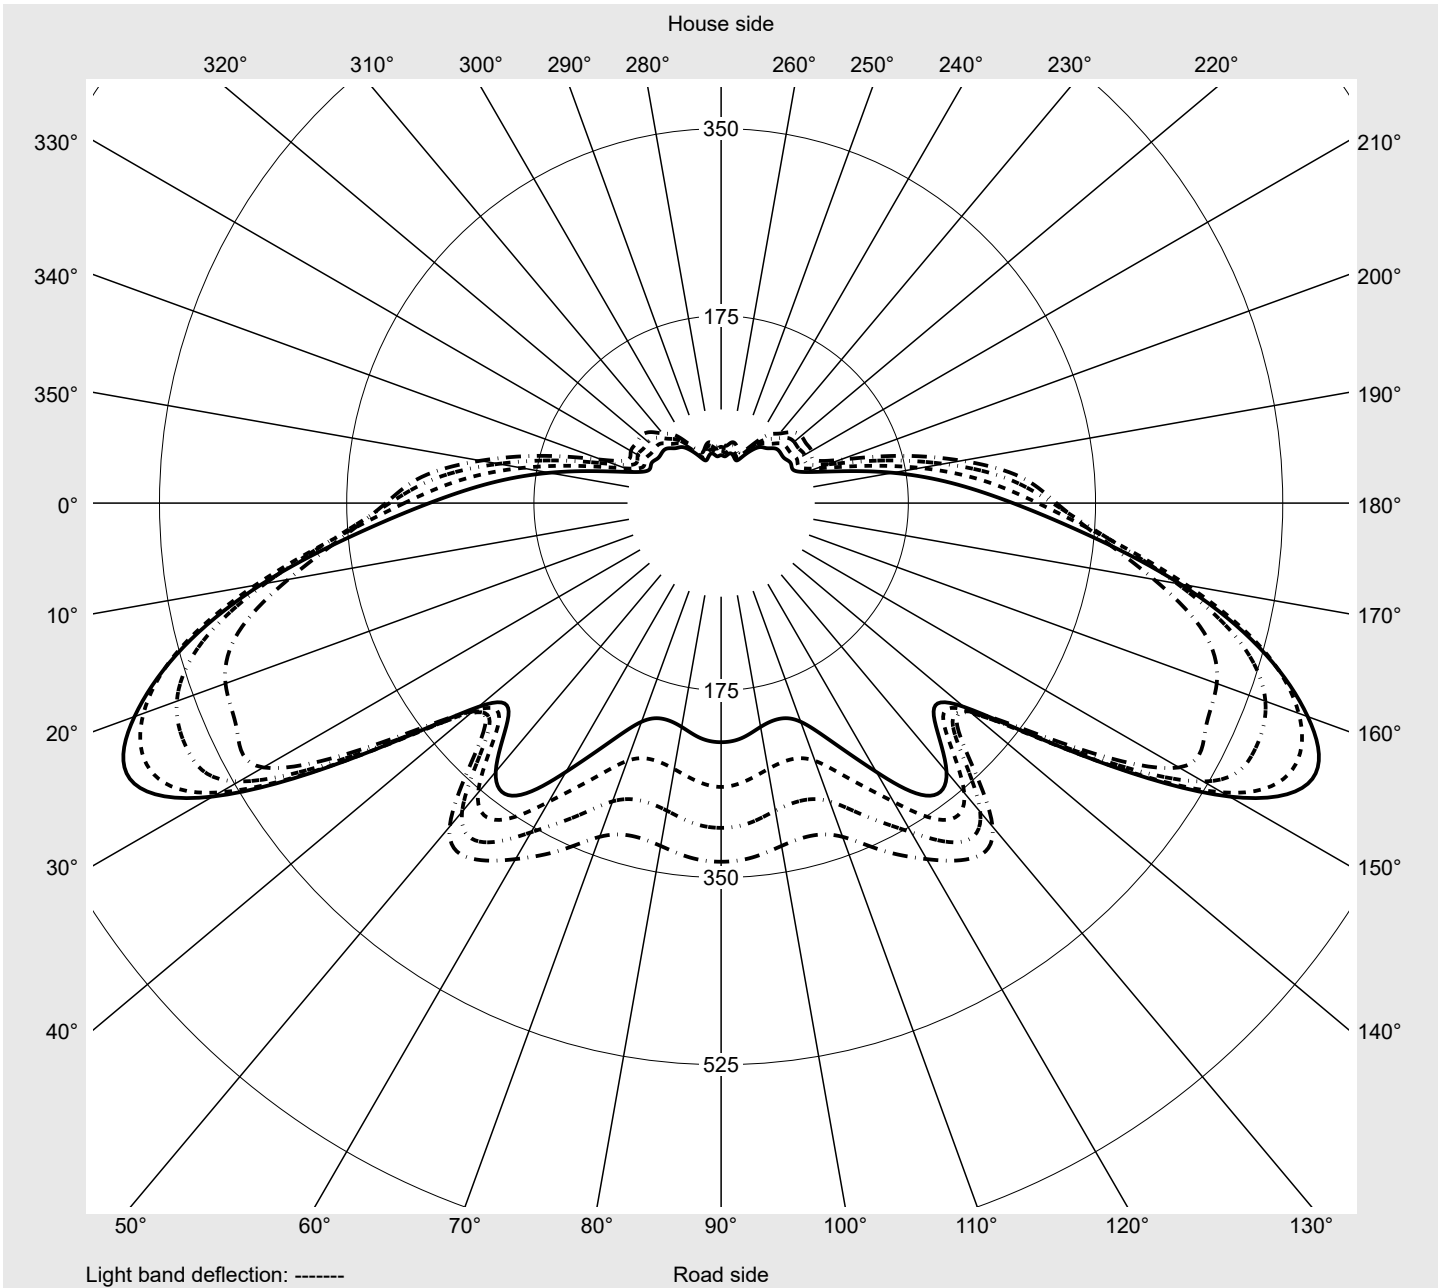

Photometric test report

Family CITY-LIGHT PLUS LED	Order number: 5XA5275KF14H + 5XA54000XS EAN: 4058352835258 + 4050737730073	LP number 59107_26
	Version post-top- or mounting to wall arm, spreader element, structured Optic asymmetric, wide distribution (ST1.2a) Cover cover transparent, PMMA Lamps LED 4000 K CRI ≥ 70 Controlgear ECG SITECO iQ Rated values Net luminous flux = 1390 lm Power consumption = 10.0 W Luminous efficacy = 139 lm/W	serial documentation 07.07.2022
		

Luminous intensity in cd/klm C180-0 C205-25 C210-30 C270-90 **Imax: 610 cd/klm**

Luminaire output ratios	
Eta	100.0%
Eta 0° - 90°	97.2%
Eta 90° - 180°	2.8%

Luminous intensity class acc. to EN13201-2	
Class:	G1
Imax 70°	486.7
Imax 80°	176.6
Imax 90°	16.1
Imax >90°	12.6
Imax >95°	10.8

Measurement conditions
DIN EN 13032 and DIN 5032

Photometric test report

Family CITY-LIGHT PLUS LED	Order number: 5XA5275KF14H + 5XA54000XS EAN: 4058352835258 + 4050737730073	LP number 59107_26
--------------------------------------	---	------------------------------

Envelope curve in cd/klm **KMK 60°** **KMK 57.5°** **KMK 55°** **KMK 52.5°** **siteco**

Light band deflection: -----

Photometric test report

Family CITY-LIGHT PLUS LED	Order number: 5XA5275KF14H + 5XA54000XS EAN: 4058352835258 + 4050737730073	LP number 59107_26
Table of values for luminous intensities		Maximum luminous intensity
siteco		