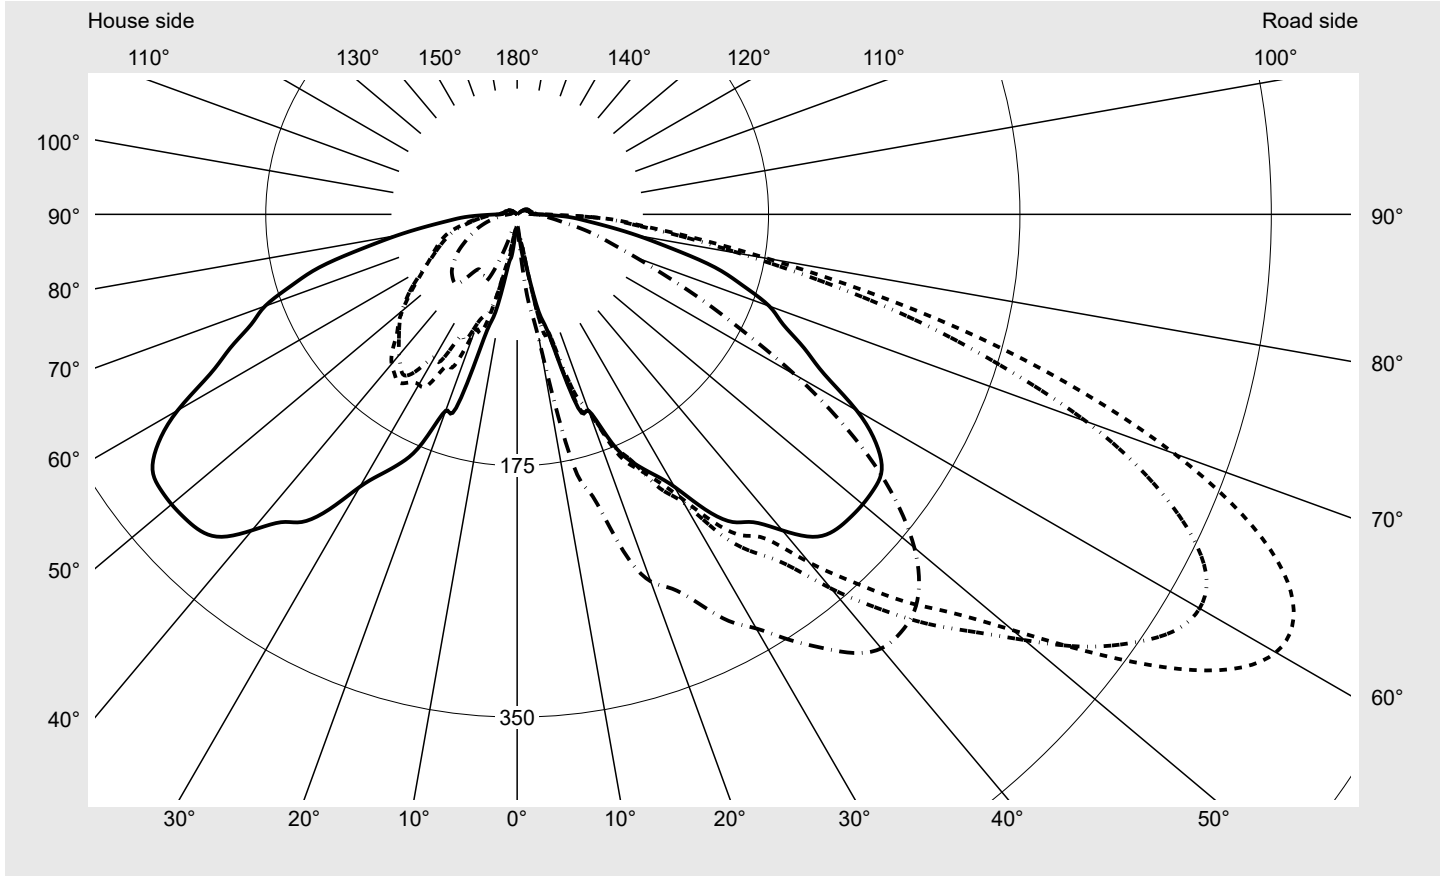

Photometric test report

Family CITY-LIGHT PLUS LED	Order number: 5XA5275KF14H + 5XA54000XS EAN: 4058352835258 + 4050737730073	LP number 59107_26
	Version post-top- or mounting to wall arm, spreader element, structured Optic asymmetric, wide distribution (ST1.2a) Cover cover transparent, PMMA Lamps LED 4000 K CRI ≥ 70 Controlgear ECG SITECO iQ Rated values Net luminous flux = 1390 lm Power consumption = 10.0 W Luminous efficacy = 139 lm/W	serial documentation 07.07.2022
		

Luminous intensity in cd/klm C180-0 C205-25 C210-30 C270-90 **Imax: 610 cd/klm**

Luminaire output ratios	
Eta	100.0%
Eta 0° - 90°	97.2%
Eta 90° - 180°	2.8%

Luminous intensity class acc. to EN13201-2	
Class:	G1
Imax 70°	486.7
Imax 80°	176.6
Imax 90°	16.1
Imax >90°	12.6
Imax >95°	10.8