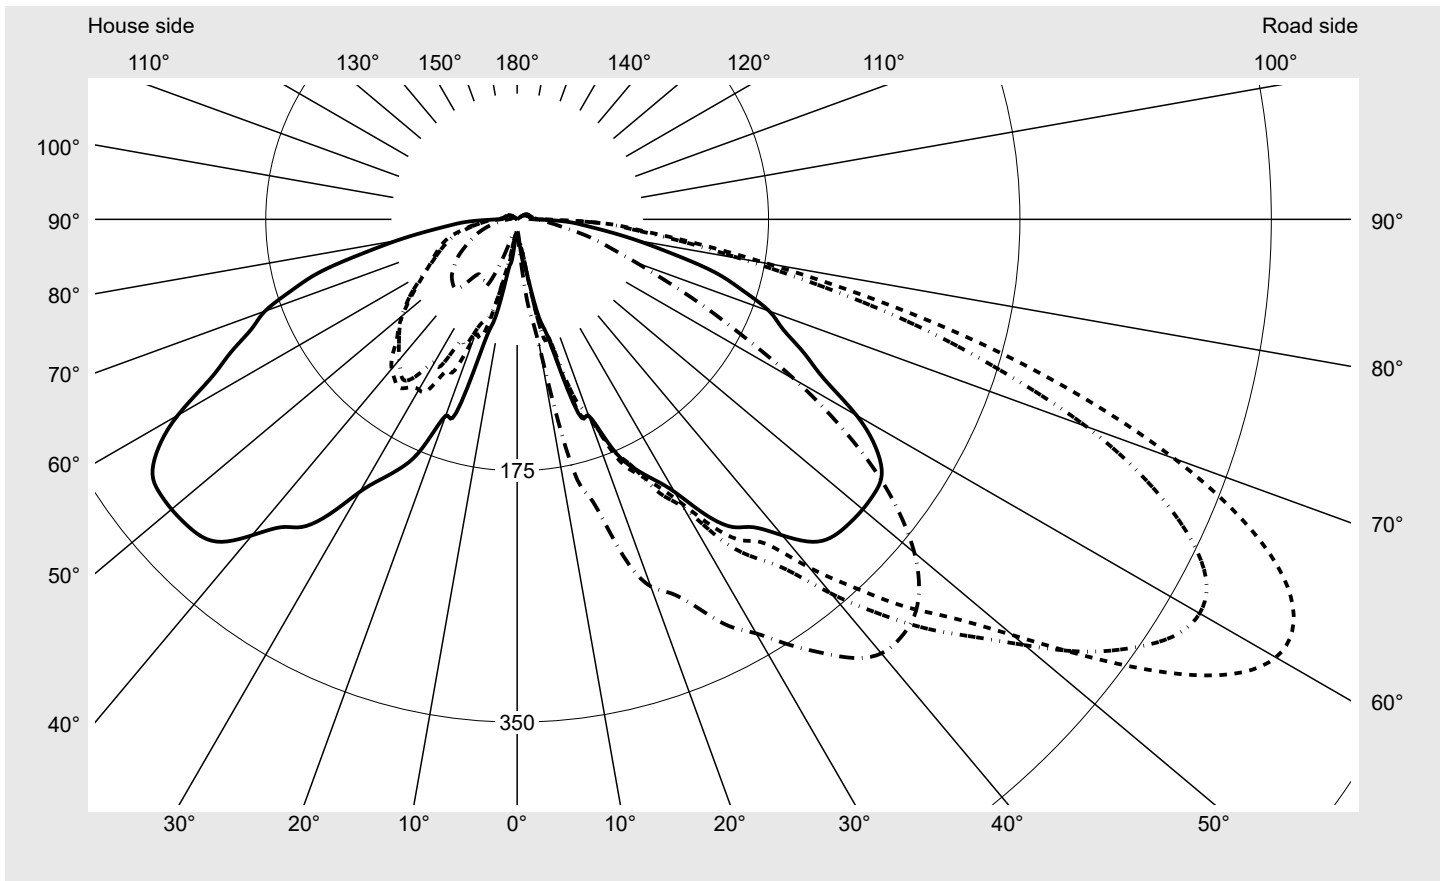

Photometric test report

Family CITY-LIGHT PLUS LED	Order number: 5XA5275KF14H + 5XA54000XSA EAN: 4058352835258 + 4058352161326	LP number 59107_28
	Version post-top- or mounting to wall arm, spreader element, amber Optic asymmetric, wide distribution (ST1.2a) Cover cover transparent, PMMA Lamps LED 4000 K CRI ≥ 70 Controlgear ECG SITECO iQ Rated values Net luminous flux = 1030 lm Power consumption = 10.0 W Luminous efficacy = 103 lm/W	serial documentation 07.07.2022

Luminous intensity in cd/klm
C180-0
C205-25
C210-30
C270-90
Imax: 610 cd/klm

Luminaire output ratios	
Eta	100.0%
Eta 0° - 90°	97.2%
Eta 90° - 180°	2.8%
Measurement conditions	
DIN EN 13032 and DIN 5032	