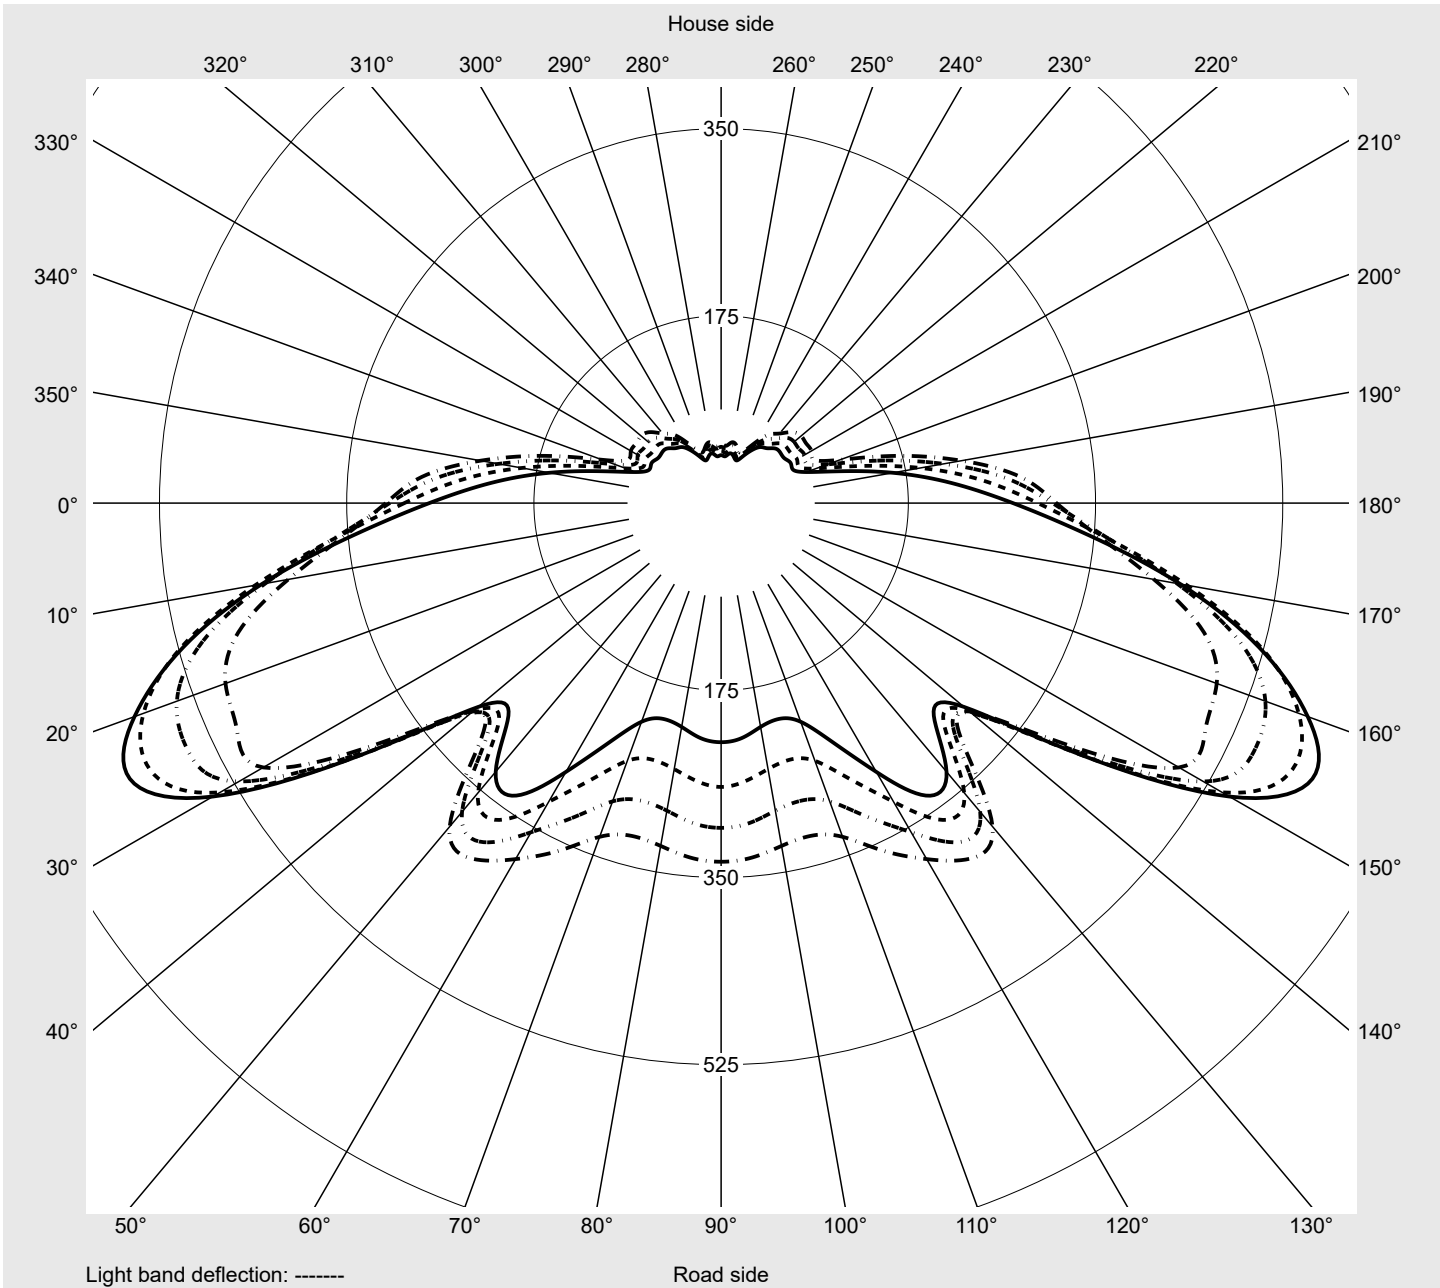

Photometric test report

Family CITY-LIGHT PLUS LED	Order number: 5XA5275KF14H + 5XA54000XSA EAN: 4058352835258 + 4058352161326	LP number 59107_28
	Version post-top- or mounting to wall arm, spreader element, amber Optic asymmetric, wide distribution (ST1.2a) Cover cover transparent, PMMA Lamps LED 4000 K CRI ≥ 70 Controlgear ECG SITECO iQ Rated values Net luminous flux = 1030 lm Power consumption = 10.0 W Luminous efficacy = 103 lm/W	serial documentation 07.07.2022

Luminous intensity in cd/klm
C180-0
C205-25
C210-30
C270-90
Imax: 610 cd/klm

Luminaire output ratios	
Eta	100.0%
Eta 0° - 90°	97.2%
Eta 90° - 180°	2.8%
Measurement conditions	
DIN EN 13032 and DIN 5032	

Luminous intensity class acc. to EN13201-2	
Class:	G1
Imax 70°	486.7
Imax 80°	176.6
Imax 90°	16.1
Imax >90°	12.6
Imax >95°	10.8

Photometric test report

Family CITY-LIGHT PLUS LED	Order number: 5XA5275KF14H + 5XA54000XSA EAN: 4058352835258 + 4058352161326	LP number 59107_28
--------------------------------------	--	------------------------------

Envelope curve in cd/klm **KMK 60°** **KMK 57.5°** **KMK 55°** **KMK 52.5°** **siteco**

Photometric test report

Family CITY-LIGHT PLUS LED	Order number: 5XA5275KF14H + 5XA54000XSA EAN: 4058352835258 + 4058352161326	LP number 59107_28
Table of values for luminous intensities		Maximum luminous intensity
siteco		