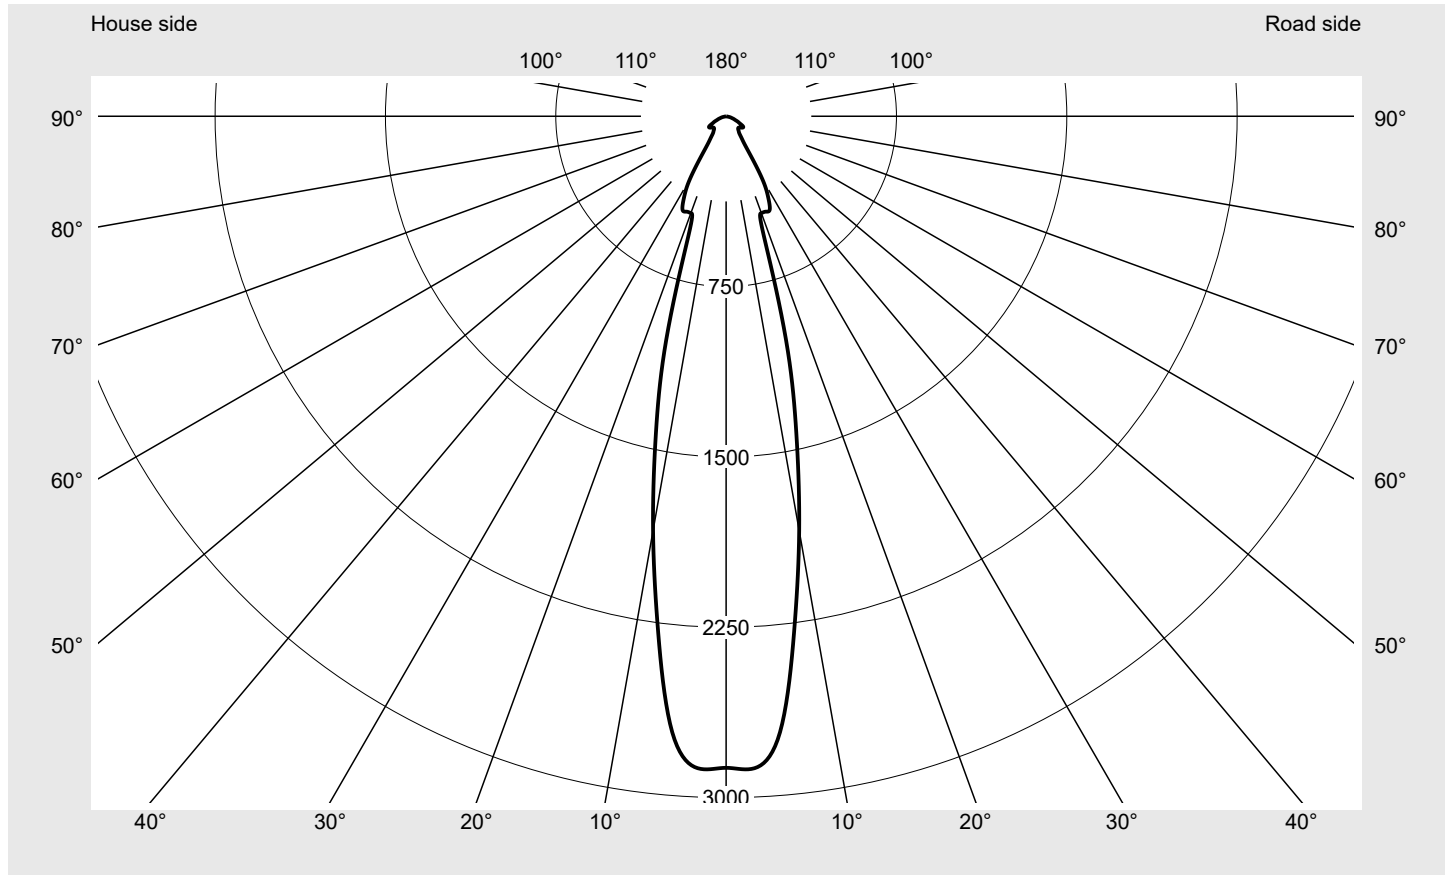

Photometric test report

Family
Floodlight FL21 mini

Order number: 5XA7771D2B1A
EAN: 4058352653227

LP number
59238_66

Version mounting bracket
Optic direct, symmetric ellipsoid distribution
 R120004
Cover toughened safety glass
Lamps LED 3000 K | CRI ≥ 70
Controlgear ECG SITECO iQ
Rated values Net luminous flux = 18020 lm
 Power consumption = 143.0 W
 Luminous efficacy = 126 lm/W

serial
documentation
26.08.2022

siteco

Luminous intensity in cd/klm

C180-0

Imax: 2873 cd/klm

Luminaire output ratios

Eta	100.0%
Eta 0° - 90°	100.0%
Eta 90° - 180°	0.0%

Luminous intensity class acc. to EN13201-2

Class:	G6
Imax 70°	36.4
Imax 80°	9.1
Imax 90°	0.0
Imax >90°	0.0
Imax >95°	0.0

Measurement conditions

DIN EN 13032 and DIN 5032

Photometric test report

Family
Floodlight FL21 mini

Order number: 5XA7771D2B1A
EAN: 4058352653227

LP number
59238_66

Envelope curve in cd/klm KMK 2.5° KMK 0° siteco

Photometric test report

Family Floodlight FL21 mini	Order number: 5XA7771D2B1A EAN: 4058352653227	LP number 59238_66
---------------------------------------	--	------------------------------