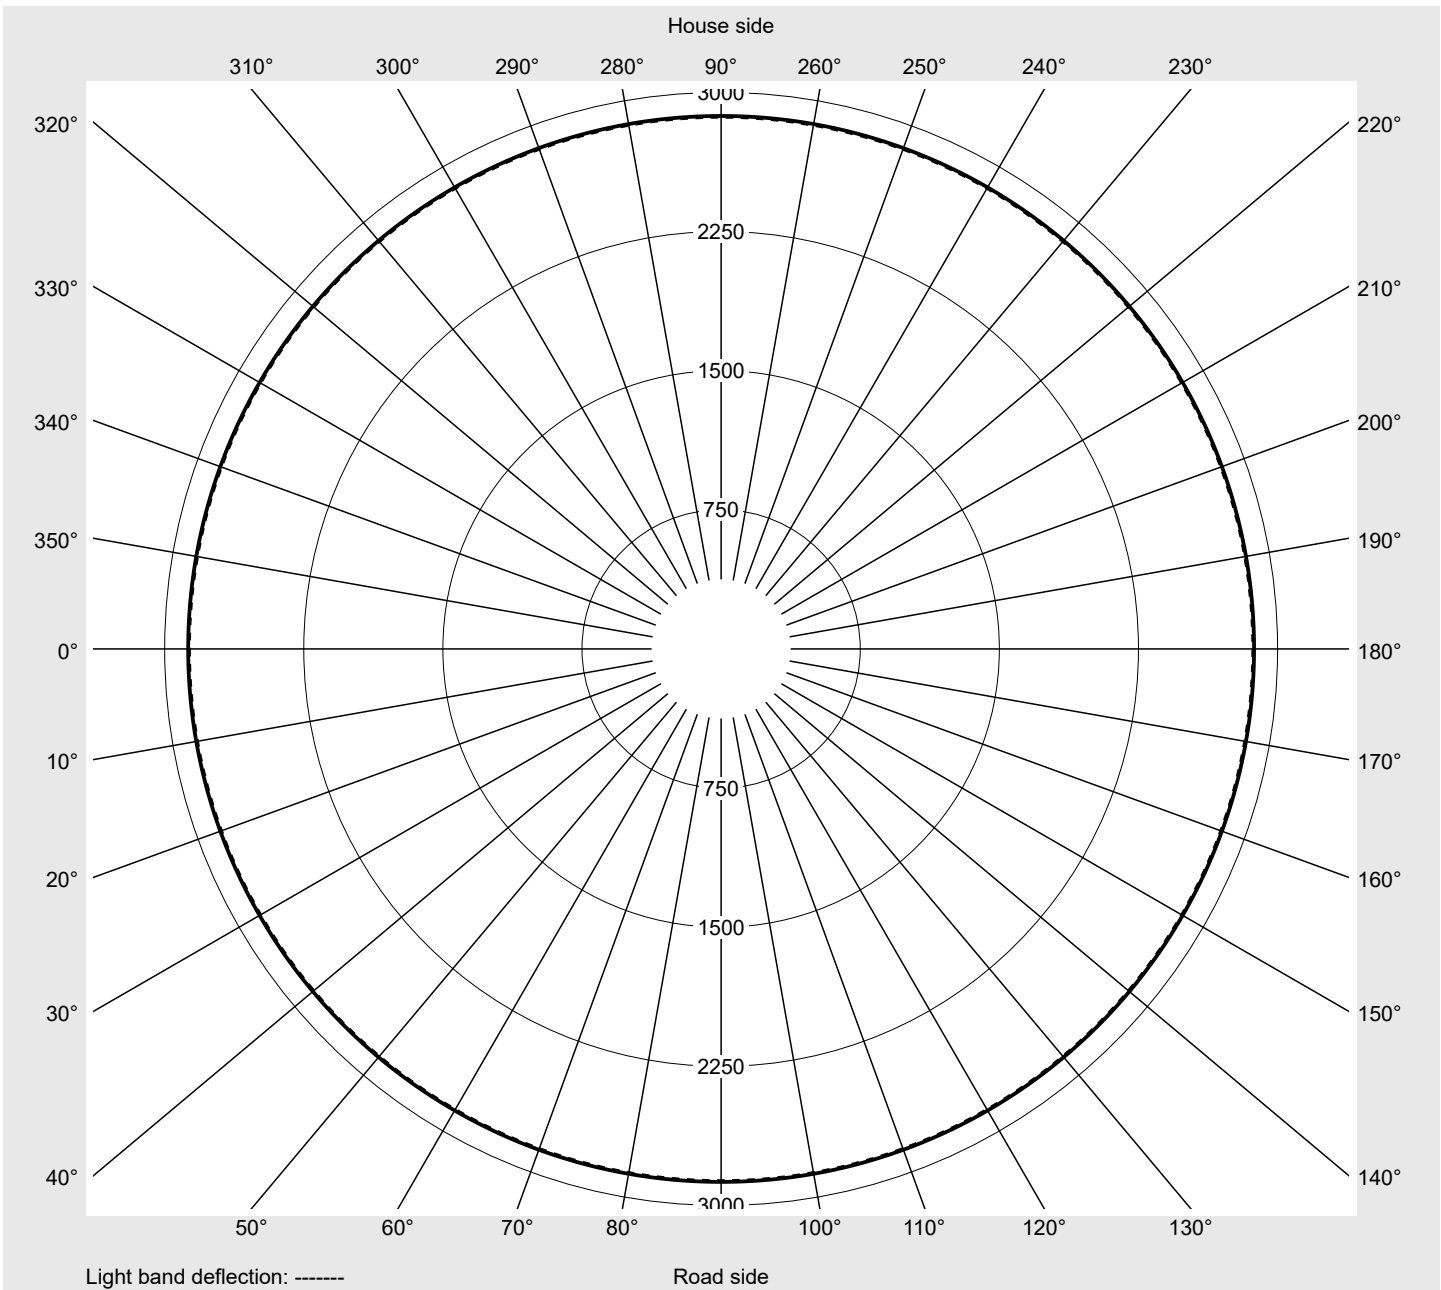

Photometric test report

Family
Floodlight FL21 mini

Order number: 5XA7771D2B1A
EAN: 4058352653227

LP number
59238_66

Version mounting bracket
Optic direct, symmetric ellipsoid distribution
 R120004
Cover toughened safety glass
Lamps LED 3000 K | CRI ≥ 70
Controlgear ECG SITECO iQ
Rated values Net luminous flux = 18020 lm
 Power consumption = 143.0 W
 Luminous efficacy = 126 lm/W

serial
documentation
26.08.2022

siteco

Luminous intensity in cd/klm

C180-0

Imax: 2873 cd/klm

Luminaire output ratios

Eta	100.0%
Eta 0° - 90°	100.0%
Eta 90° - 180°	0.0%

Luminous intensity class acc. to EN13201-2

Class:	G6
Imax 70°	36.4
Imax 80°	9.1
Imax 90°	0.0
Imax >90°	0.0
Imax >95°	0.0

Measurement conditions

DIN EN 13032 and DIN 5032

Photometric test report

Family
Floodlight FL21 mini

Order number: 5XA7771D2B1A
EAN: 4058352653227

LP number
59238_66

Envelope curve in cd/klm KMK 2.5° KMK 0° siteco

Photometric test report

Family Floodlight FL21 mini	Order number: 5XA7771D2B1A EAN: 4058352653227	LP number 59238_66
---------------------------------------	--	------------------------------