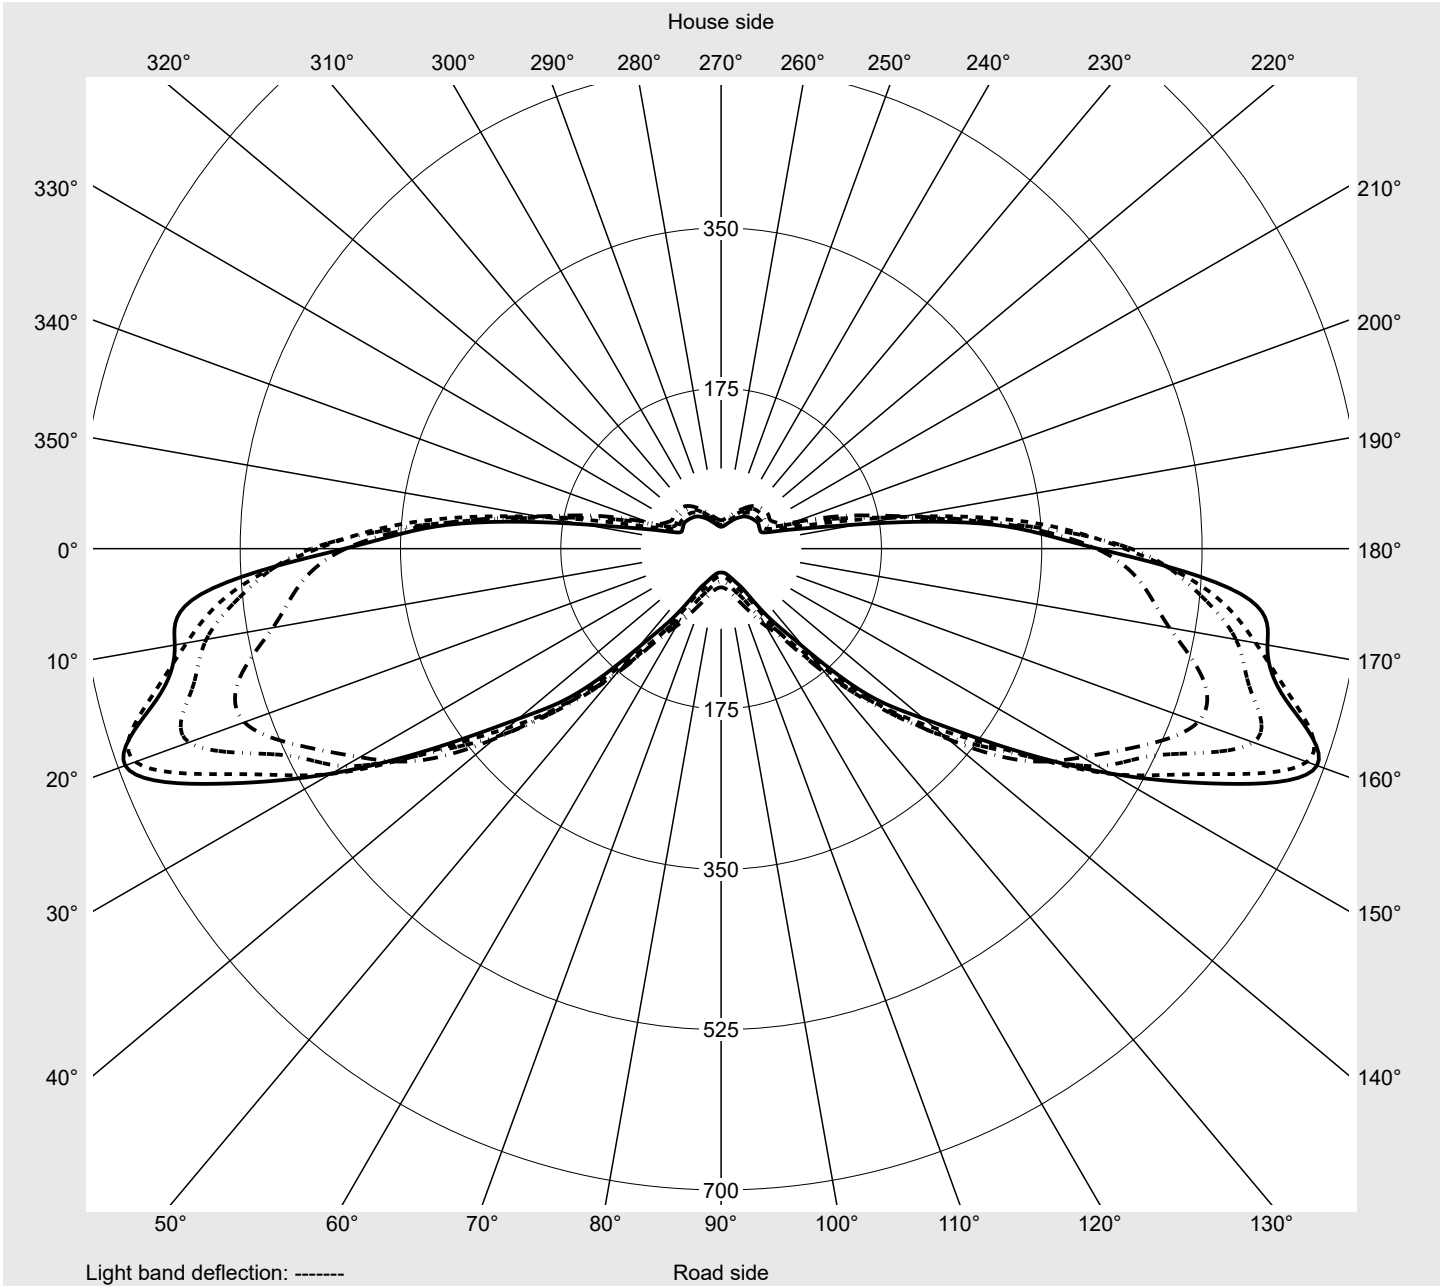

Photometric test report

Family Streetlight 11 micro LED	Order number: 5XC1B51E08CE EAN: 4058352583371	LP number 59318_83
	Version post-top or side-entry mounting Optic asymmetric, extremely wide distribution (ST0.5a) Cover transparent, PMMA Lamps LED 3000 K CRI ≥ 70 Controlgear ECG SITECO iQ Rated values Net luminous flux = 1860 lm Power consumption = 12.6 W Luminous efficacy = 147.6 lm/W	serial documentation 16.01.2023

Luminous intensity in cd/klm C180-0 C200-20 C205-25 C270-90 **Imax: 692 cd/klm**

Luminaire output ratios	
Eta	100.0%
Eta 0° - 90°	100.0%
Eta 90° - 180°	0.0%
Measurement conditions	
DIN EN 13032 and DIN 5032	

Luminous intensity class acc. to EN13201-2	
Class:	G3
Imax 70°	625.9
Imax 80°	83.0
Imax 90°	0.0
Imax >90°	0.0
Imax >95°	0.0

Photometric test report

Family Streetlight 11 micro LED	Order number: 5XC1B51E08CE EAN: 4058352583371	LP number 59318_83
---	--	------------------------------

Envelope curve in cd/klm **KMK 65°** **KMK 62,5°** **KMK 60°** **KMK 57,5°** **siteco**

Photometric test report

Family Streetlight 11 micro LED	Order number: 5XC1B51E08CE EAN: 4058352583371	LP number 59318_83
Table of values for luminous intensities		Maximum luminous intensity
		siteco