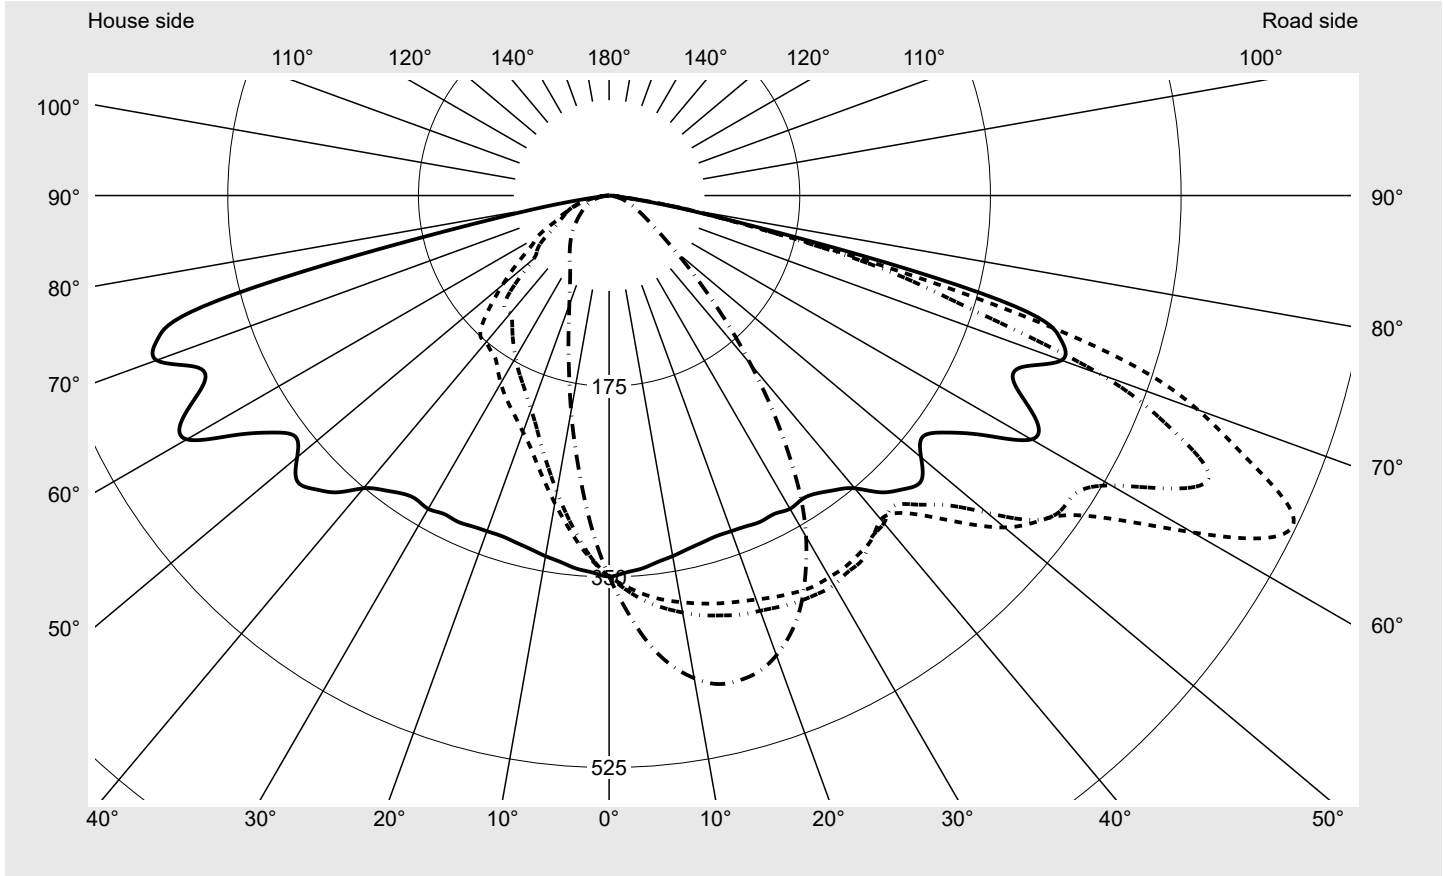

Photometric test report

Family Streetlight 11 micro LED	Order number: 5XC1B51E08CE EAN: 4058352583371	LP number 59318_83
	Version post-top or side-entry mounting Optic asymmetric, extremely wide distribution (ST0.5a) Cover transparent, PMMA Lamps LED 3000 K CRI ≥ 70 Controlgear ECG SITECO iQ Rated values Net luminous flux = 1860 lm Power consumption = 12.6 W Luminous efficacy = 147.6 lm/W	serial documentation 16.01.2023

Luminous intensity in cd/klm C180-0 C200-20 C205-25 C270-90 **Imax: 692 cd/klm**

Luminaire output ratios	
Eta	100.0%
Eta 0° - 90°	100.0%
Eta 90° - 180°	0.0%
Measurement conditions	
DIN EN 13032 and DIN 5032	

Luminous intensity class acc. to EN13201-2	
Class:	G3
Imax 70°	625.9
Imax 80°	83.0
Imax 90°	0.0
Imax >90°	0.0
Imax >95°	0.0

Photometric test report

Family Streetlight 11 micro LED	Order number: 5XC1B51E08CE EAN: 4058352583371	LP number 59318_83
---	--	------------------------------

Envelope curve in cd/klm **KMK 65°** **KMK 62,5°** **KMK 60°** **KMK 57,5°** **siteco**

Photometric test report

Family Streetlight 11 micro LED	Order number: 5XC1B51E08CE EAN: 4058352583371	LP number 59318_83
Table of values for luminous intensities		Maximum luminous intensity
		siteco