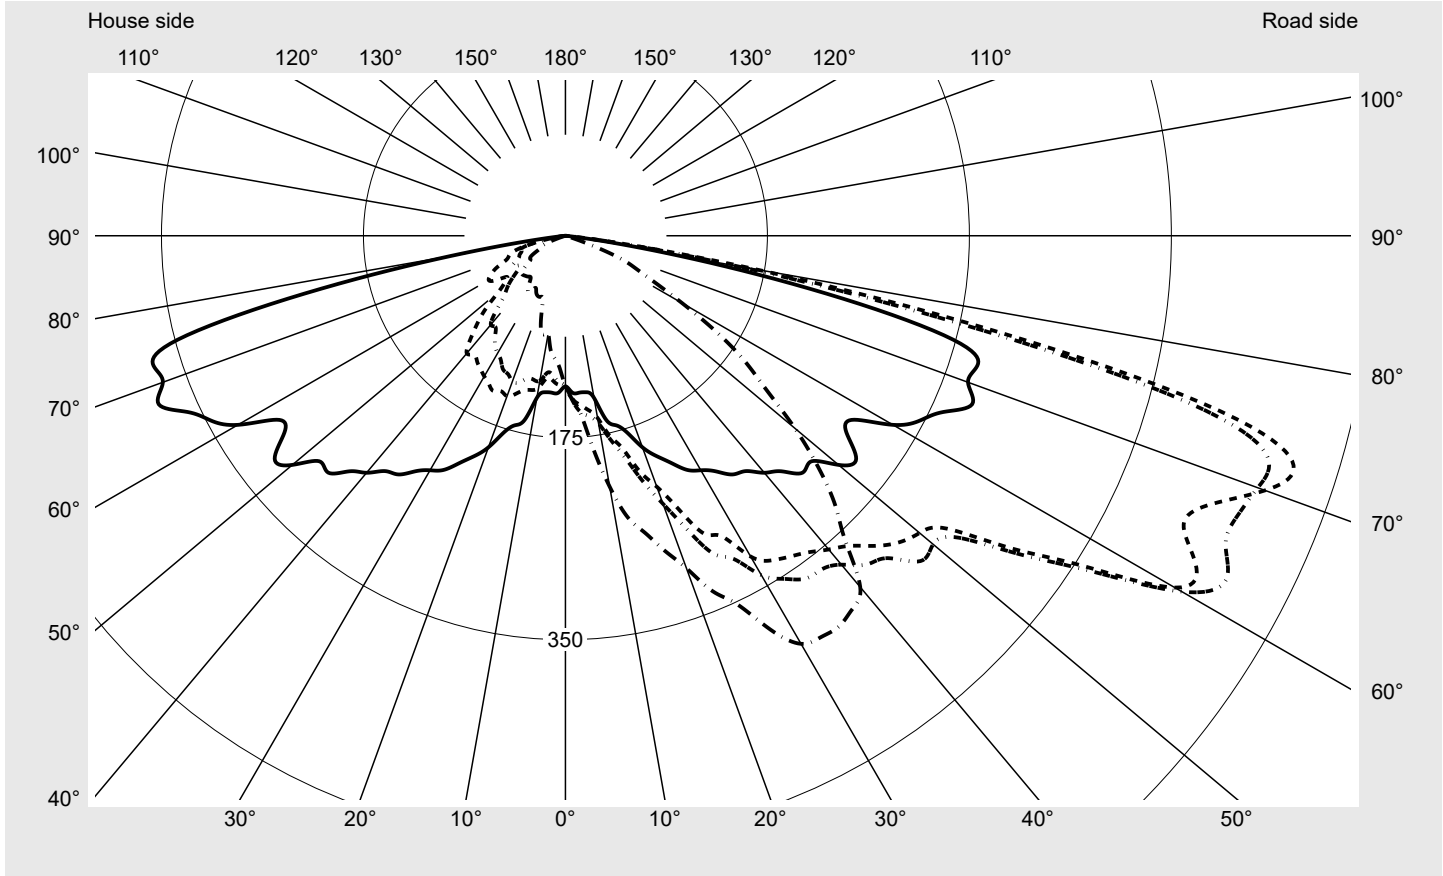

Photometric test report

Family Streetlight 11 micro LED	Order number: 5XC1M51F08CE EAN: 4058352557631	LP number 59453_9
	Version post-top or side-entry mounting Optic asymmetric, extreme wide distribution (ST1.0a) Cover transparent, PMMA Lamps LED 3000 K CRI ≥ 70 Controlgear ECG SITECO iQ Rated values Net luminous flux = 1820 lm Power consumption = 12.6 W Luminous efficacy = 144.4 lm/W	serial documentation 27.09.2023

Luminous intensity in cd/klm C180-0 C195-15 C200-20 C270-90 **Imax: 661 cd/klm**

Luminaire output ratios	
Eta	100.0%
Eta 0° - 90°	100.0%
Eta 90° - 180°	0.0%
Measurement conditions	
DIN EN 13032 and DIN 5032	

Luminous intensity class acc. to EN13201-2	
Class:	G1
Imax 70°	645.0
Imax 80°	167.3
Imax 90°	0.0
Imax >90°	0.0
Imax >95°	0.0

Photometric test report

Family Streetlight 11 micro LED	Order number: 5XC1M51F08CE EAN: 4058352557631	LP number 59453_9
--	--	------------------------------------

Envelope curve in cd/klm **KMK 72.5°** **KMK 70°** **KMK 67.5°** **KMK 65°** **siteco**

Photometric test report

Family Streetlight 11 micro LED	Order number: 5XC1M51F08CE EAN: 4058352557631	LP number 59453_9
Table of values for luminous intensities		Maximum luminous intensity
siteco		