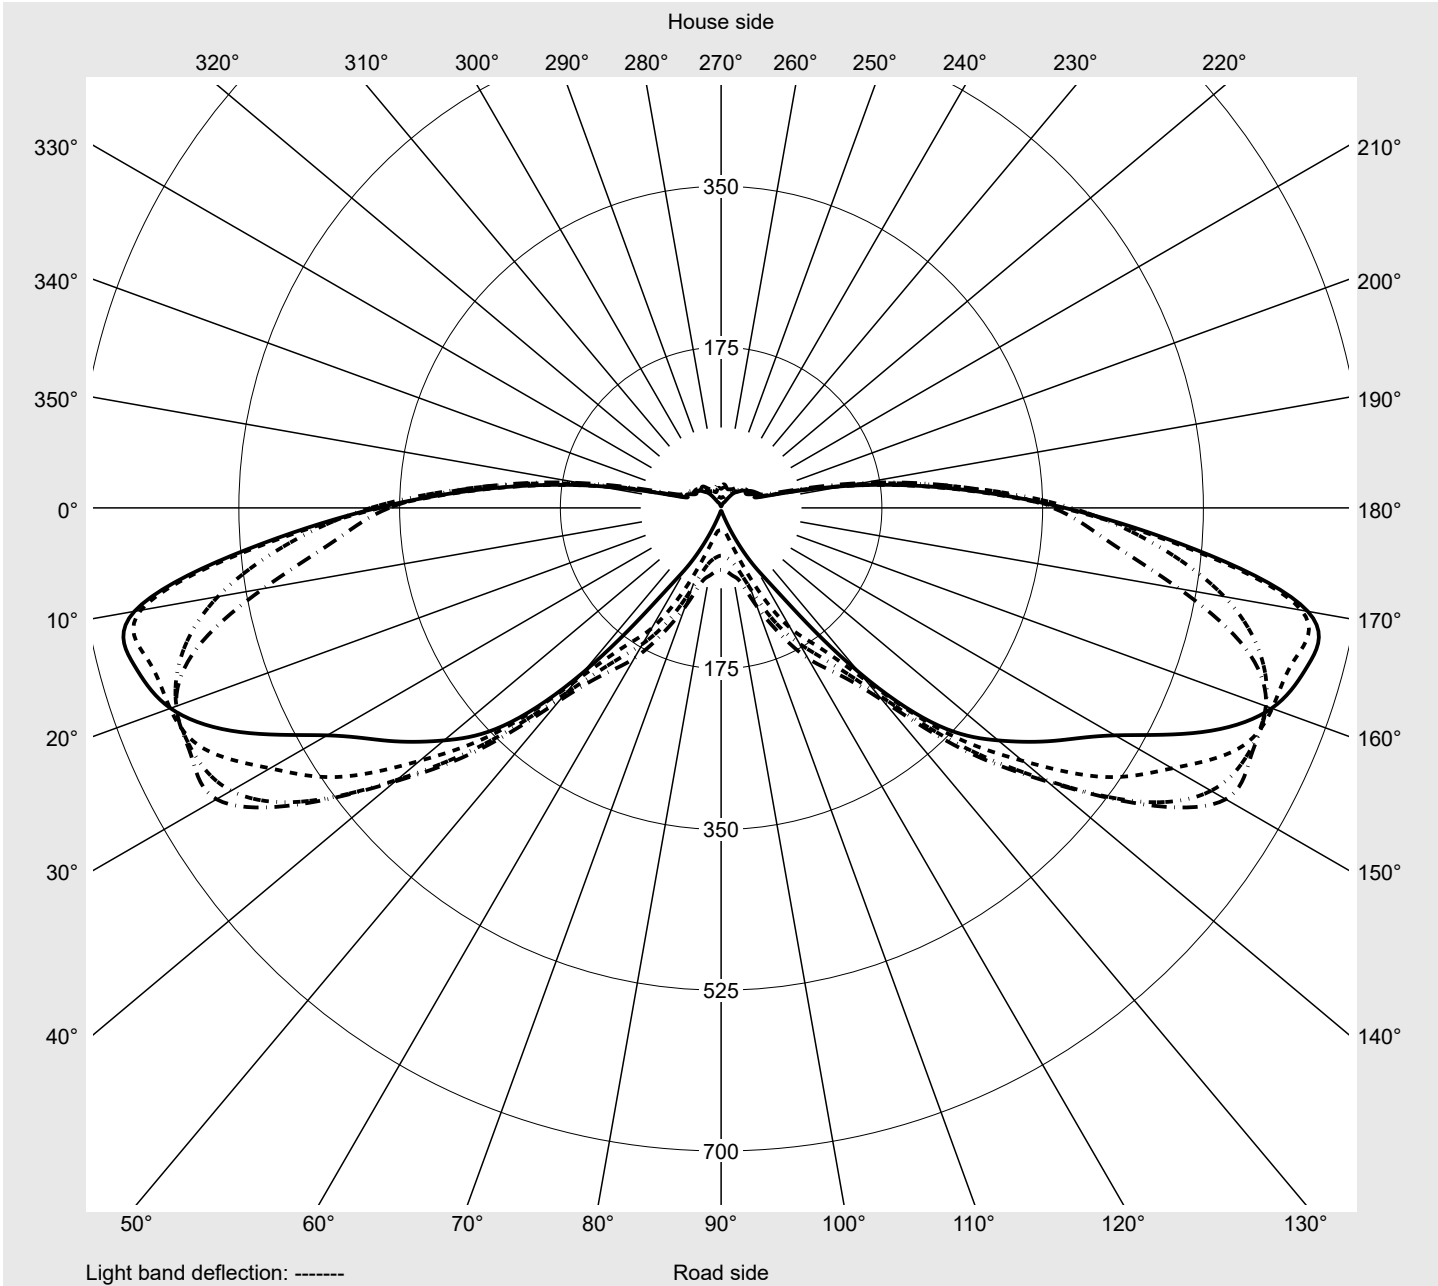

Photometric test report

Family Streetlight 11 micro LED	Order number: 5XC1M51F08CE EAN: 4058352557631	LP number 59453_9
	Version post-top or side-entry mounting Optic asymmetric, extreme wide distribution (ST1.0a) Cover transparent, PMMA Lamps LED 3000 K CRI ≥ 70 Controlgear ECG SITECO iQ Rated values Net luminous flux = 1820 lm Power consumption = 12.6 W Luminous efficacy = 144.4 lm/W	serial documentation 27.09.2023

Luminous intensity in cd/klm C180-0 C195-15 C200-20 C270-90 **Imax: 661 cd/klm**

Luminaire output ratios	
Eta	100.0%
Eta 0° - 90°	100.0%
Eta 90° - 180°	0.0%
Measurement conditions	
DIN EN 13032 and DIN 5032	

Luminous intensity class acc. to EN13201-2	
Class:	G1
Imax 70°	645.0
Imax 80°	167.3
Imax 90°	0.0
Imax >90°	0.0
Imax >95°	0.0

Photometric test report

Family Streetlight 11 micro LED	Order number: 5XC1M51F08CE EAN: 4058352557631	LP number 59453_9
--	--	------------------------------------

Envelope curve in cd/klm **KMK 72.5°** **KMK 70°** **KMK 67.5°** **KMK 65°** **siteco**

Photometric test report

Family Streetlight 11 micro LED	Order number: 5XC1M51F08CE EAN: 4058352557631	LP number 59453_9
Table of values for luminous intensities		Maximum luminous intensity
siteco		