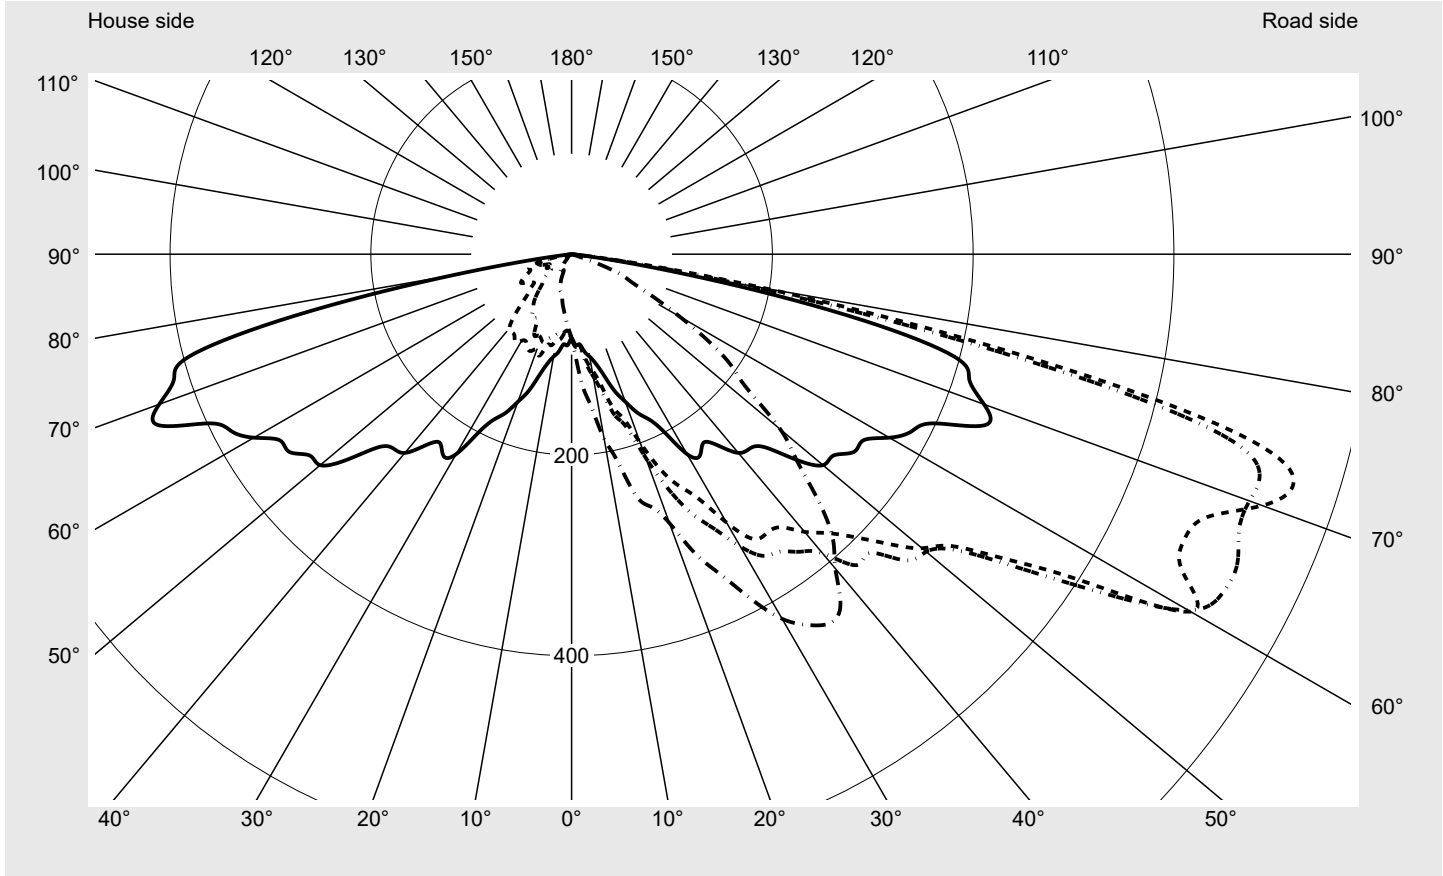

Photometric test report

Family Streetlight 11 micro LED	Order number: 5XC1N51F08DE EAN: 4058352557730	LP number 59457_9
	Version post-top or side-entry mounting Optic asymmetric, extreme wide distribution with Back Light Control (ST1.0aB) Cover transparent, PMMA Lamps LED 3000 K CRI ≥ 70 Controlgear ECG SITECO iQ Rated values Net luminous flux = 3110 lm Power consumption = 25.6 W Luminous efficacy = 121.5 lm/W	serial documentation 27.09.2023
		

Luminous intensity in cd/klm C180-0 C195-15 C200-20 C270-90 **Imax: 754 cd/klm**

Luminaire output ratios	
Eta	100.0%
Eta 0° - 90°	100.0%
Eta 90° - 180°	0.0%

Luminous intensity class acc. to EN13201-2	
Class:	G1
Imax 70°	742.9
Imax 80°	194.9
Imax 90°	0.0
Imax >90°	0.0
Imax >95°	0.0

Measurement conditions
DIN EN 13032 and DIN 5032

Photometric test report

Family Streetlight 11 micro LED	Order number: 5XC1N51F08DE EAN: 4058352557730	LP number 59457_9
---	--	-----------------------------

Envelope curve in cd/klm **KMK 72.5°** **KMK 70°** **KMK 67.5°** **KMK 65°** **siteco**

Photometric test report

Family Streetlight 11 micro LED	Order number: 5XC1N51F08DE EAN: 4058352557730	LP number 59457_9
Table of values for luminous intensities		Maximum luminous intensity
siteco		