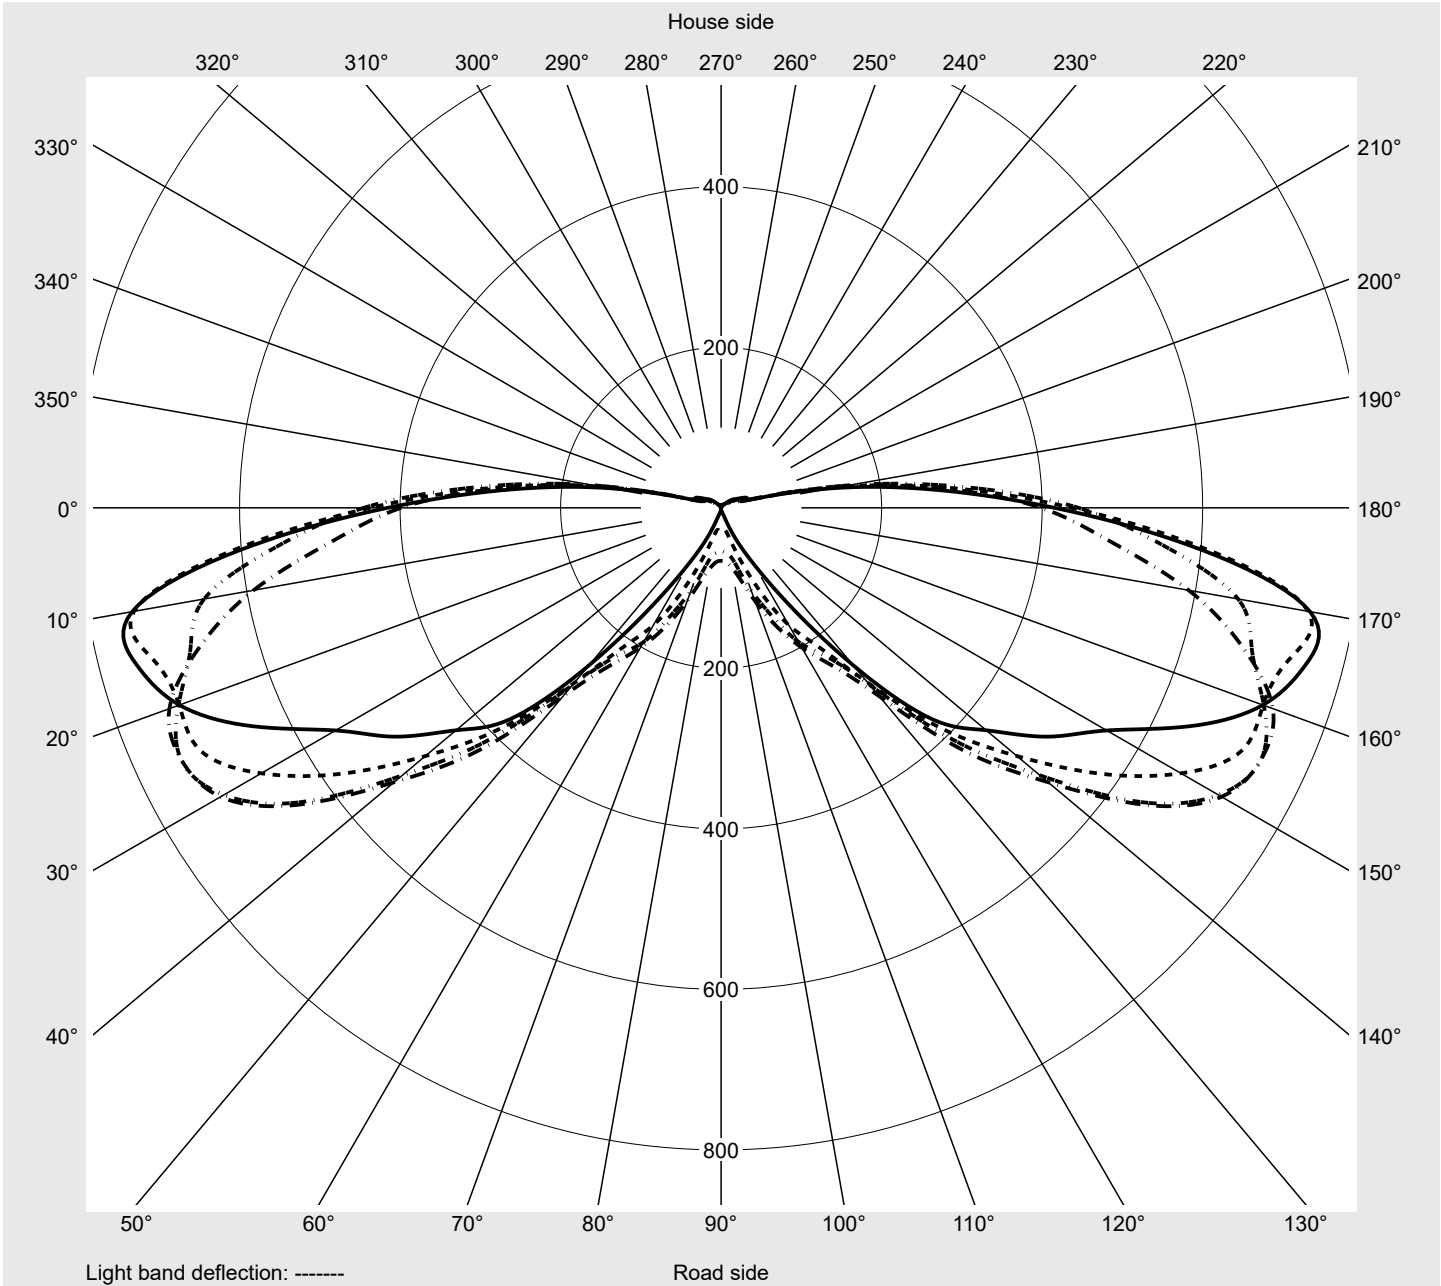

Photometric test report

Family Streetlight 11 micro LED	Order number: 5XC1N51F08DE EAN: 4058352557730	LP number 59457_9
	Version post-top or side-entry mounting Optic asymmetric, extreme wide distribution with Back Light Control (ST1.0aB) Cover transparent, PMMA Lamps LED 3000 K CRI ≥ 70 Controlgear ECG SITECO iQ Rated values Net luminous flux = 3110 lm Power consumption = 25.6 W Luminous efficacy = 121.5 lm/W	serial documentation 27.09.2023
		

Luminous intensity in cd/klm C180-0 C195-15 C200-20 C270-90 **Imax: 754 cd/klm**

Luminaire output ratios	
Eta	100.0%
Eta 0° - 90°	100.0%
Eta 90° - 180°	0.0%

Luminous intensity class acc. to EN13201-2	
Class:	G1
Imax 70°	742.9
Imax 80°	194.9
Imax 90°	0.0
Imax >90°	0.0
Imax >95°	0.0

Measurement conditions
DIN EN 13032 and DIN 5032

Photometric test report

Family Streetlight 11 micro LED	Order number: 5XC1N51F08DE EAN: 4058352557730	LP number 59457_9
---	--	-----------------------------

Envelope curve in cd/klm **KMK 72.5°** **KMK 70°** **KMK 67.5°** **KMK 65°** **siteco**

Photometric test report

Family Streetlight 11 micro LED	Order number: 5XC1N51F08DE EAN: 4058352557730	LP number 59457_9
Table of values for luminous intensities		Maximum luminous intensity
siteco		