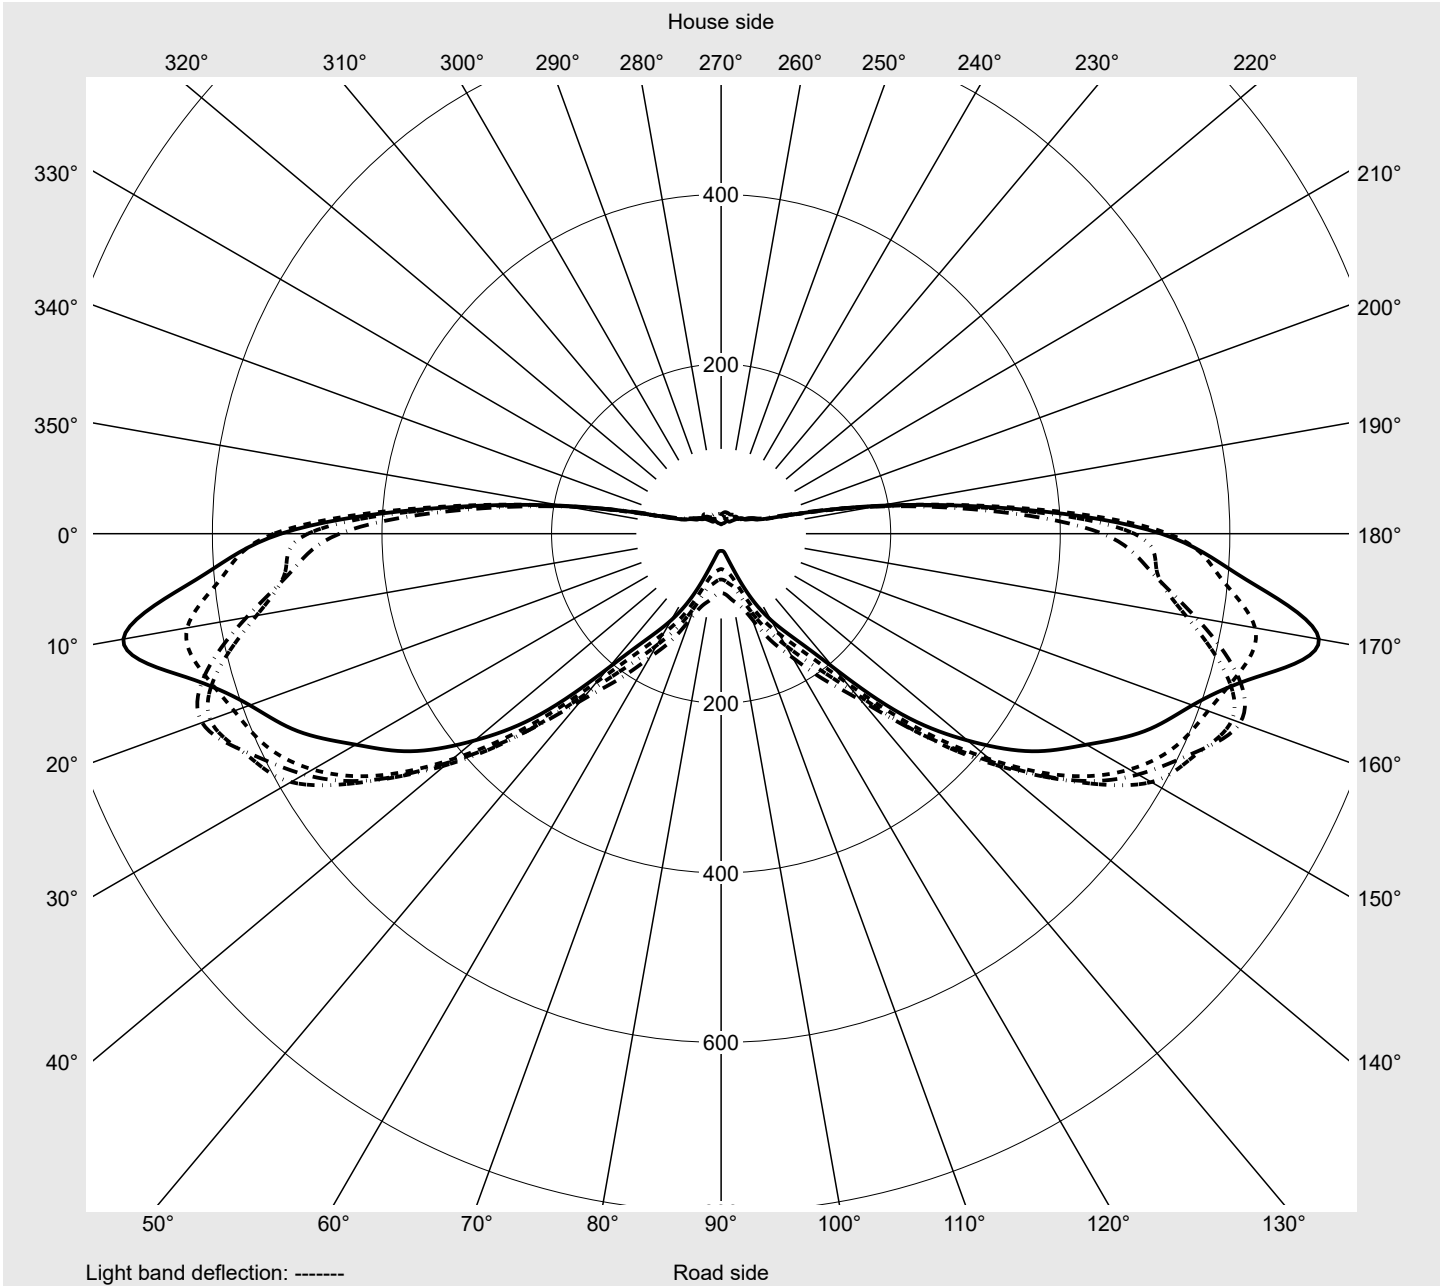

Photometric test report

Family Streetlight 11 mini LED	Order number: 5XC2K51F08GE EAN: 4058352991435	LP number 59352_8
	Version post-top or side-entry mounting Optic asymmetric, extremely wide distribution with an additional rear light component (ST1.0P1.0) Cover transparent, PMMA Lamps LED 3000 K CRI ≥ 70 Controlgear ECG SITECO iQ Rated values Net luminous flux = 3460 lm Power consumption = 22.7 W Luminous efficacy = 152.4 lm/W	serial documentation 28.09.2023

Luminous intensity in cd/klm C180-0 C190-10 C195-15 C270-90 **Imax: 716 cd/klm**

Luminaire output ratios

Eta	100.0%
Eta 0° - 90°	100.0%
Eta 90° - 180°	0.0%

Luminous intensity class acc. to EN13201-2

Class:	---
Imax 70°	715.9
Imax 80°	211.6
Imax 90°	0.0
Imax >90°	0.0
Imax >95°	0.0

Measurement conditions

DIN EN 13032 and DIN 5032

Photometric test report

Family Streetlight 11 mini LED	Order number: 5XC2K51F08GE EAN: 4058352991435	LP number 59352_8
--	--	-----------------------------

Envelope curve in cd/klm **KMK 70°** **KMK 67.5°** **KMK 65°** **KMK 62.5°** **siteco**

Photometric test report

Family Streetlight 11 mini LED	Order number: 5XC2K51F08GE EAN: 4058352991435	LP number 59352_8
Table of values for luminous intensities		Maximum luminous intensity
siteco		