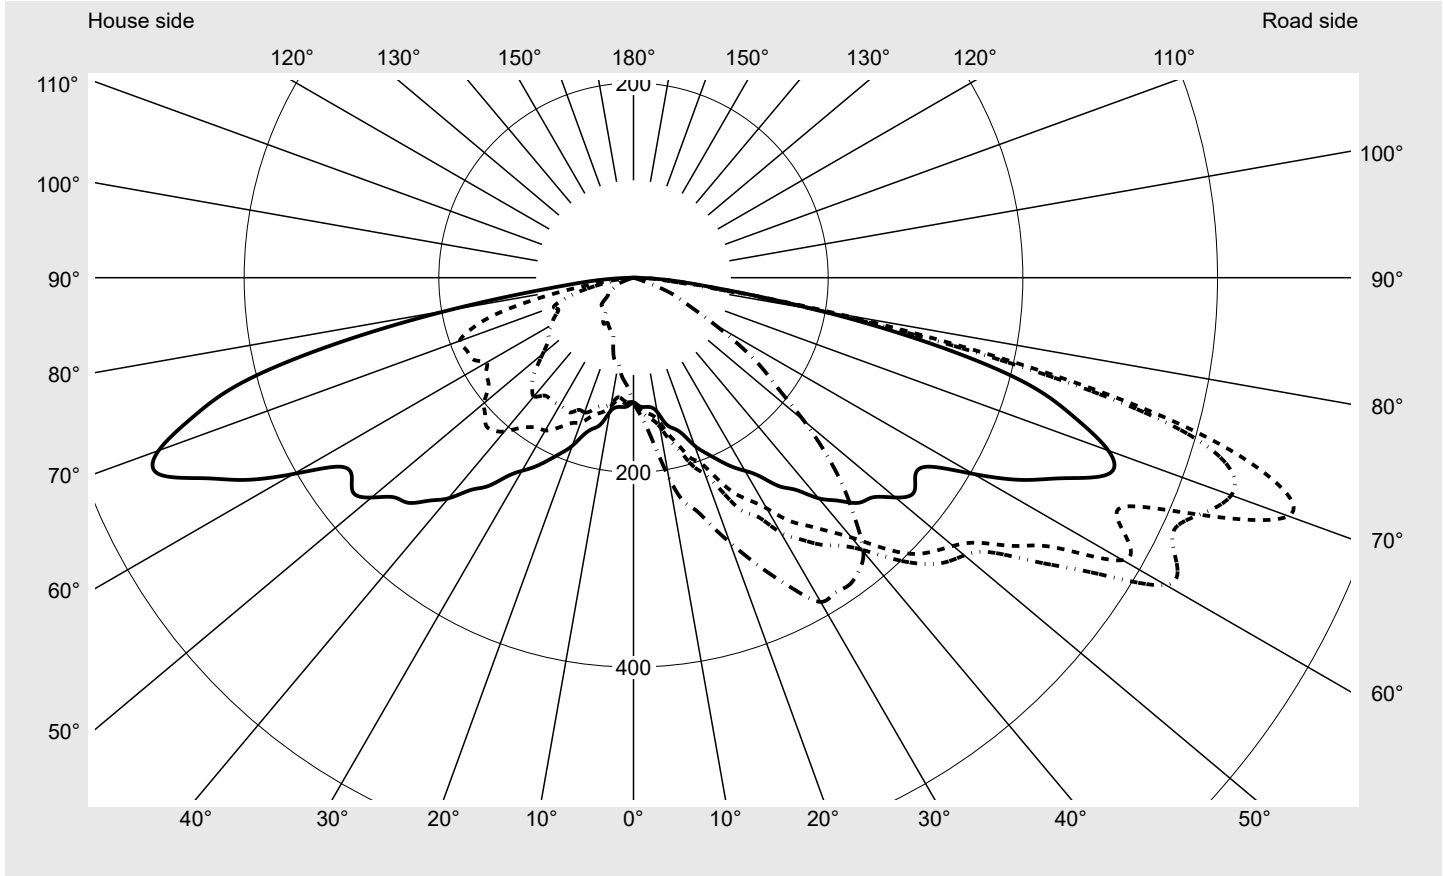

Photometric test report

Family Streetlight 11 mini LED	Order number: 5XC2K51F08GE EAN: 4058352991435	LP number 59352_8
	Version post-top or side-entry mounting Optic asymmetric, extremely wide distribution with an additional rear light component (ST1.0P1.0) Cover transparent, PMMA Lamps LED 3000 K CRI ≥ 70 Controlgear ECG SITECO iQ Rated values Net luminous flux = 3460 lm Power consumption = 22.7 W Luminous efficacy = 152.4 lm/W	serial documentation 28.09.2023

Luminous intensity in cd/klm C180-0 C190-10 C195-15 C270-90 **Imax: 716 cd/klm**

Luminaire output ratios

Eta	100.0%
Eta 0° - 90°	100.0%
Eta 90° - 180°	0.0%

Luminous intensity class acc. to EN13201-2

Class:	---
Imax 70°	715.9
Imax 80°	211.6
Imax 90°	0.0
Imax >90°	0.0
Imax >95°	0.0

Measurement conditions

DIN EN 13032 and DIN 5032

Photometric test report

Family Streetlight 11 mini LED	Order number: 5XC2K51F08GE EAN: 4058352991435	LP number 59352_8
--	--	-----------------------------

Envelope curve in cd/klm **KMK 70°** **KMK 67.5°** **KMK 65°** **KMK 62.5°** **siteco**

Photometric test report

Family Streetlight 11 mini LED	Order number: 5XC2K51F08GE EAN: 4058352991435	LP number 59352_8
Table of values for luminous intensities		Maximum luminous intensity
siteco		