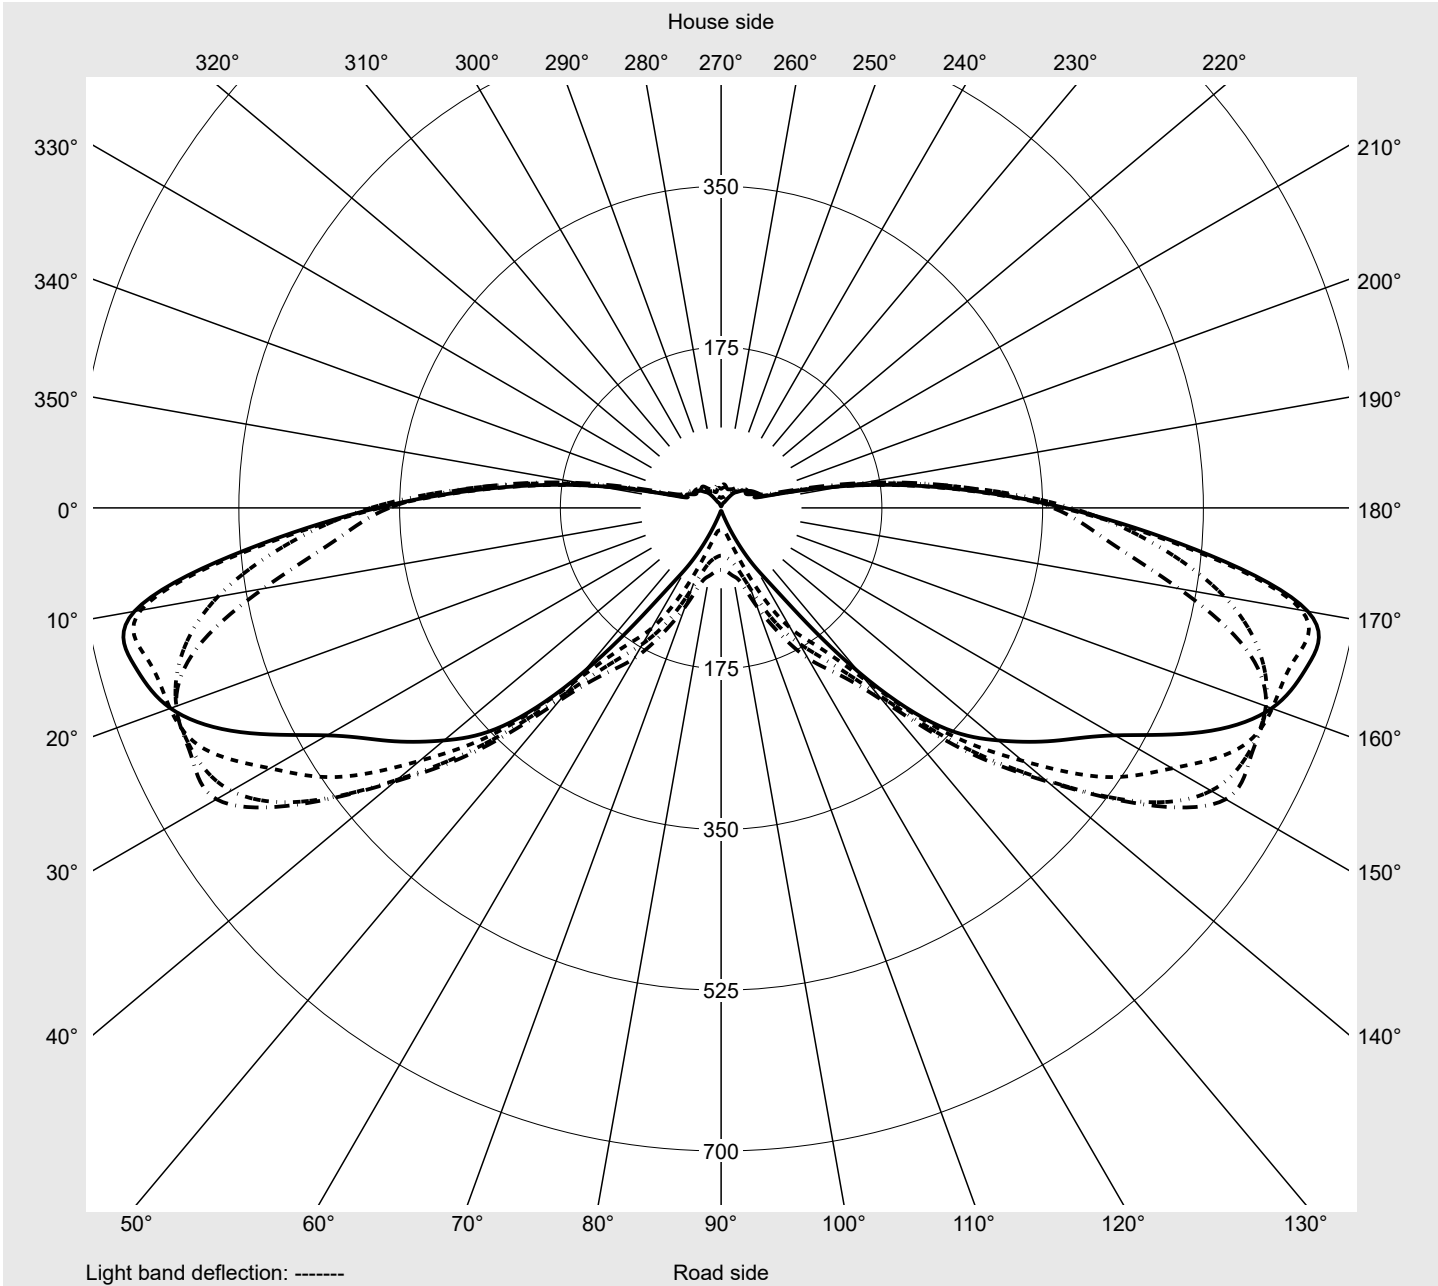

Photometric test report

Family Streetlight 11 mini LED	Order number: 5XC2M41F08HE EAN: 4058352558423	LP number 59453_76
	Version post-top or side-entry mounting Optic asymmetric, extreme wide distribution (ST1.0a) Cover transparent, PMMA Lamps LED 4000 K CRI ≥ 70 Controlgear ECG SITECO iQ Rated values Net luminous flux = 8550 lm Power consumption = 58.6 W Luminous efficacy = 145.9 lm/W	serial documentation 28.09.2023

Luminous intensity in cd/klm C180-0 C195-15 C200-20 C270-90 **Imax: 661 cd/klm**

Luminaire output ratios

Eta	100.0%
Eta 0° - 90°	100.0%
Eta 90° - 180°	0.0%

Luminous intensity class acc. to EN13201-2

Class:	G1
Imax 70°	645.0
Imax 80°	167.3
Imax 90°	0.0
Imax >90°	0.0
Imax >95°	0.0

Measurement conditions

DIN EN 13032 and DIN 5032

Photometric test report

Family Streetlight 11 mini LED	Order number: 5XC2M41F08HE EAN: 4058352558423	LP number 59453_76
--	--	------------------------------

Envelope curve in cd/klm **KMK 72.5°** **KMK 70°** **KMK 67.5°** **KMK 65°** **siteco**

Photometric test report

Family Streetlight 11 mini LED	Order number: 5XC2M41F08HE EAN: 4058352558423	LP number 59453_76
Table of values for luminous intensities		Maximum luminous intensity
siteco		