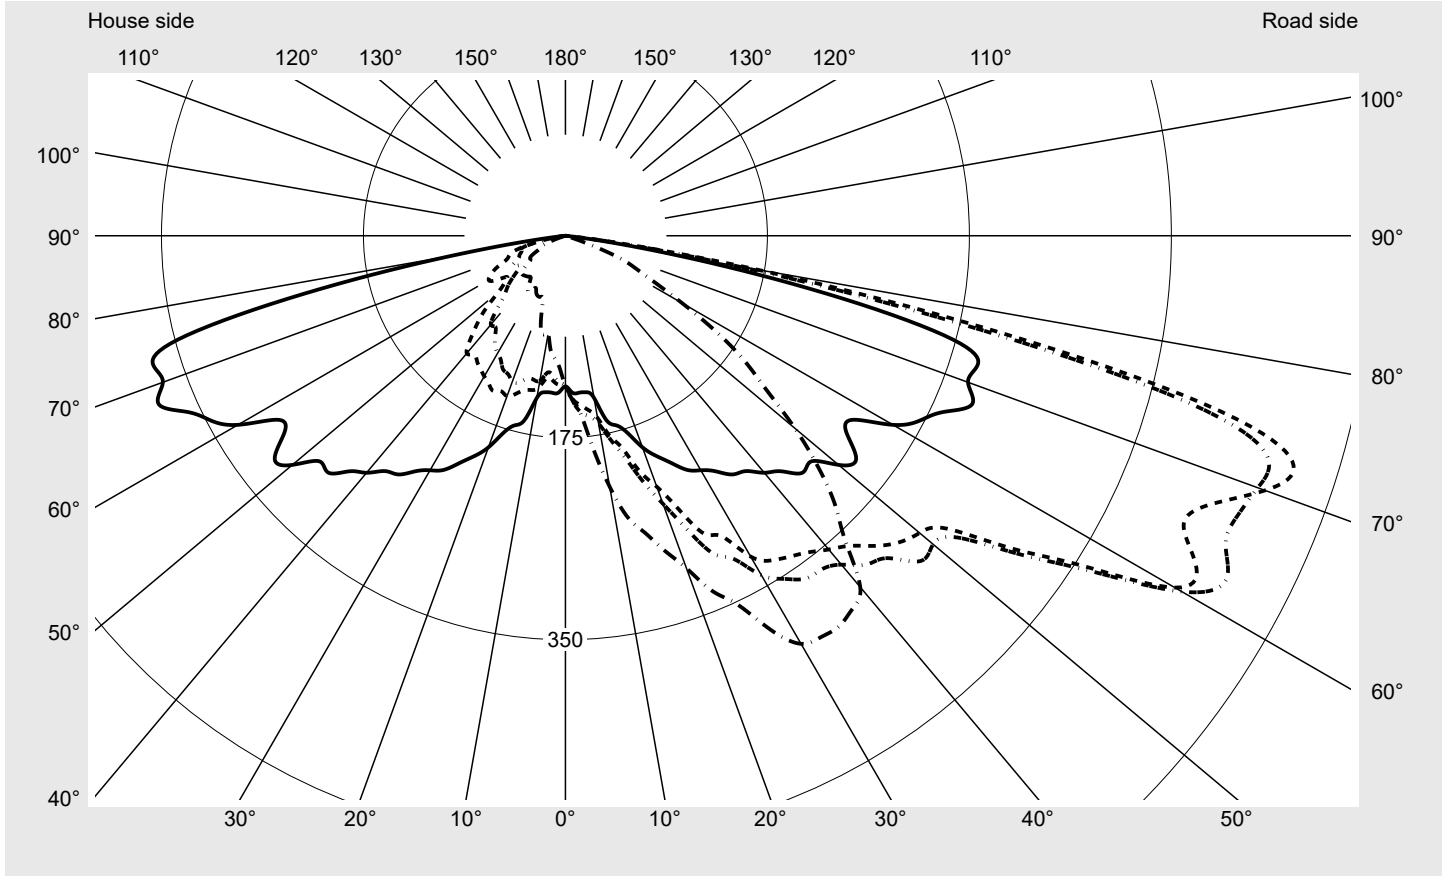

Photometric test report

Family Streetlight 11 mini LED	Order number: 5XC2M41F08HE EAN: 4058352558423	LP number 59453_76
	Version post-top or side-entry mounting Optic asymmetric, extreme wide distribution (ST1.0a) Cover transparent, PMMA Lamps LED 4000 K CRI ≥ 70 Controlgear ECG SITECO iQ Rated values Net luminous flux = 8550 lm Power consumption = 58.6 W Luminous efficacy = 145.9 lm/W	serial documentation 28.09.2023

Luminous intensity in cd/klm C180-0 C195-15 C200-20 C270-90 **Imax: 661 cd/klm**

Luminaire output ratios

Eta	100.0%
Eta 0° - 90°	100.0%
Eta 90° - 180°	0.0%

Luminous intensity class acc. to EN13201-2

Class:	G1
Imax 70°	645.0
Imax 80°	167.3
Imax 90°	0.0
Imax >90°	0.0
Imax >95°	0.0

Measurement conditions

DIN EN 13032 and DIN 5032

Photometric test report

Family Streetlight 11 mini LED	Order number: 5XC2M41F08HE EAN: 4058352558423	LP number 59453_76
--	--	------------------------------

Envelope curve in cd/klm **KMK 72.5°** **KMK 70°** **KMK 67.5°** **KMK 65°** **siteco**

Photometric test report

Family Streetlight 11 mini LED	Order number: 5XC2M41F08HE EAN: 4058352558423	LP number 59453_76
Table of values for luminous intensities		Maximum luminous intensity
siteco		