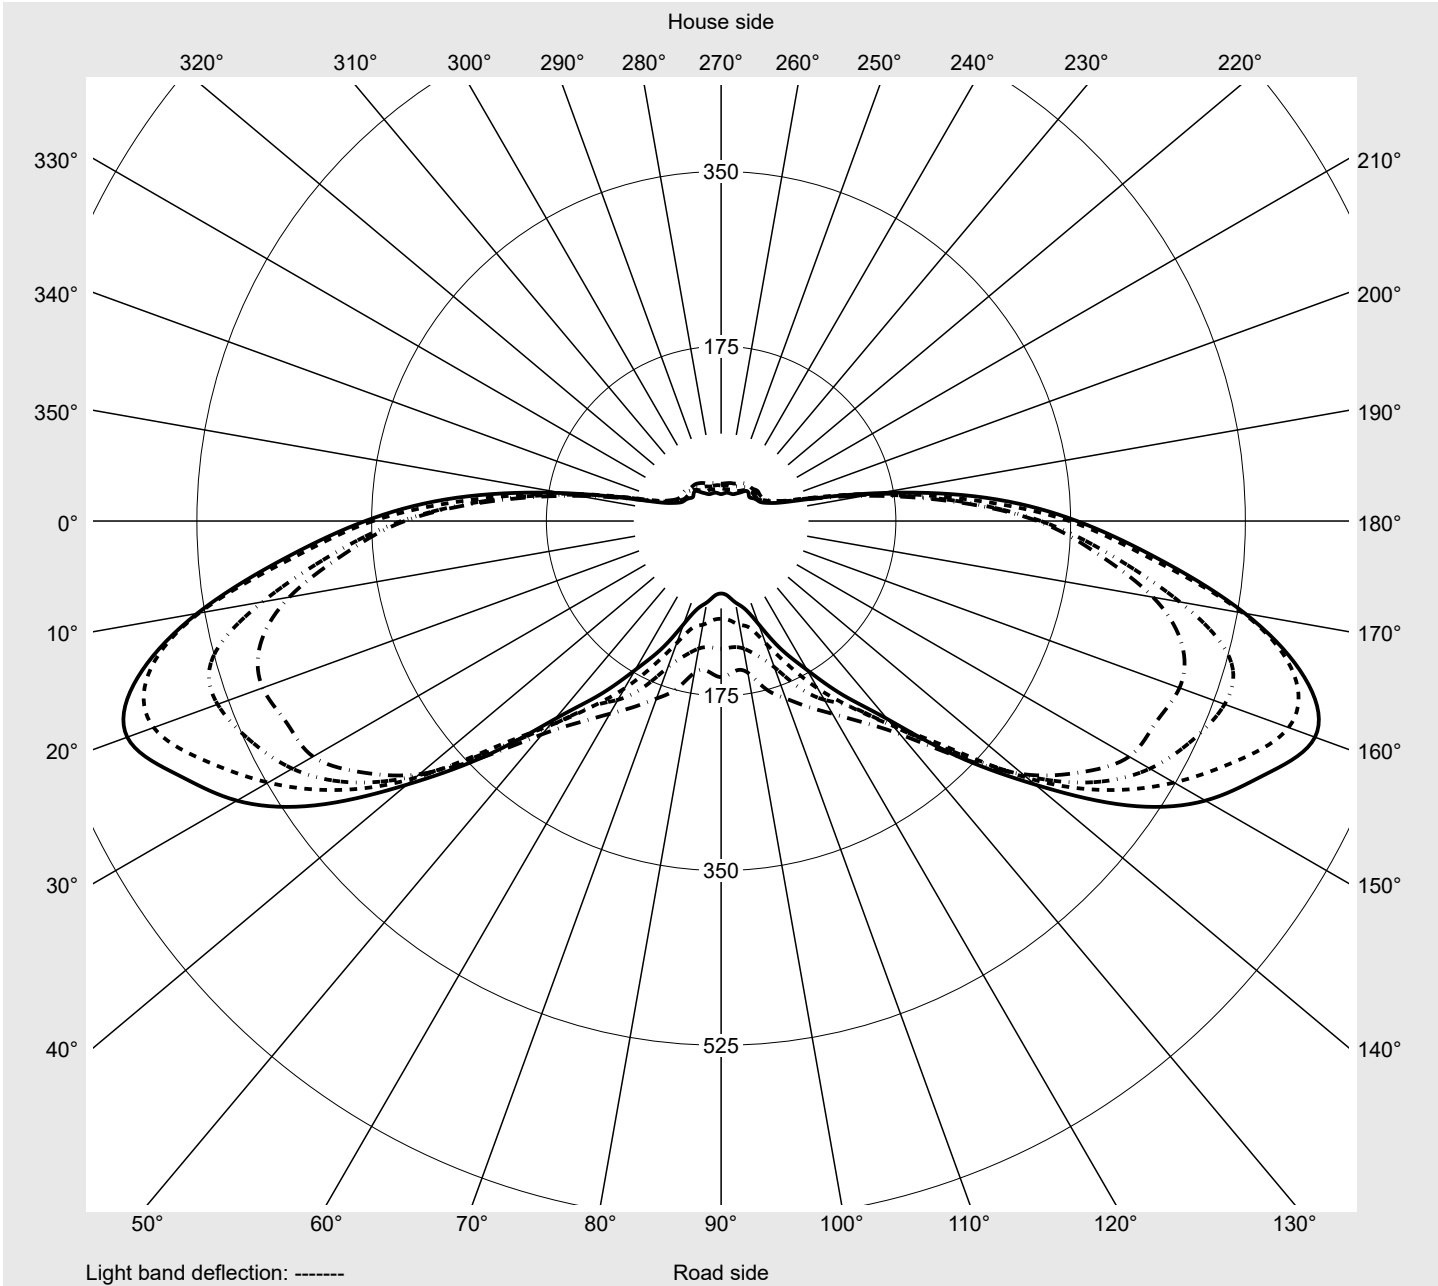

Photometric test report

Family Streetlight 11 mini LED	Order number: 5XC2J51F08HE EAN: 4058352991336	LP number 59351_99
	Version post-top or side-entry mounting Optic asymmetric, extremely wide distribution with an additional rear light component (ST1.0ST0.5) Cover transparent, PMMA Lamps LED 3000 K CRI ≥ 70 Controlgear ECG SITECO iQ Rated values Net luminous flux = 8240 lm Power consumption = 58.6 W Luminous efficacy = 140.6 lm/W	serial documentation 13.11.2023

Luminous intensity in cd/klm C180-0 C200-20 C205-25 C270-90 **Imax: 633 cd/klm**

Luminaire output ratios

Eta	100.0%
Eta 0° - 90°	100.0%
Eta 90° - 180°	0.0%

Luminous intensity class acc. to EN13201-2

Class:	G2
Imax 70°	629.2
Imax 80°	139.7
Imax 90°	0.0
Imax >90°	0.0
Imax >95°	0.0

Measurement conditions

DIN EN 13032 and DIN 5032

Photometric test report

Family Streetlight 11 mini LED	Order number: 5XC2J51F08HE EAN: 4058352991336	LP number 59351_99
--	--	------------------------------

Envelope curve in cd/klm **KMK 62.5°** **KMK 60°** **KMK 57.5°** **KMK 55°** **siteco**

Photometric test report

Family Streetlight 11 mini LED	Order number: 5XC2J51F08HE EAN: 4058352991336	LP number 59351_99
Table of values for luminous intensities		Maximum luminous intensity
		siteco