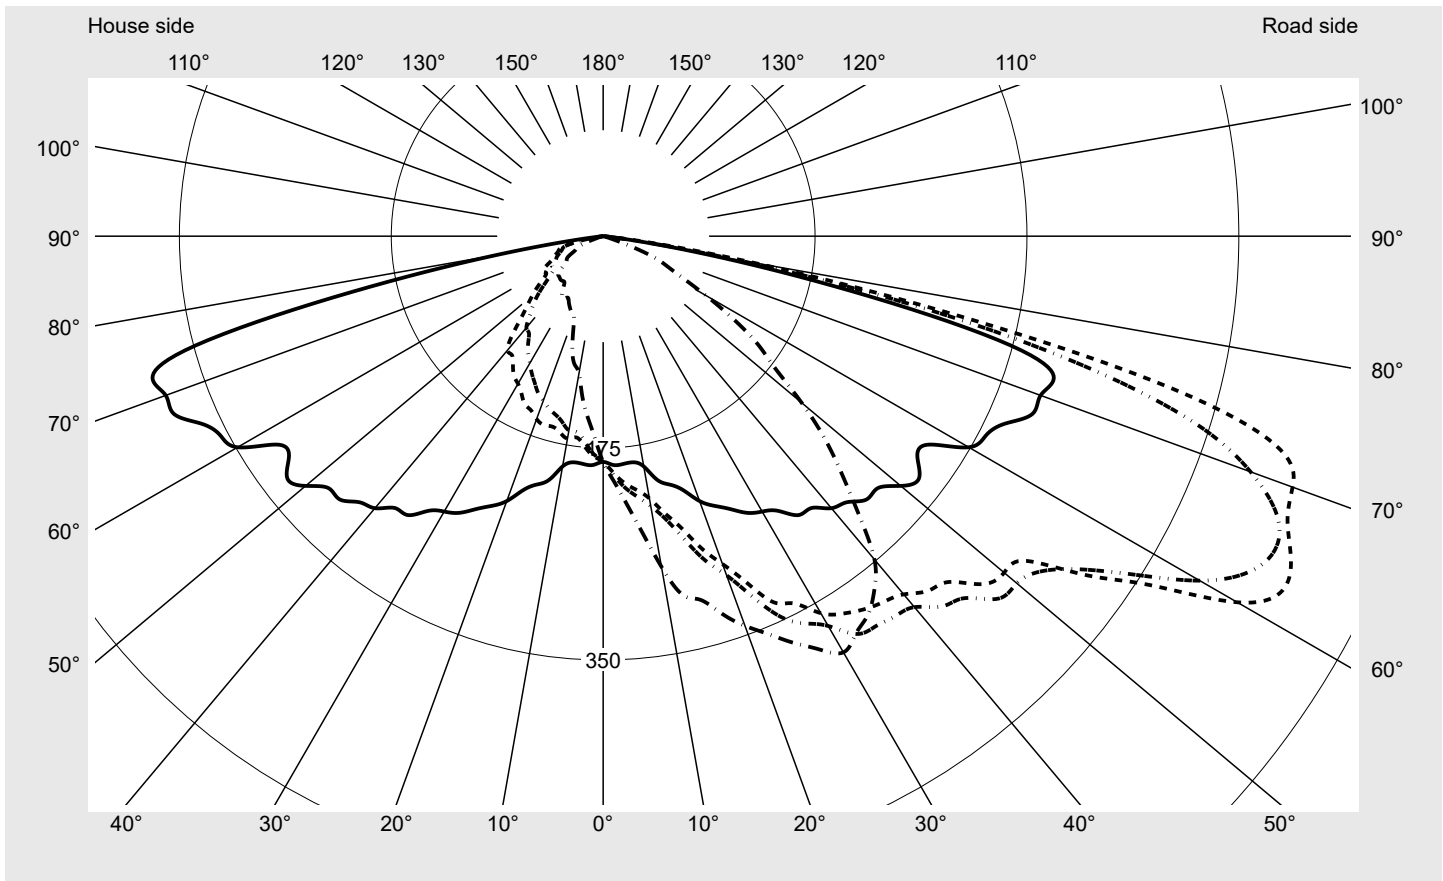

Photometric test report

Family Streetlight 11 mini LED	Order number: 5XC2J51F08HE EAN: 4058352991336	LP number 59351_99
	Version post-top or side-entry mounting Optic asymmetric, extremely wide distribution with an additional rear light component (ST1.0ST0.5) Cover transparent, PMMA Lamps LED 3000 K CRI ≥ 70 Controlgear ECG SITECO iQ Rated values Net luminous flux = 8240 lm Power consumption = 58.6 W Luminous efficacy = 140.6 lm/W	serial documentation 13.11.2023

Luminous intensity in cd/klm C180-0 C200-20 C205-25 C270-90 **Imax: 633 cd/klm**

Luminaire output ratios

Eta	100.0%
Eta 0° - 90°	100.0%
Eta 90° - 180°	0.0%

Luminous intensity class acc. to EN13201-2

Class:	G2
Imax 70°	629.2
Imax 80°	139.7
Imax 90°	0.0
Imax >90°	0.0
Imax >95°	0.0

Measurement conditions

DIN EN 13032 and DIN 5032

Photometric test report

Family Streetlight 11 mini LED	Order number: 5XC2J51F08HE EAN: 4058352991336	LP number 59351_99
--	--	------------------------------

Envelope curve in cd/klm **KMK 62.5°** **KMK 60°** **KMK 57.5°** **KMK 55°** **siteco**

Photometric test report

Family Streetlight 11 mini LED	Order number: 5XC2J51F08HE EAN: 4058352991336	LP number 59351_99
Table of values for luminous intensities		Maximum luminous intensity
		siteco