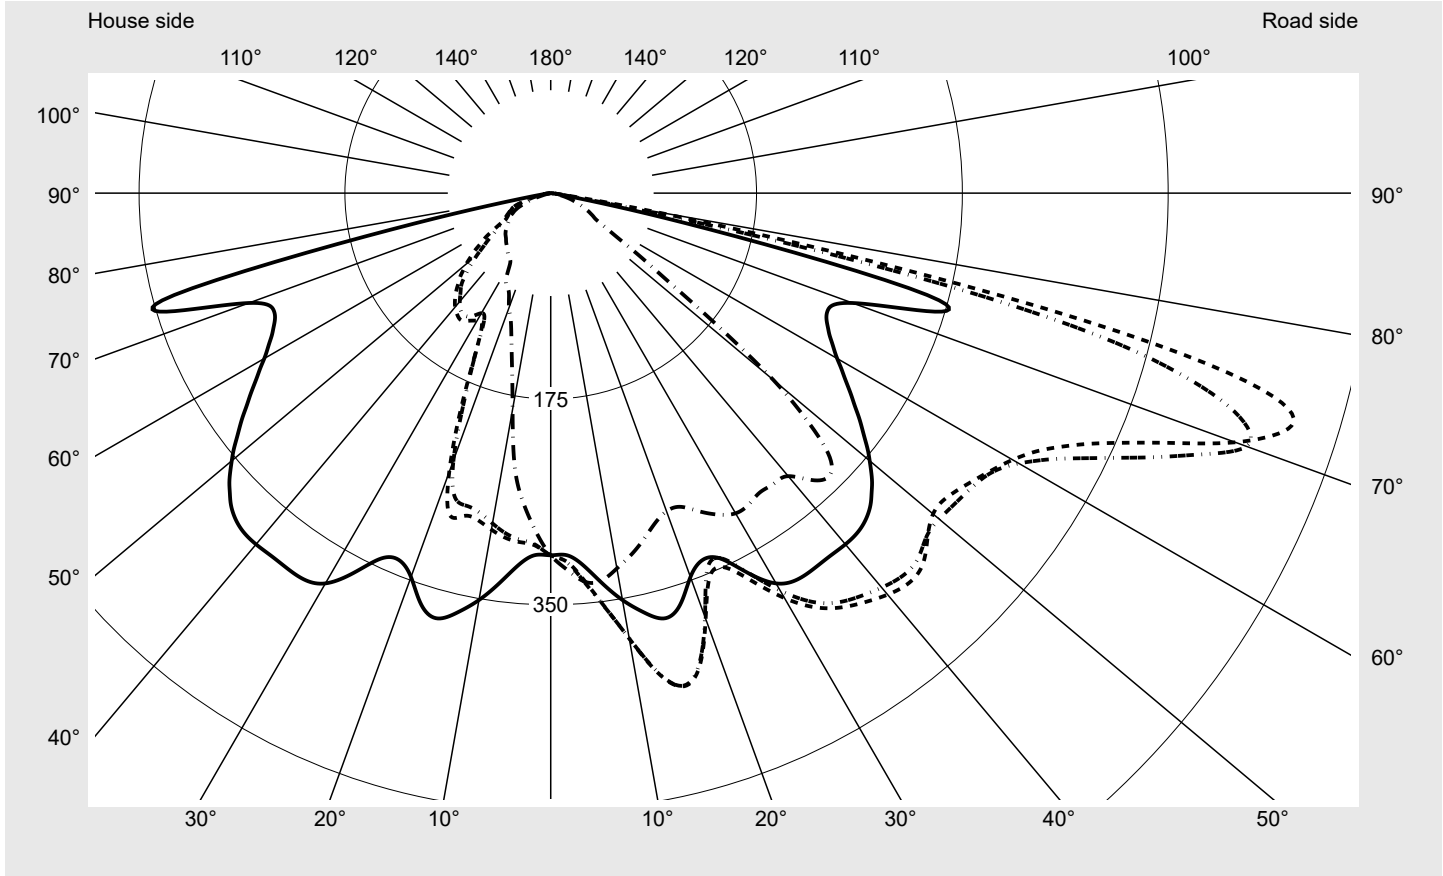

Photometric test report

Family Streetlight 31 midi toolless	Order number: 5XH7B4AT08LA EAN: 4069025098306	LP number 59065_1855
	Version post-top or side-entry mounting, Smart Interface up/down Optic direct, asymmetric wide distribution S050003 Cover toughened safety glass Lamps LED 4000 K CRI ≥ 70 Controlgear ECG SITECO - Smart Interface Rated values Net luminous flux = 13610 lm Power consumption = 86.5 W Luminous efficacy = 157.3 lm/W	serial documentation 10.04.2024

Luminous intensity in cd/klm C180-0 C205-25 C207.5-27.5 C270-90 **Imax: 661 cd/klm**

Luminaire output ratios	
Eta	100.0%
Eta 0° - 90°	100.0%
Eta 90° - 180°	0.0%

Luminous intensity class acc. to EN13201-2	
Class:	G3
Imax 70°	629.6
Imax 80°	99.6
Imax 90°	0.0
Imax >90°	0.0
Imax >95°	0.0