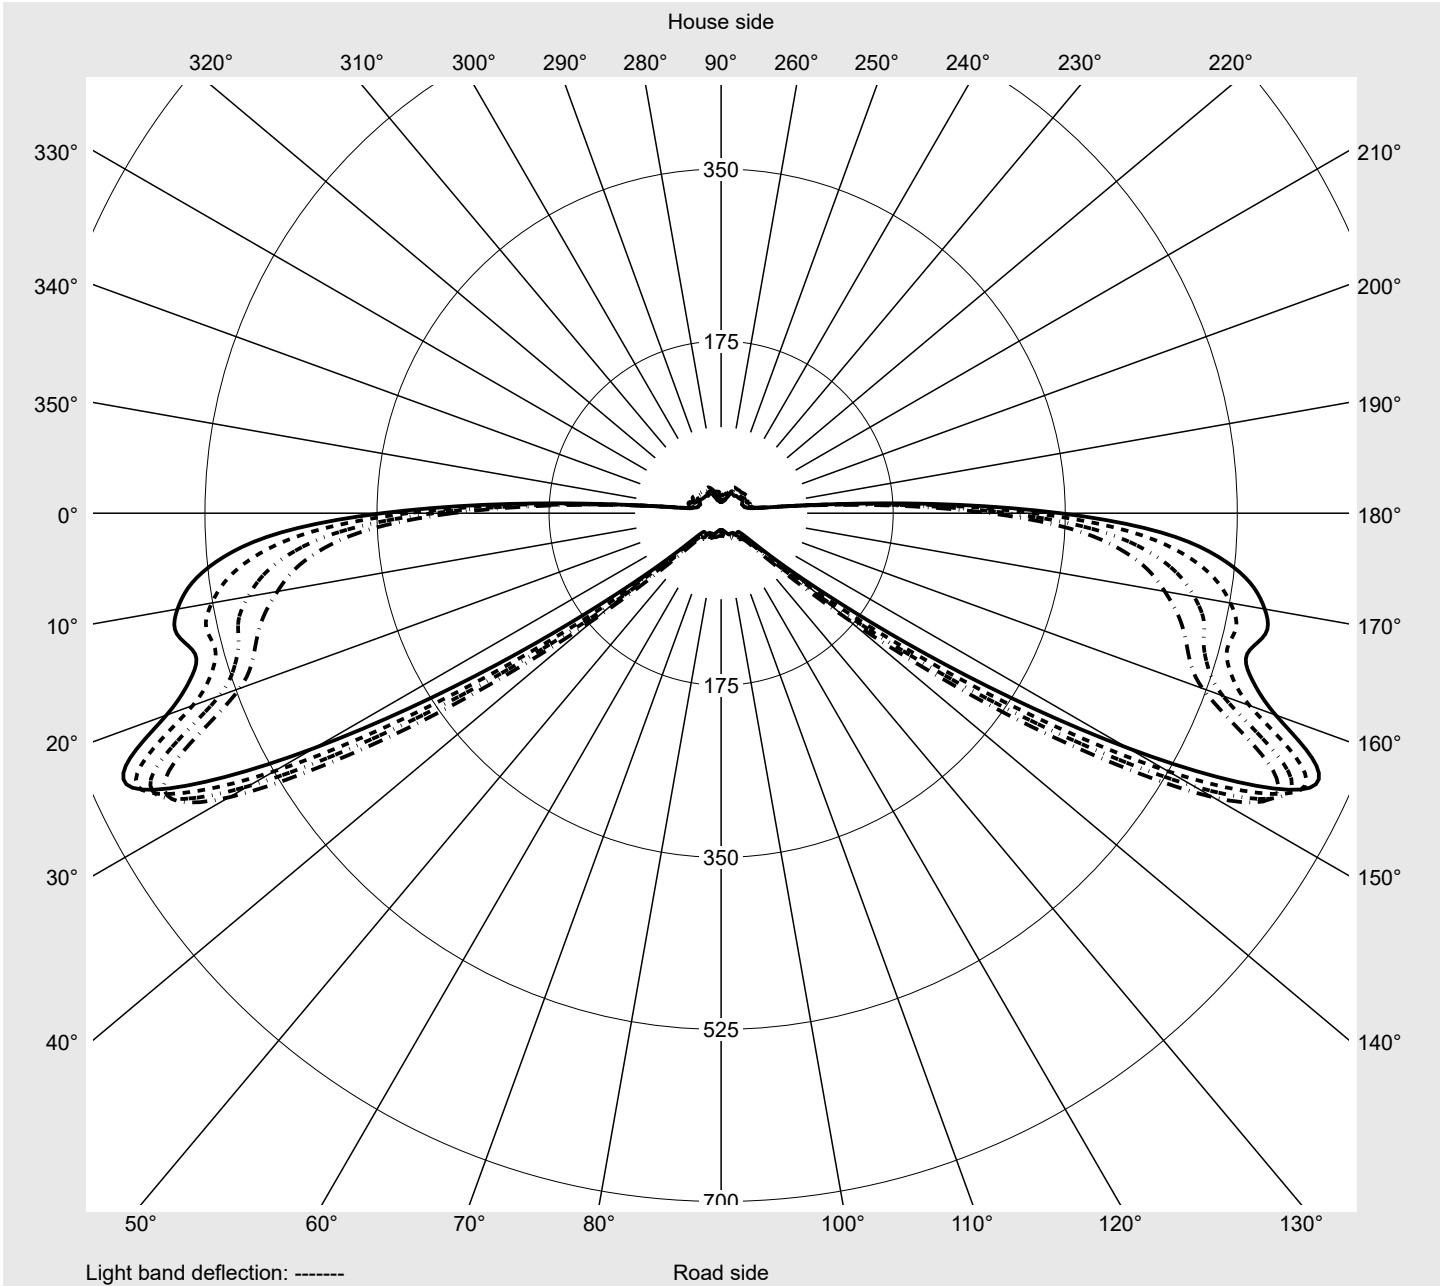

Photometric test report

Family Streetlight 31 midi toolless	Order number: 5XH7B4AT08LA EAN: 4069025098306	LP number 59065_1855
	Version post-top or side-entry mounting, Smart Interface up/down Optic direct, asymmetric wide distribution S050003 Cover toughened safety glass Lamps LED 4000 K CRI ≥ 70 Controlgear ECG SITECO - Smart Interface Rated values Net luminous flux = 13610 lm Power consumption = 86.5 W Luminous efficacy = 157.3 lm/W	serial documentation 10.04.2024

Luminous intensity in cd/klm C180-0 C205-25 C207.5-27.5 C270-90 **Imax: 661 cd/klm**

Luminaire output ratios	
Eta	100.0%
Eta 0° - 90°	100.0%
Eta 90° - 180°	0.0%

Luminous intensity class acc. to EN13201-2	
Class:	G3
Imax 70°	629.6
Imax 80°	99.6
Imax 90°	0.0
Imax >90°	0.0
Imax >95°	0.0

Envelope curve in cd/klm **KMK 73°** **KMK 72°** **KMK 71°** **KMK 70°** **siteco**

Photometric test report

Family Streetlight 31 midi toolless	Order number: 5XH7B4AT08LA EAN: 4069025098306	LP number 59065_1855
Table of values for luminous intensities		Maximum luminous intensity
		siteco