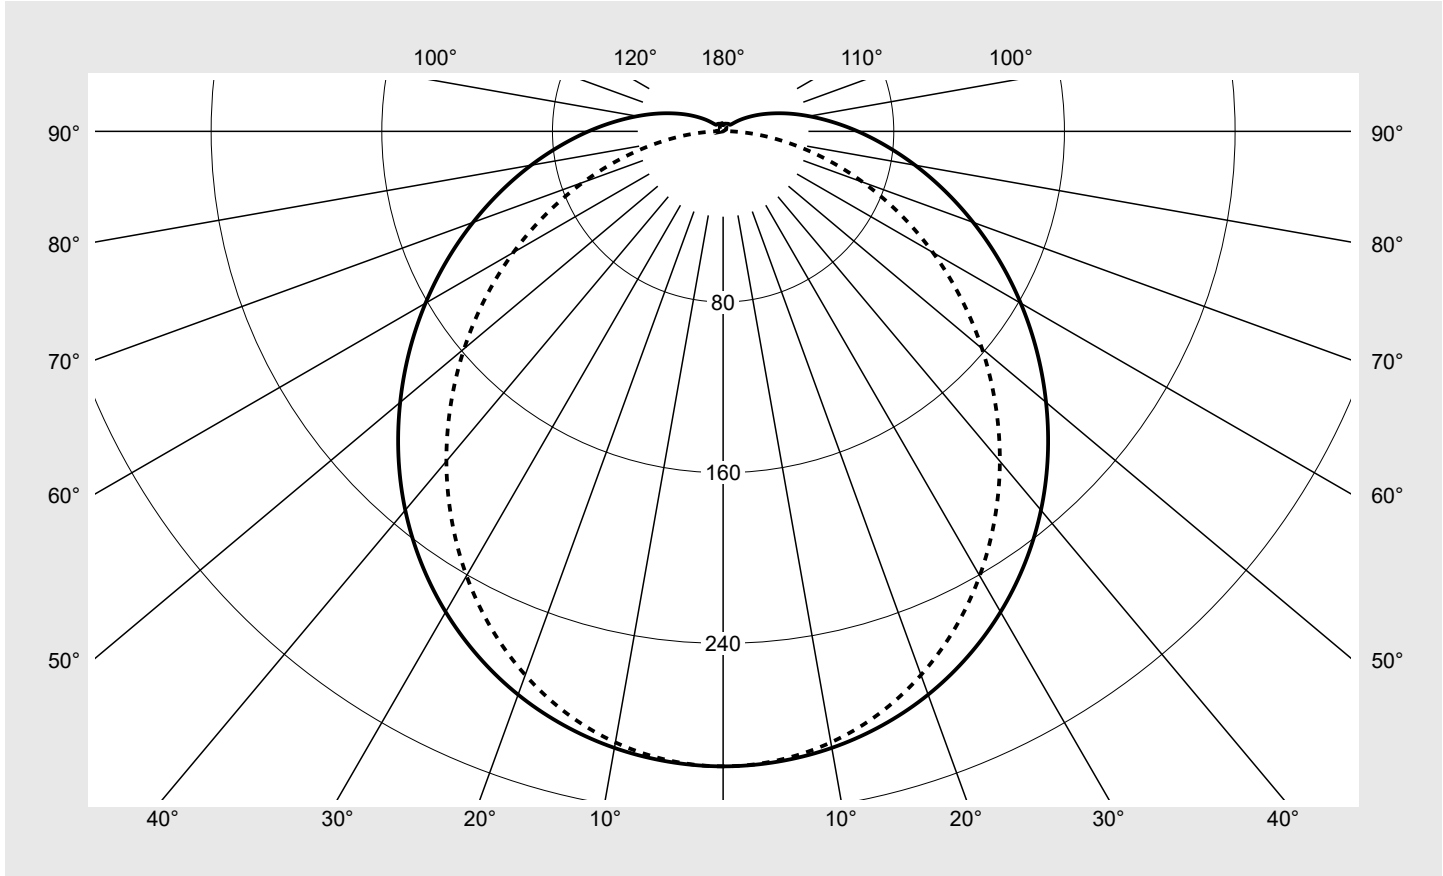

Photometric test report

Family Monsun® 31	Order number: 51FD20NK450A EAN: 4069025458445	LP number 59821_2
	Version damp-proof luminaire, cover, frosted, PC, diffuse beam	serial documentation 26.09.2025
	Lamps LED 4000 K | CRI ≥ 80 Controlgear ECG-DALI-Multilumen Rated values Net luminous flux = 5060 lm Power consumption = 31.0 W Luminous efficacy = 163.2 lm/W	

Luminous intensity in cd/klm C180-0 C270-90 **Imax: 298 cd/klm**

Classifications	
DIN 5040	A 3 1
CIE	N1=43 N2=72 N3=90 N4=93 N5=100

Luminaire light output ratios	
η_{LB}	100.0%
ϕ_u	92.9%
ϕ_o	7.1%

Measurement conditions
DIN EN 13032 and DIN 5032