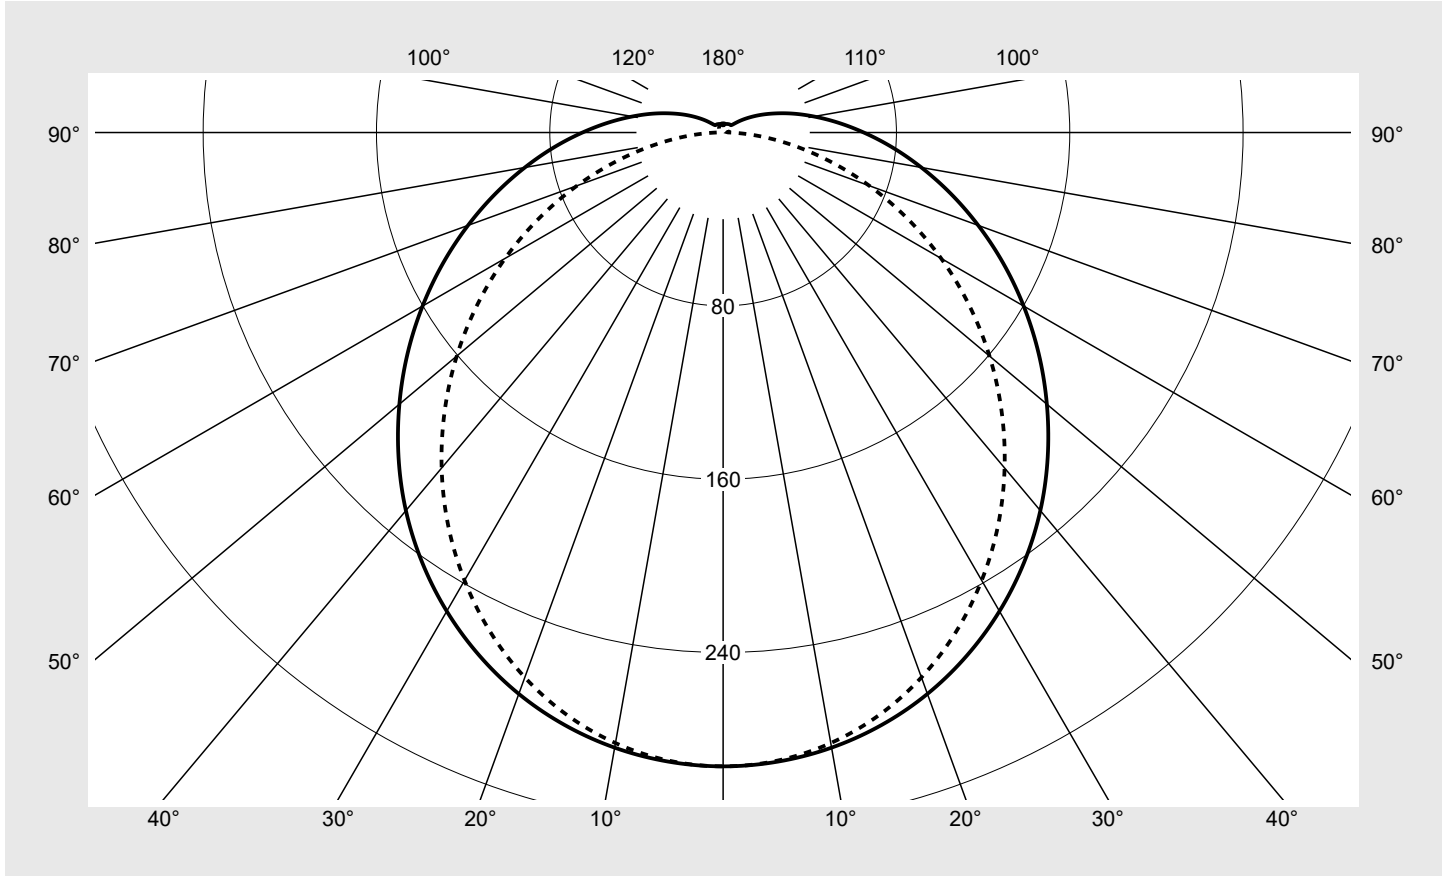

Photometric test report

Family Monsun® 31	Order number: 51FD20NN480A EAN: 4069025458452	LP number 59822_2
	Version damp-proof luminaire, cover, frosted, PC, diffuse beam	serial documentation 26.09.2025
	Lamps LED 4000 K | CRI ≥ 80 Controlgear ECG-DALI-Multilumen Rated values Net luminous flux = 7970 lm Power consumption = 49.0 W Luminous efficacy = 162.7 lm/W	

Luminous intensity in cd/klm C180-0 C270-90 **Imax: 293 cd/klm**

Classifications	
DIN 5040	A 3 1
CIE	N1=43 N2=72 N3=90 N4=93 N5=100

Luminaire light output ratios	
η_{LB}	100.0%
ϕ_u	92.6%
ϕ_o	7.4%

Measurement conditions
DIN EN 13032 and DIN 5032