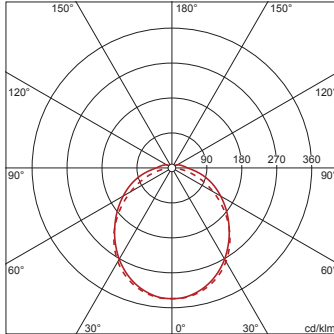

Order No.: 51FP107P4B0Q | GTIN (EAN): 4058352376294

Planning data: Mon11,wd,12070lm840,0/1,PMMA

51FP107P4B0Q: 1x LED

4058352376294

51FP107P4B0Q

LED 4000 K | CRI ≥ 80 ϕ_N 12070 lm

$\phi_{\downarrow}$ 94% $\phi_{\uparrow}$ 6%

Luminance values (cd/m²)

	C 0/180	C 90/270
L₈₀	14601	13061
L₇₀	16336	17736
L₆₅	17074	19430

UGR 27.5 26.1

X 4H Y 8H ρ 70/50/20 S 0.25H

It is mandatory that the assembly instructions must be observed when planning and installing the electrical installation (to be found at www.siteco.de)

Tolerances related to thermal, electrical and photometric data according to IEC 62722

Issued 10.11.2023 - Modifications and errors subject to change - Ensure that you always use the latest version -