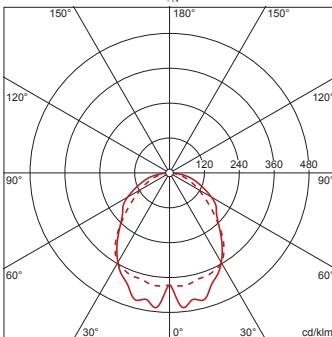

Vega® 11, passepartout, light emission: direct distribution, passepartout, for luminaire, packaging unit: 1 piece

Wt. (kg): 0.5
GTIN (EAN): 4050737754987

4050737963761 + 4050737754987
5MN238DLC + 5MN91401

LED 4000K / CRI ≥ 80 ϕ_N 4170 lm