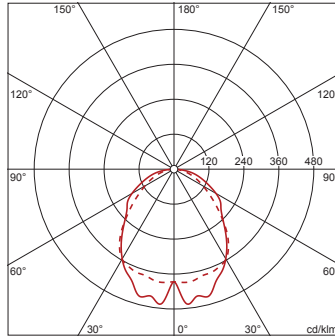

No. of luminaires in room
Reflection factors 70/50/20

Em(lx)	100		200		500	
Lh(m)	2.5	3.0	2.5	3.0	2.5	3.0
20 m²	0.7	0.8	1.4	1.6	3.5	4.1
30 m²	1.1	1.2	2.1	2.3	5.3	5.8
40 m²	1.3	1.5	2.7	2.9	6.7	7.4
50 m²	1.6	1.8	3.2	3.5	8.1	8.8
75 m²	2.4	2.5	4.8	5.1	12	13
100 m²	3.1	3.3	6.2	6.5	15	16
500 m²	14	14	28	29	70	72

Maintenance factor 0.8 Rh = Lh

**5MN238DLC003 + 5MN91401:
1x LED 3000K / CRI ≥ 80**

4050737964164 + 4050737754987
5MN238DLC003 + 5MN91401
LED 3000K / CRI ≥ 80 ϕ_N 4180 lm