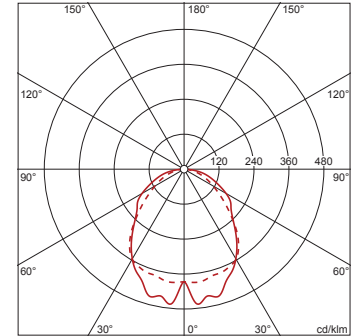

No. of luminaires in room
Reflection factors 70/50/20

Em(lx)	100		200		500	
Lh(m)	2.5	3.0	2.5	3.0	2.5	3.0
20 m²	0.7	0.8	1.4	1.6	3.5	4.0
30 m²	1.1	1.2	2.1	2.3	5.3	5.8
40 m²	1.3	1.5	2.7	2.9	6.7	7.3
50 m²	1.6	1.8	3.2	3.5	8.1	8.8
75 m²	2.4	2.5	4.7	5.0	12	13
100 m²	3.1	3.3	6.1	6.5	15	16
500 m²	14	14	28	29	70	72

Maintenance factor 0.8 Rh = Lh

**5MN238DLC0S + 5MN91401:
1x LED 4000K / CRI ≥ 80**

4050737964041 + 4050737754987
5MN238DLC0S + 5MN91401
LED 4000K / CRI ≥ 80 ϕ_N 4170 lm