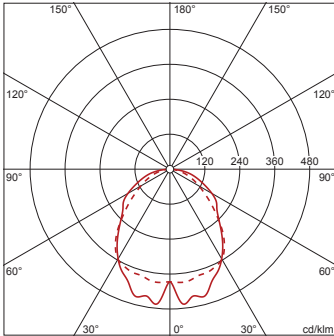

No. of luminaires in room
Reflection factors 70/50/20

Em(lx)	100		200		500	
Lh(m)	2.5	3.0	2.5	3.0	2.5	3.0
20 m ²	0.7	0.8	1.4	1.6	3.5	4.1
30 m ²	1.1	1.2	2.1	2.3	5.3	5.8
40 m ²	1.3	1.5	2.7	2.9	6.7	7.4
50 m ²	1.6	1.8	3.2	3.5	8.1	8.8
75 m ²	2.4	2.5	4.8	5.1	12	13
100 m ²	3.1	3.3	6.2	6.5	15	16
500 m ²	14	14	28	29	70	72