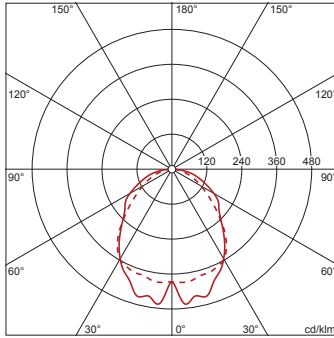

Order No.: 5MN91401 | GTIN (EAN): 4050737754987

Planning data: Vega11passepartout,dir

5MN238DLE0S3 + 5MN91401:
1x LED 3000K / CRI ≥ 80

4050737964263 + 4050737754987

5MN238DLE0S3 + 5MN91401

LED 3000K / CRI ≥ 80 ϕ_{H} 7100 lm

No. of luminaires in room

Reflection factors 70/50/20

Em(x)	100		200		500	
Lh(m)	2.5	3.0	2.5	3.0	2.5	3.0
20 m²	0.4	0.5	0.8	1.0	2.1	2.4
30 m²	0.6	0.7	1.2	1.4	3.1	3.4
40 m²	0.8	0.9	1.6	1.7	3.9	4.3
50 m²	0.9	1.0	1.9	2.1	4.7	5.2
75 m²	1.4	1.5	2.8	3.0	7.0	7.4
100 m²	1.8	1.9	3.6	3.8	9.0	9.6
500 m²	8.2	8.5	16	17	41	42

Maintenance factor 0.8

Rh = Lh

It is mandatory that the assembly instructions must be observed when planning and installing the electrical installation (to be found at www.siteco.de)

Tolerances related to thermal, electrical and photometric data according to IEC 62722

Issued 07.07.2023 - Modifications and errors subject to change - Ensure that you always use the latest version -