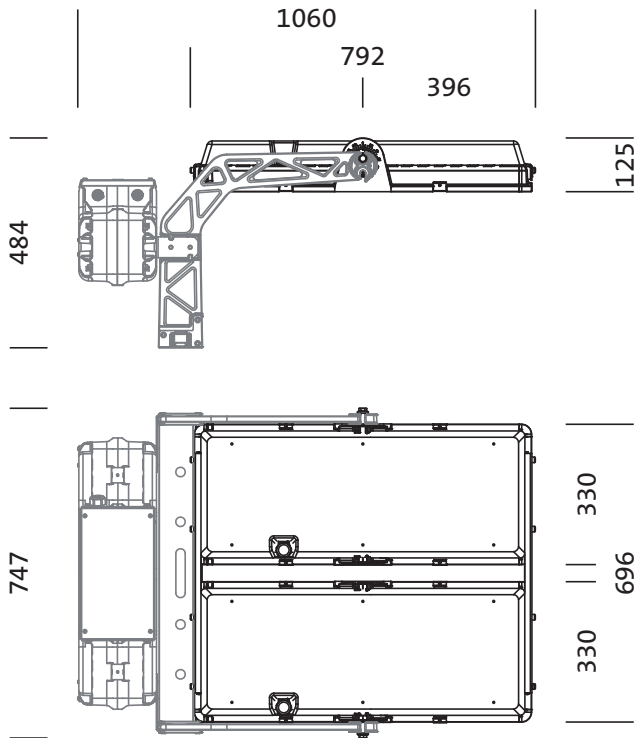

Detailed technical description: Sirius,LH,CUT-RS12,223563lm950,1974W,IC1

Key data

- Product type: luminaire head
- Product name: Sirius®
- Order No.: 5XA7100W40A61DA

Lighting technology | Lamps | Control gear

Mounting

- Mounting method, mounting location: screw fastening, to supporting structure

Electrical connection

- Connection: 2x connection cable with system connection

Dimensions, Weight

- Length: 792mm
- Width: 696mm
- Height: 126mm
- Weight: 30.0kg

Service life

- Rated service life: 50000h (L90/B50) at AT = 25°C, 10000h (L97/B50) at AT = 25°C

Order No.: 5XA7100W40A61DA | GTIN (EAN): 4058352402764

Dimensions: Sirius,LH,CUT-RS12,223563Im950,1974W,IC1