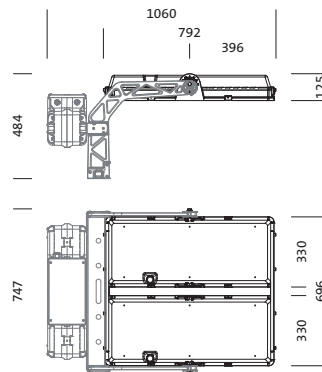

Order No.: 5XA7100W40A61DA | **GTIN (EAN):** 4058352402764

Product description: Sirius,LH,CUT-RS12,223563lm950,1974W,IC1

Sirius® luminaire head; light control with light control via reflectors with silver coating of plastic, silver coated; anti glare with shield; cover of toughened safety glass, transparent; light distribution: CUT-RS12, rotationally symmetric direct distribution, LED (High Power LED), colour temperature: 5000K, rated luminous flux: 223.563lm, colour rendering: CRI > 90, Television Lighting Consistency Index: TLCl ≥ 87, light colour: 950; luminous efficacy: 113lm/W; with 2x connection cable with system connection, cable length: 1,2m; dimming range 5..100% per LED segment, LED unit replaceable without ESD environment, dustproof LED module; 1974W luminaire head with 2x LED unit of diecast aluminium, powder-coated Siteco® metallic grey (DB 702S); length: 792mm / width: 696mm / height: 126mm; protection rating (complete): IP66; insulation class (complete): insulation class I (protective earthing); certification: CE, ENEC; impact resistance: IK10; permissible operating ambient temperature: in outdoor areas: -30..+55°C, in indoor areas: -30..+45°C; permissible storage temperature: -20..+50°C; packaging unit: 1 piece

Lamps:	LED
Wt. (kg):	30.0
GTIN (EAN):	4058352402764

It is mandatory that the assembly instructions must be observed when planning and installing the electrical installation (to be found at www.siteco.de)

Detailed technical description: Sirius,LH,CUT-RS12,223563lm950,1974W,IC1

Key data

- Product type: luminaire head
- Product name: Sirius®
- Order No.: 5XA7100W40A61DA

Lighting technology | Lamps | Control gear

Mounting

- Mounting method, mounting location: screw fastening, to supporting structure

Electrical connection

- Connection: 2x connection cable with system connection

Dimensions, Weight

- Length: 792mm
- Width: 696mm
- Height: 126mm
- Weight: 30.0kg