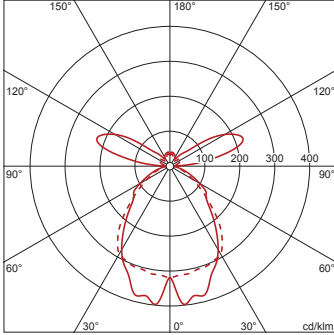

Dimensions, Weight

- Weight: 0.5kg

Order No.: 5MN91402 | GTIN (EAN): 4050737755007

Planning data: Vega11passepourtout,dir/ind

**5MN238DLC + 5MN91402: 1x
LED 4000K / CRI ≥ 80**

4050737963761 + 4050737755007
5MN238DLC + 5MN91402
LED 4000K / CRI ≥ 80 ϕ_N 4240 lm

No. of luminaires in room						
Reflection factors 70/50/20						
Em(lx)	100		200		500	
Lh(m)	2.5	3.0	2.5	3.0	2.5	3.0
20 m ²	0.8	0.9	1.6	1.8	4.1	4.6
30 m ²	1.2	1.3	2.4	2.6	6.1	6.6
40 m ²	1.5	1.7	3.0	3.3	7.5	8.3
50 m ²	1.8	2.0	3.6	3.9	9.1	9.9
75 m ²	2.7	2.8	5.4	5.7	14	14
100 m ²	3.5	3.7	6.9	7.3	17	18
500 m ²	15	16	31	32	77	80