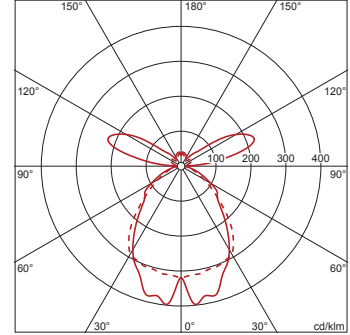

No. of luminaires in room						
Reflection factors 70/50/20						
Em(lx)	100		200		500	
Lh(m)	2.5	3.0	2.5	3.0	2.5	3.0
20 m²	0.8	0.9	1.6	1.8	4.1	4.6
30 m²	1.2	1.3	2.4	2.6	6.1	6.6
40 m²	1.5	1.6	3.0	3.3	7.5	8.2
50 m²	1.8	2.0	3.6	3.9	9.1	9.8
75 m²	2.7	2.8	5.4	5.7	14	14
100 m²	3.5	3.7	6.9	7.3	17	18
500 m²	15	16	31	32	77	79

Maintenance factor 0.8 Rh = Lh + 0.5 m

**5MN238DLC0S + 5MN91402:
1x LED 4000K / CRI ≥ 80**

4050737964041 + 4050737755007
5MN238DLC0S + 5MN91402
LED 4000K / CRI ≥ 80 ϕ_N 4240 lm