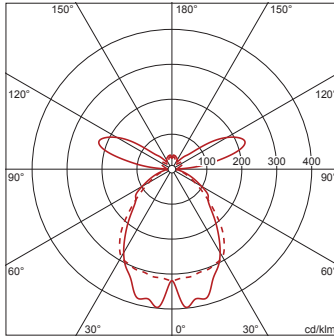

Order No.: 5MN91402 | GTIN (EAN): 4050737755007

Planning data: Vega11passepartout,dir/ind

5MN238DLE0S3 + 5MN91402:
1x LED 3000K / CRI ≥ 80

4050737964263 + 4050737755007
5MN238DLE0S3 + 5MN91402

LED 3000K / CRI ≥ 80 Φ_N 7210 lm

No. of luminaires in room

Reflection factors 70/50/20

Em(x)	100		200		500	
Lh(m)	2.5	3.0	2.5	3.0	2.5	3.0
20 m²	0.5	0.5	1.0	1.1	2.4	2.7
30 m²	0.7	0.8	1.4	1.6	3.6	3.9
40 m²	0.9	1.0	1.8	1.9	4.4	4.9
50 m²	1.1	1.2	2.1	2.3	5.4	5.8
75 m²	1.6	1.7	3.2	3.3	8.0	8.4
100 m²	2.0	2.2	4.1	4.3	10	11
500 m²	9.1	9.4	18	19	46	47

Maintenance factor 0.8

Rh = Lh + 0.5 m

It is mandatory that the assembly instructions must be observed when planning and installing the electrical installation (to be found at www.siteco.de)

Tolerances related to thermal, electrical and photometric data according to IEC 62722

Issued 07.07.2023 - Modifications and errors subject to change - Ensure that you always use the latest version -