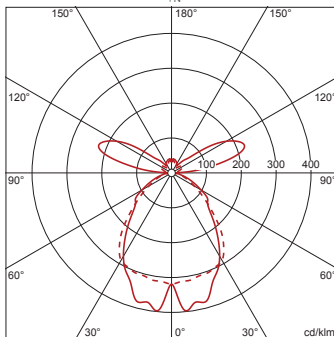

Vega® 11, passepartout, light emission: direct/indirect distribution, passepartout, for luminaire, packaging unit: 1 piece

Wt. (kg): 0.5
GTIN (EAN): 4050737755007

4050737963761 + 4050737755007
5MN238DLC + 5MN91402

LED 4000K / CRI ≥ 80 ϕ_N 4240 lm