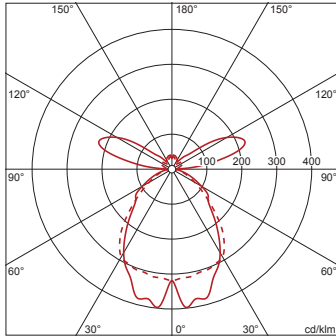

Order No.: 5MN91402 | GTIN (EAN): 4050737755007

Planning data: Vega11passepartout,dir/ind

**5MN238DLE + 5MN91402: 1x
LED 4000K / CRI ≥ 80**

4050737964188 + 4050737755007
5MN238DLE + 5MN91402
LED 4000K / CRI ≥ 80 ϕ_N 8030 lm

No. of luminaires in room
Reflection factors 70/50/20

Em(lx)	100		200		500	
Lh(m)	2.5	3.0	2.5	3.0	2.5	3.0
20 m²	0.4	0.5	0.9	1.0	2.1	2.4
30 m²	0.6	0.7	1.3	1.4	3.2	3.5
40 m²	0.8	0.9	1.6	1.7	4.0	4.4
50 m²	1.0	1.0	1.9	2.1	4.8	5.2
75 m²	1.4	1.5	2.9	3.0	7.2	7.5
100 m²	1.8	1.9	3.7	3.9	9.2	9.7
500 m²	8.2	8.4	16	17	41	42

Maintenance factor 0.8 Rh = Lh + 0.5 m