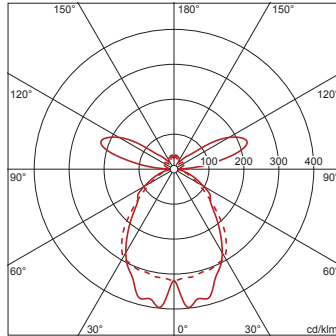

**5MN238DLE003 + 5MN91402:
1x LED 3000K / CRI ≥ 80**

4050737963846 + 4050737755007
5MN238DLE003 + 5MN91402
LED 3000K / CRI ≥ 80 ϕ_N 7210 lm

No. of luminaires in room
Reflection factors 70/50/20

Em(lx)	100		200		500	
Lh(m)	2.5	3.0	2.5	3.0	2.5	3.0
20 m²	0.5	0.5	1.0	1.1	2.4	2.7
30 m²	0.7	0.8	1.4	1.6	3.6	3.9
40 m²	0.9	1.0	1.8	1.9	4.4	4.9
50 m²	1.1	1.2	2.1	2.3	5.4	5.8
75 m²	1.6	1.7	3.2	3.3	8.0	8.4
100 m²	2.0	2.2	4.1	4.3	10	11
500 m²	9.1	9.4	18	19	46	47

Maintenance factor 0.8 Rh = Lh + 0.5 m