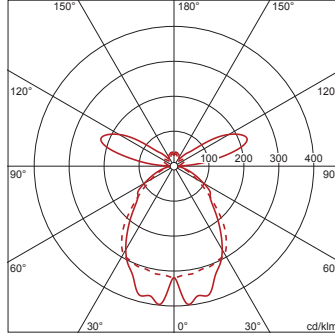

No. of luminaires in room						
Reflection factors 70/50/20						
Em(lx)	100		200		500	
Lh(m)	2.5	3.0	2.5	3.0	2.5	3.0
20 m²	0.8	0.9	1.6	1.8	4.1	4.6
30 m²	1.2	1.3	2.4	2.6	6.1	6.6
40 m²	1.5	1.7	3.0	3.3	7.5	8.3
50 m²	1.8	2.0	3.6	3.9	9.1	9.9
75 m²	2.7	2.8	5.4	5.7	14	14
100 m²	3.5	3.7	6.9	7.3	17	18
500 m²	15	16	31	32	77	80

Maintenance factor 0.8 Rh = Lh + 0.5 m

**5MN238DLC003 + 5MN91402:
1x LED 3000K / CRI ≥ 80**

4050737964164 + 4050737755007
5MN238DLC003 + 5MN91402
LED 3000K / CRI ≥ 80 ϕ_N 4250 lm