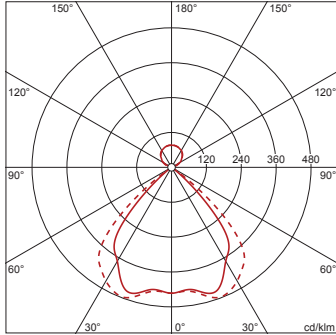

Arktika® 21, office luminaire, primary anti-glare with honeycomb louvre, of plastic, aluminium vaporised, highly specular, light emission: direct/indirect distribution, primary light characteristic: symmetric, installation type: suspended mounting, LED, rated luminous flux: 4.050lm, luminous efficacy: 120lm/W, light colour: 830, colour temperature: 3000K, control gear: ECG DALI, with terminal, 3+2-pole, max. 2.5mm², mains connection: 220..240V, AC, 50/60Hz, rated input power: 34W, housing, of aluminium, powder-coated, traffic white (RAL 9016), 1-length, length: 1.250mm, width: 120mm, height: 8mm, protection rating (complete): IP20, insulation class (complete): insulation class II (safety insulation), certification: CE, ENEC, VDE, packaging unit: 1 piece

4052899488816
5MB251DL30830

LED 3000K / CRI ≥ 80   Φ_h 4050 lm

Lamps:	LED
Wt. (kg):	1.8
GTIN (EAN):	4052899488816