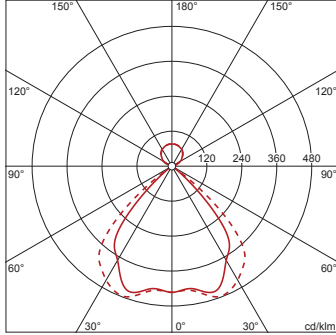

Order No.: 5MB251DL30830 | GTIN (EAN): 4052899488816

Planning data: Arkt21off-lum,LED,4050lm830,DALI,dir/ind

5MB251DL30830: 1x LED
3000K / CRI ≥ 80

4052899488816
5MB251DL30830

LED 3000K / CRI ≥ 80 ϕ_N 4050 lm

ϕ_d 79% ϕ_t 21%

Luminance values (cd/m²)

	C 0/180	C 90/270
L₈₀	199	300
L₇₀	269	273
L₆₅	334	312

UGR 18.2 18.7

X 4H Y 8H ρ 70/50/20 S 0.25H

No. of luminaires in room

Reflection factors 70/50/20

Em(lx)	100		200		500	
	2.5	3.0	2.5	3.0	2.5	3.0
20 m²	0.6	0.7	1.3	1.5	3.2	3.7
30 m²	1.1	1.2	2.2	2.4	5.4	5.9
40 m²	1.4	1.5	2.7	3.0	6.8	7.5
50 m²	1.7	1.8	3.3	3.6	8.3	9.0
75 m²	2.5	2.6	5.0	5.3	13	13
100 m²	3.2	3.4	6.4	6.8	16	17
500 m²	15	16	30	31	76	78

Maintenance factor 0.8

Rh = Lh + 0.5 m

It is mandatory that the assembly instructions must be observed when planning and installing the electrical installation (to be found at www.siteco.de)

Tolerances related to thermal, electrical and photometric data according to IEC 62722

Issued 08.09.2023 - Modifications and errors subject to change - Ensure that you always use the latest version -