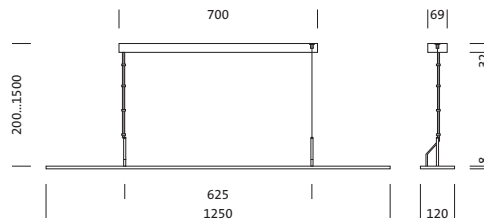

Order No.: 5MB251DL30830 | **GTIN (EAN):** 4052899488816

Product description: Arktika[®] 21 off-lum,LED,4050lm830,DALI,dir/ind

Arktika[®] 21, office luminaire, primary anti-glare with honeycomb louvre, of plastic, aluminium vaporised, highly specular, light emission: direct/indirect distribution, primary light characteristic: symmetric, installation type: suspended mounting, LED, rated luminous flux: 4.050lm, luminous efficacy: 120lm/W, light colour: 830, colour temperature: 3000K, control gear: ECG DALI, with terminal, 3+2-pole, max. 2.5mm², mains connection: 220..240V, AC, 50/60Hz, rated input power: 34W, housing, of aluminium, powder-coated, traffic white (RAL 9016), 1-length, length: 1.250mm, width: 120mm, height: 8mm, protection rating (complete): IP20, insulation class (complete): insulation class II (safety insulation), certification: CE, ENEC, VDE, packaging unit: 1 piece

4052899488816
5MB251DL30830

LED 3000K / CRI ≥ 80 Φ_h 4050 lm

Lamps:	LED
Wt. (kg):	1.8
GTIN (EAN):	4052899488816

Order No.: 5MB251DL30830 | **GTIN (EAN):** 4052899488816

Detailed technical description: Arkt21 off-lum,LED,4050lm830,DALI,dir/ind

Electrical connection

- Connection: terminal, 3+2-pole, max. 2.5mm²
- Nominal voltage: 220..240V, 50/60Hz, AC

Dimensions, Weight

- Length: 1250mm
- Width: 120mm
- Height: 8mm
- Weight: 1.8kg

Service life

- Rated service life: 50000h (L80/B50) at AT = 25°C