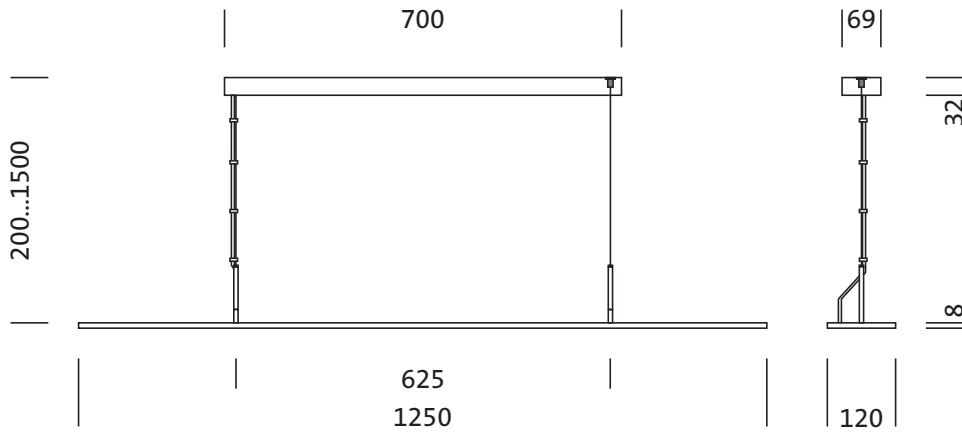

Material, Colour

- housing: aluminium, powder-coated, traffic white (RAL 9016), 1-length
- Colour specification: traffic white (RAL 9016)

Mounting

- Mounting method, mounting location: suspended mounting, to the wire suspension, to the ceiling
- Recommended suspension height: 0.2..1.5m

Electrical connection

- Connection: terminal, 3+2-pole, max. 2.5mm²
- Nominal voltage: 220..240V, 50/60Hz, AC

Dimensions, Weight

- Length: 1250mm
- Width: 120mm
- Height: 8mm
- Weight: 1.8kg

Service life

- Rated service life: 50000h (L80/B50) at AT = 25°C

Order No.: 5MB251DL30830 | GTIN (EAN): 4052899488816

Dimensions: Arkt21 off-lum,LED,4050lm830,DALI,dir/ind

Order No.: 5MB251DL30830 | GTIN (EAN): 4052899488816

Planning data: Arkt21off-lum,LED,4050lm830,DALI,dir/ind