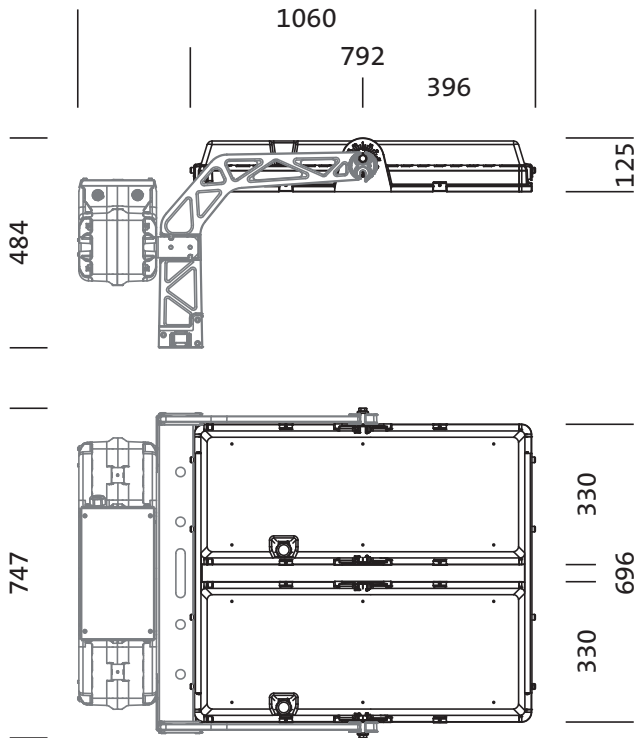

Detailed technical description: Sirius,LH,CUT-RS06,194197lm957,1909W,IC1

Key data

- Product type: luminaire head
- Product name: Sirius®
- Order No.: 5XA7100W50A31DA

Lighting technology | Lamps | Control gear

Mounting

- Mounting method, mounting location: screw fastening, to supporting structure

Electrical connection

- Connection: 2x connection cable with system connection

Dimensions, Weight

- Length: 792mm
- Width: 696mm
- Height: 126mm
- Weight: 30.0kg

Service life

- Rated service life: 50000h (L90/B50) at AT = 25°C, 10000h (L97/B50) at AT = 25°C

Order No.: 5XA7100W50A31DA | GTIN (EAN): 4058352402863

Dimensions: Sirius,LH,CUT-RS06,194197Im957,1909W,IC1