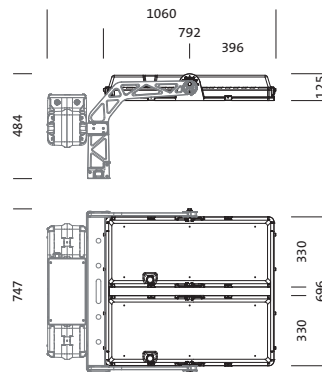

Order No.: 5XA7100W50A31DA | **GTIN (EAN):** 4058352402863

Product description: Sirius,LH,CUT-RS06,194197lm957,1909W,IC1

Sirius® luminaire head; light control with light control via reflectors with silver coating of plastic, silver coated; anti glare with shield; cover of toughened safety glass, transparent; light distribution: CUT-RS06, rotationally symmetric direct distribution, LED (High Power LED), colour temperature: 5700K, rated luminous flux: 194.197lm, colour rendering: CRI > 95, Television Lighting Consistency Index: TLCl ≥ 96, light colour: 957; luminous efficacy: 102lm/W; with 2x connection cable with system connection, cable length: 1,2m; dimming range 5..100% per LED segment, LED unit replaceable without ESD environment, dustproof LED module; 1909W luminaire head with 2x LED unit of diecast aluminium, powder-coated Siteco® metallic grey (DB 702S); length: 792mm / width: 696mm / height: 126mm; protection rating (complete): IP66; insulation class (complete): insulation class I (protective earthing); certification: CE, ENEC; impact resistance: IK10; permissible operating ambient temperature: in outdoor areas: -30..+55°C, in indoor areas: -30..+45°C; permissible storage temperature: -20..+50°C; packaging unit: 1 piece

Lamps:	LED
Wt. (kg):	30.0
GTIN (EAN):	4058352402863

It is mandatory that the assembly instructions must be observed when planning and installing the electrical installation (to be found at www.siteco.de)

Detailed technical description: Sirius,LH,CUT-RS06,194197lm957,1909W,IC1

Key data

- Product type: luminaire head
- Product name: Sirius®
- Order No.: 5XA7100W50A31DA

Lighting technology | Lamps | Control gear

Mounting

- Mounting method, mounting location: screw fastening, to supporting structure

Electrical connection

- Connection: 2x connection cable with system connection

Dimensions, Weight

- Length: 792mm
- Width: 696mm
- Height: 126mm
- Weight: 30.0kg