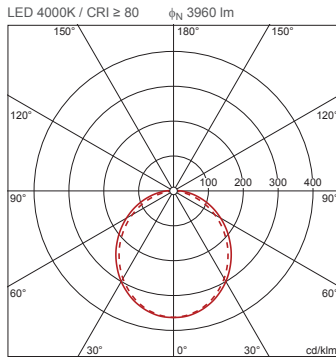

**Order No.:** 5XA861D4N0J | **GTIN (EAN):** 4050737978321

**Product description:** TV20VPL,LED,3960lm840,DALI,PC,dir,surf

TV 20, vandal-proof luminaire, primary light control with specular reflector, of aluminium, matt, primary optical cover: enclosure, of PC, frosted, light emission: direct distribution, primary light characteristic: symmetric, installation type: surface-mounted, LED, rated luminous flux: 3.960lm, luminous efficacy: 107lm/W, light colour: 840, colour temperature: 4000K, control gear: ECG DALI, mains connection: 230V, AC, 50Hz, rated input power: 37W, luminaire housing, of aluminium, coated, Siteco® metallic grey (DB 702S), with wall and ceiling fixing element, length: 1.261mm, width: 260mm, height: 70mm, protection rating (complete): IP65, insulation class (complete): insulation class I (protective earthing), certification: CE, protection symbol: F, impact resistance: 2x IK10, standard: EN 60598, packaging unit: 1 piece

4050737978321  
5XA861D4N0J

IP 65 2xIK 10  

**Lamps:** LED  
**Wt. (kg):** 6.9  
**GTIN (EAN):** 4050737978321

Order No.: 5XA861D4N0J | GTIN (EAN): 4050737978321

Detailed technical description: TV20VPL,LED,3960lm840,DALI,PC,dir,surf

#### Dimensions, Weight

- Length: 1261mm
- Width: 260mm
- Height: 70mm
- Weight: 6.9kg