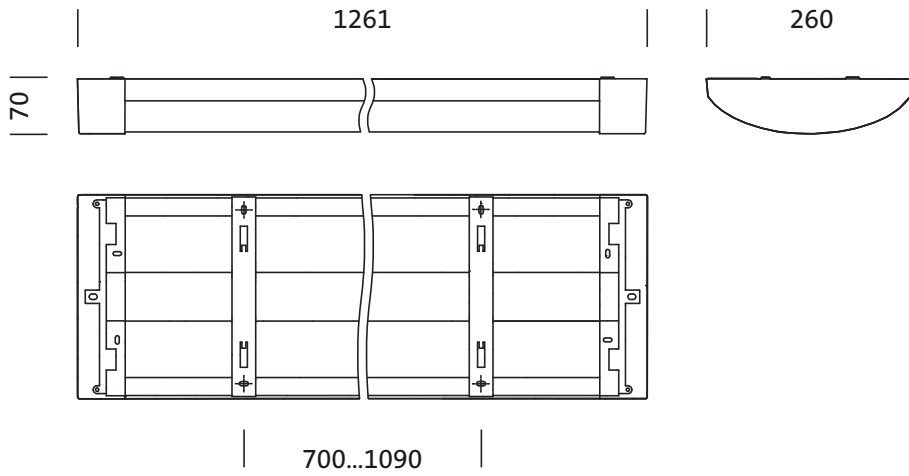

#### Dimensions, Weight

- Length: 1261mm
- Width: 260mm
- Height: 70mm
- Weight: 6.9kg

#### Service life

- Rated service life: 50000h (L80/B10) at AT = 25°C

Order No.: 5XA861D4N0J | GTIN (EAN): 4050737978321

Dimensions: TV20VPL,LED,3960lm840,DALI,PC,dir,surf

Order No.: 5XA861D4N0J | GTIN (EAN): 4050737978321