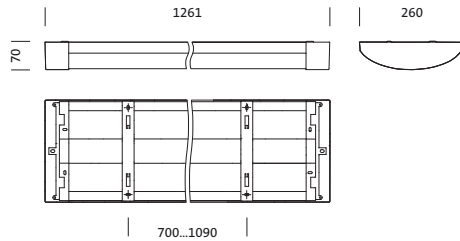

Order No.: 5XA861D4N0J | **GTIN (EAN):** 4050737978321

Product description: TV20VPL,LED,3960lm840,DALI,PC,dir,surf

TV 20, vandal-proof luminaire, primary light control with specular reflector, of aluminium, matt, primary optical cover: enclosure, of PC, frosted, light emission: direct distribution, primary light characteristic: symmetric, installation type: surface-mounted, LED, rated luminous flux: 3.960lm, luminous efficacy: 107lm/W, light colour: 840, colour temperature: 4000K, control gear: ECG DALI, mains connection: 230V, AC, 50Hz, rated input power: 37W, luminaire housing, of aluminium, coated, Siteco® metallic grey (DB 702S), with wall and ceiling fixing element, length: 1.261mm, width: 260mm, height: 70mm, protection rating (complete): IP65, insulation class (complete): insulation class I (protective earthing), certification: CE, protection symbol: F, impact resistance: 2x IK10, standard: EN 60598, packaging unit: 1 piece

4050737978321
5XA861D4N0J

IP 65 2xIK 10

Lamps: LED
Wt. (kg): 6.9
GTIN (EAN): 4050737978321