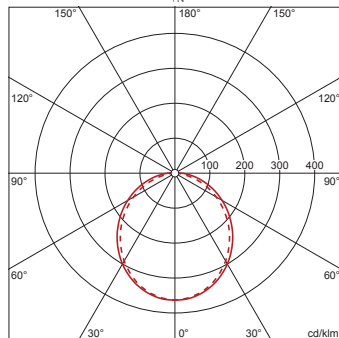

#### Dimensions, Weight

- Length: 1261mm
- Width: 260mm
- Height: 70mm
- Weight: 6.9kg

#### Service life

- Rated service life: 50000h (L80/B10) at AT = 25°C

Order No.: 5XA861D4N0J | GTIN (EAN): 4050737978321

Dimensions: TV20VPL,LED,3960lm840,DALI,PC,dir,surf

Order No.: 5XA861D4N0J | GTIN (EAN): 4050737978321

Planning data: TV20VPL,LED,3960lm840,DALI,PC,dir,surf

5XA861D4N0J: 1x LED 4000K  
/ CRI ≥ 80

4050737978321

5XA861D4N0J

LED 4000K / CRI ≥ 80

$\Phi_N$  3960 lm

C 0/180

C 90/270