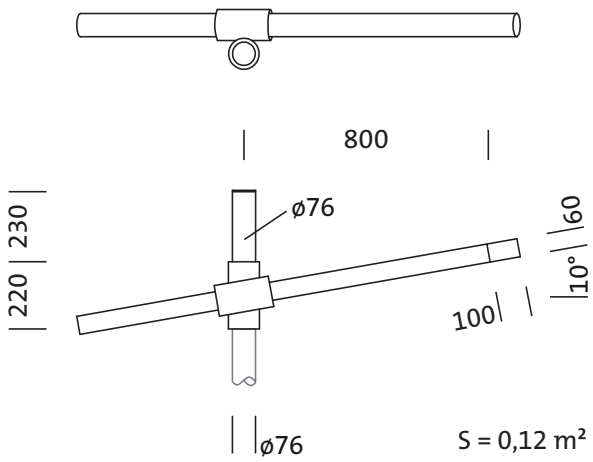

Order No.: 5NY0430M108E8 | **GTIN (EAN):** 4039806806697

Product description: Luzern, mast arm, design arm, of steel, galvanised and coated, Siteco®

metallic grey (DB 702S), 1-arm, spigot size: 76mm (post-top), bracket dimensions: 800mm, packaging unit: 1 piece

Wt. (kg): 15.0
GTIN (EAN): 4039806806697

Order No.: 5NY0430M108E8 | **GTIN (EAN):** 4039806806697

Detailed technical description: Luzern,mastarmØ76,1arm,L800Ø60,galv

Key data

- Product type: mast arm
- Product name: Luzern
- Order No.: 5NY0430M108E8

Material, Colour

- design arm: steel, galvanised and coated, Siteco® metallic grey (DB 702S)
- Colour specification: Siteco® metallic grey (DB 702S)

Dimensions, Weight

- Weight: 15.0kg
- Mast spigot: spigot size: 76mm

Order No.: 5NY0430M108E8 | GTIN (EAN): 4039806806697

Dimensions: Luzern,mastarmØ76,1arm,L800Ø60,galv

It is mandatory that the assembly instructions must be observed when planning and installing the electrical installation (to be found at www.siteco.de)