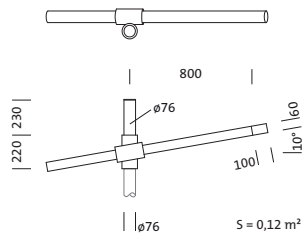

Order No.: 5NY0430M108E8 | **GTIN (EAN):** 4039806806697

Product description: Luzern, mast arm, design arm, of steel, galvanised and coated, Siteco®

metallic grey (DB 702S), 1-arm, spigot size: 76mm (post-top), bracket dimensions: 800mm, packaging unit: 1 piece

Wt. (kg): 15.0
GTIN (EAN): 4039806806697

Order No.: 5NY0430M108E8 | **GTIN (EAN):** 4039806806697

Detailed technical description: Luzern,mastarmØ76,1arm,L800Ø60,galv

Key data

- Product type: mast arm
- Product name: Luzern
- Order No.: 5NY0430M108E8

Material, Colour

- design arm: steel, galvanised and coated, Siteco® metallic grey (DB 702S)
- Colour specification: Siteco® metallic grey (DB 702S)

Dimensions, Weight

- Weight: 15.0kg
- Mast spigot: spigot size: 76mm

Order No.: 5NY0430M108E8 | GTIN (EAN): 4039806806697

Dimensions: Luzern,mastarmØ76,1arm,L800Ø60,galv

It is mandatory that the assembly instructions must be observed when planning and installing the electrical installation (to be found at www.siteco.de)