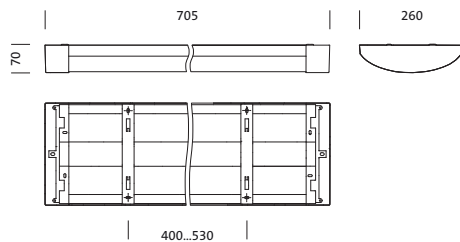

Order No.: 5XA861D2N0A | **GTIN (EAN):** 4050737978314

Product description: TV20VPL,LED,2130lm840,DALI,PC,dir,surf

TV 20, vandal-proof luminaire, primary light control with specular reflector, of aluminium, matt, primary optical cover: enclosure, of PC, frosted, light emission: direct distribution, primary light characteristic: symmetric, installation type: surface-mounted, LED, rated luminous flux: 2.130lm, luminous efficacy: 101lm/W, light colour: 840, colour temperature: 4000K, control gear: ECG DALI, mains connection: 230V, AC, 50Hz, rated input power: 21W, luminaire housing, of aluminium, coated, Siteco® metallic grey (DB 702S), with wall and ceiling fixing element, length: 705mm, width: 260mm, height: 70mm, protection rating (complete): IP65, insulation class (complete): insulation class I (protective earthing), certification: CE, protection symbol: F, impact resistance: 2x IK10, standard: EN 60598, packaging unit: 1 piece

4050737978314
5XA861D2N0A

IP 65 2xIK 10

Lamps: LED
Wt. (kg): 4.1
GTIN (EAN): 4050737978314