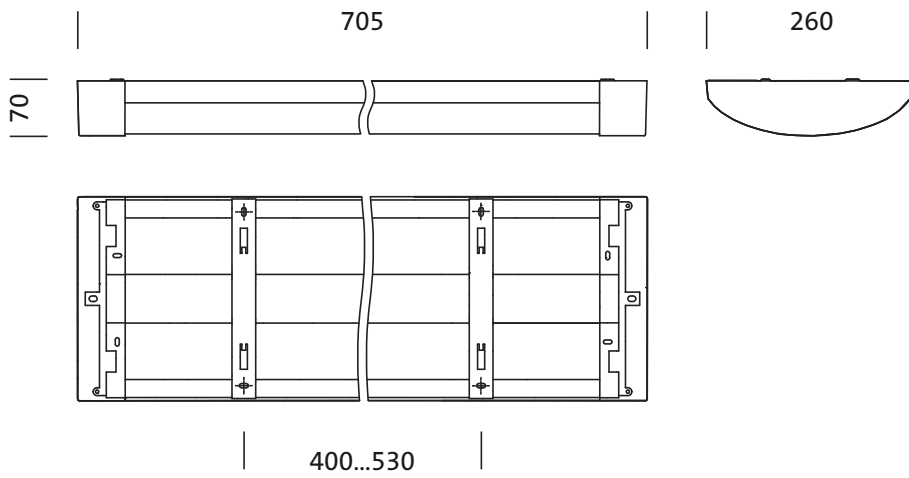

Mounting

- Mounting method, mounting location: surface-mounted, to the ceiling, to the wall
- Arrangement: single/continuous arrangement

Electrical connection

- Nominal voltage: 230V, 50Hz, AC

Dimensions, Weight

- Length: 705mm
- Width: 260mm
- Height: 70mm
- Weight: 4.1kg

Service life

- Rated service life: 50000h (L80/B10) at AT = 25°C

Order No.: 5XA861D2N0A | GTIN (EAN): 4050737978314

Dimensions: TV20VPL,LED,2130lm840,DALI,PC,dir,surf