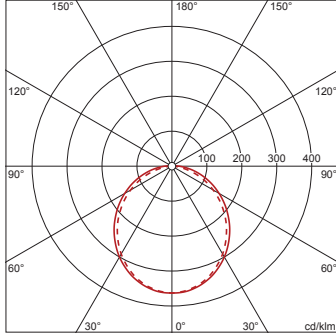

- Length: 705mm
- Width: 260mm
- Height: 70mm
- Weight: 4.1kg

Service life

- Rated service life: 50000h (L80/B10) at AT = 25°C

Order No.: 5XA861D2N0A | GTIN (EAN): 4050737978314

Dimensions: TV20VPL,LED,2130lm840,DALI,PC,dir,surf

Order No.: 5XA861D2N0A | **GTIN (EAN):** 4050737978314

Planning data: TV20VPL,LED,2130lm840,DALI,PC,dir,surf

5XA861D2N0A: 1x LED 4000K
/ CRI ≥ 80

4050737978314

5XA861D2N0A

LED 4000K / CRI ≥ 80

Φ_N 2130 lm

— C 0/180 - - - C 90/270