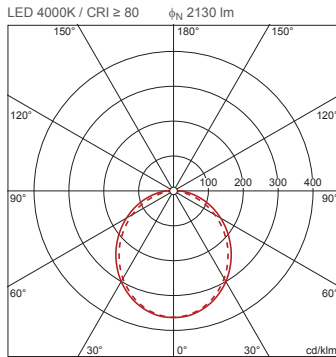

Order No.: 5XA861D2N0A | **GTIN (EAN):** 4050737978314

Product description: TV20VPL,LED,2130lm840,DALI,PC,dir,surf

TV 20, vandal-proof luminaire, primary light control with specular reflector, of aluminium, matt, primary optical cover: enclosure, of PC, frosted, light emission: direct distribution, primary light characteristic: symmetric, installation type: surface-mounted, LED, rated luminous flux: 2.130lm, luminous efficacy: 101lm/W, light colour: 840, colour temperature: 4000K, control gear: ECG DALI, mains connection: 230V, AC, 50Hz, rated input power: 21W, luminaire housing, of aluminium, coated, Siteco® metallic grey (DB 702S), with wall and ceiling fixing element, length: 705mm, width: 260mm, height: 70mm, protection rating (complete): IP65, insulation class (complete): insulation class I (protective earthing), certification: CE, protection symbol: F, impact resistance: 2x IK10, standard: EN 60598, packaging unit: 1 piece

4050737978314
5XA861D2N0A

IP 65 2xIK 10 

Lamps: LED
Wt. (kg): 4.1
GTIN (EAN): 4050737978314

Order No.: 5XA861D2N0A | GTIN (EAN): 4050737978314

Detailed technical description: TV20VPL,LED,2130lm840,DALI,PC,dir,surf

Lamps:

- Lamps: with LED
- Rated luminous flux: 2130lm
- Luminous efficacy: 101lm/W
- Colour temperature: 4000K
- Colour rendering index: CRI > 80
- Light colour: 840
- SDCM (Standard Deviation of Colour Matching): MacAdam ≤ 3 SDCM (initial)
- Rated input power: 21W

- Length: 705mm
- Width: 260mm
- Height: 70mm
- Weight: 4.1kg

Service life

- Rated service life: 50000h (L80/B10) at AT = 25°C

Order No.: 5XA861D2N0A | GTIN (EAN): 4050737978314

Dimensions: TV20VPL,LED,2130lm840,DALI,PC,dir,surf