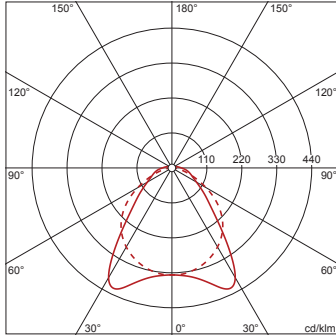

Order No.: 51TS127N475F | **GTIN (EAN):** 4058352265048

Planning data: Lic11Pr,wd,7690lm840,0/1,IP50,L1500,wh

51TS127N475F: 1x LED

4058352265048

51TS127N475F

LED 4000 K | CRI ≥ 80 ϕ_{N} 7690 lm

ϕ_{d} 97% ϕ_{r} 3%

Luminance values (cd/m²)

	C 0/180	C 90/270
L₈₀	9522	8387
L₇₀	8651	12017
L₆₅	8666	14158

UGR 24.6 24.8

X 4H Y 8H ρ 70/50/20 S 0.25H

It is mandatory that the assembly instructions must be observed when planning and installing the electrical installation (to be found at www.siteco.de)

Tolerances related to thermal, electrical and photometric data according to IEC 62722

Issued 01.03.2024 - Modifications and errors subject to change - Ensure that you always use the latest version -