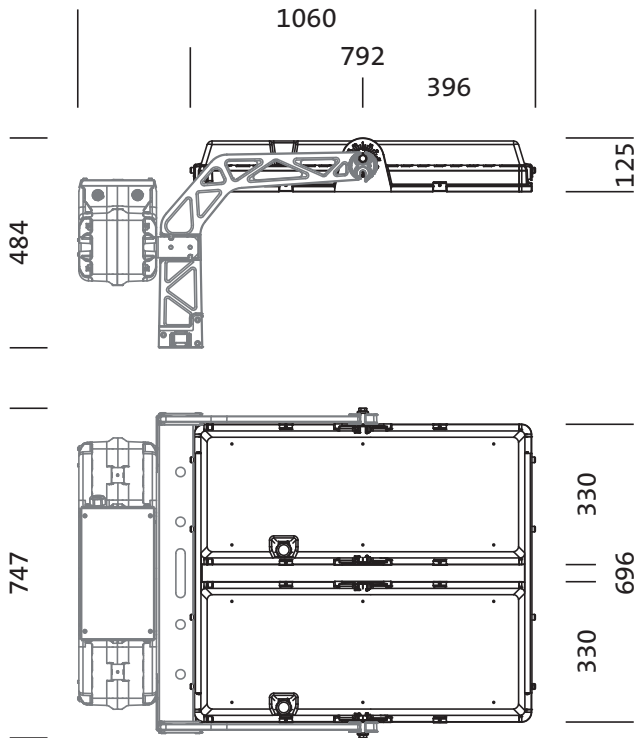

Order No.: 5XA7100W20A32DA | GTIN (EAN): 4058352402566

Dimensions: Sirius,LH,ECO-RS07,309823lm740,1974W,IC1

It is mandatory that the assembly instructions must be observed when planning and installing the electrical installation (to be found at www.siteco.de)
Tolerances related to thermal, electrical and photometric data according to IEC 62722
Issued 24.02.2023 - Modifications and errors subject to change - Ensure that you always use the latest version -