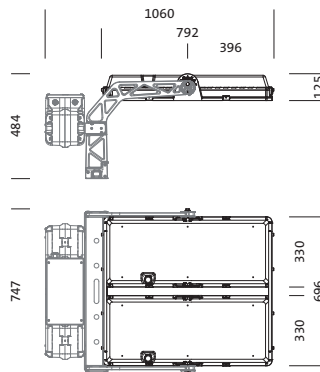

Order No.: 5XA7100W20A32DA | **GTIN (EAN):** 4058352402566

Product description: Sirius,LH,ECO-RS07,309823lm740,1974W,IC1

Sirius® luminaire head; light control with light control via reflectors with silver coating of plastic, silver coated; cover of toughened safety glass, transparent; light distribution: ECO-RS07, rotationally symmetric direct distribution, LED (High Power LED), colour temperature: 4000K, rated luminous flux: 309.823lm, colour rendering: CRI > 70, light colour: 740; luminous efficacy: 157lm/W; with 2x connection cable with system connection, cable length: 1,2m; dimming range 5..100% per LED segment, LED unit replaceable without ESD environment, dustproof LED module; 1974W luminaire head with 2x LED unit of diecast aluminium, powder-coated Siteco® metallic grey (DB 702S); length: 792mm / width: 696mm / height: 126mm; protection rating (complete): IP66; insulation class (complete): insulation class I (protective earthing); certification: CE, ENEC; impact resistance: IK10; permissible operating ambient temperature: in outdoor areas: -30..+55°C, in indoor areas: -30..+45°C; permissible storage temperature: -20..+50°C; packaging unit: 1 piece

Lamps:	LED
Wt. (kg):	30.0
GTIN (EAN):	4058352402566