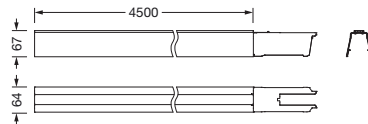

Order No.: 51TR1JB | **GTIN (EAN):** 4058352242230

Product description: Lic, trunk.rail, L4500, 11x2.5², wh

Licross®, trunking rail, of sheet steel, galvanised, coil coated, white, length: 4.500 mm, width: 64 mm, height: 67mm, through-wiring: 11x 2.5mm², protection rating (complete): maximum IP64, depends on used inserts and accessories, insulation class (complete): insulation class I (protective earthing), certification: CE, UKCA, LABS conformity tested according to VDMA 24364:2018-05, packaging unit: 1 piece

Wt. (kg): 7.3
GTIN (EAN): 4058352242230

Order No.: 51TR1JB | GTIN (EAN): 4058352242230

Detailed technical description: Lic,trunk.rail,L4500,11x2.5²,wh

Key data

- Product type: trunking components group (TS)
- Product name: Licross®
- Order No.: 51TR1JB

Electrical connection

- Through-wiring: 11x 2.5mm²

Dimensions, Weight

- Length: 4500mm
- Width: 64mm
- Height: 67mm
- Weight: 7.3kg

Order No.: 51TR1JB | GTIN (EAN): 4058352242230

Dimensions: Lic,trunk.rail,L4500,11x2.5²,wh