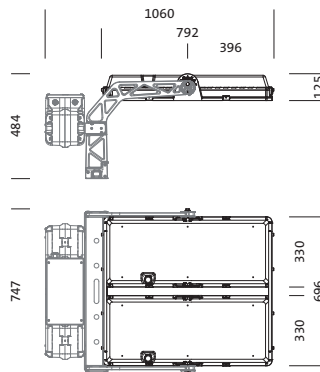

Order No.: 5XA7100W40A13DA | **GTIN (EAN):** 4058352402665

Product description: Sirius,LH,AREA-PL52,239138lm950,1971W

Sirius® luminaire head; light control with lens of glass; cover of toughened safety glass, transparent; light distribution: AREA-PL52, asymmetric direct distribution, LED (High Power LED), colour temperature: 5000K, rated luminous flux: 239.138lm, colour rendering: CRI > 90, Television Lighting Consistency Index: TLCI ≥ 87, light colour: 950; luminous efficacy: 121lm/W; with 2x connection cable with system connection, cable length: 1,2m; dimming range 5..100% per LED segment, LED unit replaceable without ESD environment, dustproof LED module; 1971W luminaire head with 2x LED unit of diecast aluminium, powder-coated Siteco® metallic grey (DB 702S); length: 792mm / width: 696mm / height: 126mm; protection rating (complete): IP66; insulation class (complete): insulation class I (protective earthing); certification: CE, ENEC; impact resistance: IK10; permissible operating ambient temperature: in outdoor areas: -30..+55°C, in indoor areas: -30..+45°C; permissible storage temperature: -20..+50°C; packaging unit: 1 piece

Lamps:	LED
Wt. (kg):	30.5
GTIN (EAN):	4058352402665

Order No.: 5XA7100W40A13DA | GTIN (EAN): 4058352402665

Detailed technical description: Sirius,LH,AREA-PL52,239138lm950,1971W

Key data

- Product type: luminaire head
- Product name: Sirius®
- Order No.: 5XA7100W40A13DA

Mounting

- Mounting method, mounting location: screw fastening, to supporting structure

Electrical connection

- Connection: 2x connection cable with system connection

Dimensions, Weight

- Length: 792mm
- Width: 696mm
- Height: 126mm
- Weight: 30.5kg