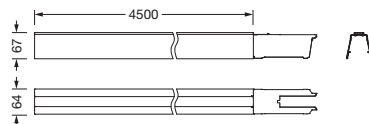

Order No.: 51TR6J7 | **GTIN (EAN):** 4058352242599

Product description: Lic, trunk.rail, L4500, 7x2.5², sr

Licross®, trunking rail, of sheet steel, galvanised, coil coated, metallic grey (RAL 9006), length: 4.500 mm, width: 64 mm, height: 67mm, through-wiring: 7x 2.5mm², protection rating (complete): maximum IP64, depends on used inserts and accessories, insulation class (complete): insulation class I (protective earthing), certification: CE, UKCA, LABS conformity tested according to VDMA 24364:2018-05, packaging unit: 1 piece

Wt. (kg): 6.9
GTIN (EAN): 4058352242599

It is mandatory that the assembly instructions must be observed when planning and installing the electrical installation (to be found at www.siteco.de)

Tolerances related to thermal, electrical and photometric data according to IEC 62722

Electrical connection

- Through-wiring: 7x 2.5mm²

Dimensions, Weight

- Length: 4500mm
- Width: 64mm
- Height: 67mm
- Weight: 6.9kg

Order No.: 51TR6J7 | GTIN (EAN): 4058352242599

Dimensions: Lic,trunk.rail,L4500,7x2.5²,sr