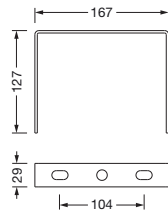

Order No.: 59HP92001 | GTIN (EAN): 4058352475867

Product description: HB42S/L,bracket,steel,bk

Highbay 42 S/L, mounting bracket, installation type: surface-mounted,
mounting bracket, of steel, black, width: 166mm, height: 127mm, packaging
unit: 1 piece

Wt. (kg): 0.4
GTIN (EAN): 4058352475867

Order No.: 59HP92001 | **GTIN (EAN):** 4058352475867

Detailed technical description: HB42S/L,bracket,steel,bk

Key data

- Product type: mounting bracket
- Product name: Highbay 42 S/L
- Order No.: 59HP92001

Material, Colour

- mounting bracket: steel, black
- Colour specification: black

Mounting

- Mounting method, mounting location:
surface-mounted, to the ceiling

Dimensions, Weight

- Width: 166mm
- Height: 127mm
- Weight: 0.4kg

Order No.: 59HP92001 | GTIN (EAN): 4058352475867

Dimensions: HB42S/L,bracket,steel,bk