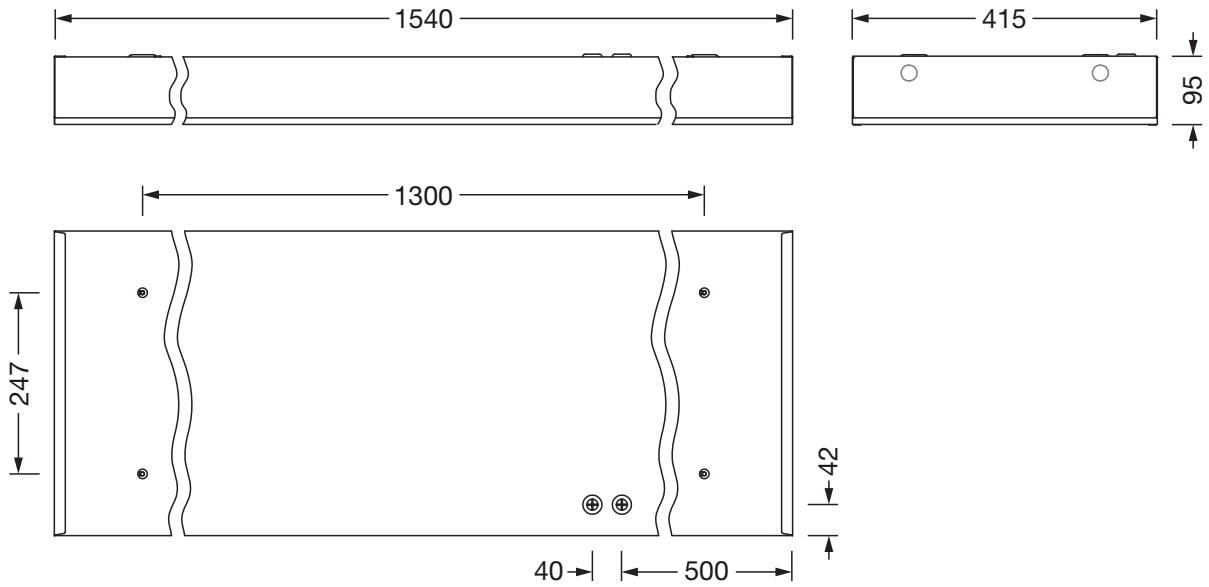

Lamps:	LED
Wt. (kg):	14.8
GTIN (EAN):	4058352501825

Order No.: 51HS12DD4JCA | GTIN (EAN): 4058352501825

Detailed technical description: Sport31,1540x415,20000lm840,DA2wh

Key data

- Product type: LED high bay luminaire
- Product name: Sport 31
- Order No.: 51HS12DD4JCA

Material, Colour

- housing: sheet steel, traffic white (RAL 9016)
- Quantity: 1 piece
- Colour specification: traffic white (RAL 9016)
- Cover: cover panel of PC

Mounting

- Mounting method, mounting location: suspended mounting, surface-mounted, recessed, to the ceiling, in the ceiling, to the chain
- Arrangement: single/continuous arrangement
- Supplement: for cut ceiling apertures, only suitable for indoor use, mounting accessories required, please order separately

Electrical connection

- Connection: terminal, 5-pole, max. 2.5mm²
- Nominal voltage: 220..240V, 50/60Hz, AC/DC

Dimensions, Weight

- Length: 1540mm
- Width: 415mm
- Height: 95mm
- Weight: 14.8kg

Service life

- Rated service life: 50000h (L85/B50) at AT = 25°C

Order No.: 51HS12DD4JCA | GTIN (EAN): 4058352501825

Dimensions: Sport31,1540x415,20000lm840,DA2wh

It is mandatory that the assembly instructions must be observed when planning and installing the electrical installation (to be found at www.siteco.de)