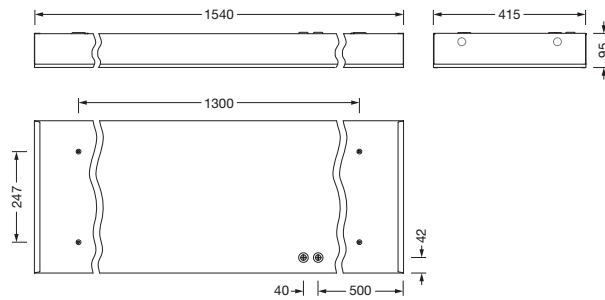

Order No.: 51HS12DD4JCA | **GTIN (EAN):** 4058352501825

Product description: Sport31,1540x415,20000lm840,DA2wh

Sport 31, LED high bay luminaire, primary light control with reflector, of sheet steel, primary anti-glare with prismatic structure, of PC, primary optical cover: cover panel, of PC, light emission: direct distribution, primary light characteristic: symmetric, installation type: suspended mounting, recessed, surface-mounted, LED, rated luminous flux: 20.000lm, luminous efficacy: 137lm/W, light colour: 840, colour temperature: 4000K, control gear: ECG DALI, with terminal, 5-pole, max. 2.5mm², mains connection: 220..240V, AC/DC, 50/60Hz, rated input power: 146W, housing, of sheet steel, traffic white (RAL 9016), length: 1.540mm, width: 415mm, height: 95mm, protection rating (complete): IP20, protection rating (lamp compartment, on room side): IP50, insulation class (complete): insulation class I (protective earthing), certification: CE, ENEC, UKCA, ball protection: ball impact resistant with ceiling mounting or chain suspension, impact resistance: IK08, permissible operating ambient temperature: -20..+35°C, standard: DIN 18032-3, EN 60598-2-22, packaging unit: 1 piece

Lamps:	LED
Wt. (kg):	14.8
GTIN (EAN):	4058352501825

Order No.: 51HS12DD4JCA | GTIN (EAN): 4058352501825

Detailed technical description: Sport31,1540x415,20000lm840,DA2wh

Key data

- Product type: LED high bay luminaire
- Product name: Sport 31
- Order No.: 51HS12DD4JCA

Electrical connection

- Connection: terminal, 5-pole, max. 2.5mm²
- Nominal voltage: 220..240V, 50/60Hz, AC/DC

Dimensions, Weight

- Length: 1540mm
- Width: 415mm
- Height: 95mm
- Weight: 14.8kg

Service life