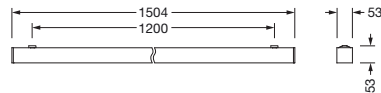

Order No.: 51MX20TBT2W | **GTIN (EAN):** 4058352685068

Product description: Sil21,opal,3000lm8tw,DT8,L1504,wh,surf

Silica® 21, office luminaire, primary optical cover: cover, of PMMA, opal, light emission: direct distribution, primary light characteristic: symmetric, installation type: surface-mounted, LED, rated luminous flux: 3.000lm, luminous efficacy: 112lm/W, light colour: 8tw, colour temperature: 2700..6500K, control gear: ECG DALI, with terminal, 3+2-pole, max. 2.5mm², mains connection: 220..240V, AC, 50/60Hz, rated input power: 26.9W, luminaire housing, of aluminium, traffic white (RAL 9016), length: 1.504mm, width: 53mm, height: 53mm, protection rating (complete): IP20, insulation class (complete): insulation class I (protective earthing), certification: CE, permissible operating ambient temperature: 0..+35°C, standard: EN 50419, packaging unit: 1 piece

IP 20

Lamps:	LED
Wt. (kg):	3.5
GTIN (EAN):	4058352685068