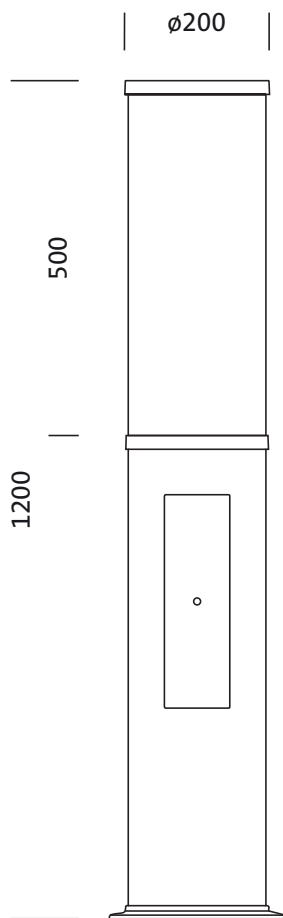

Order No.: 5XA5285FF14H | GTIN (EAN): 4058352636251

Dimensions: CL120iQ,bollard,P1.0a,1510lm730,SR

It is mandatory that the assembly instructions must be observed when planning and installing the electrical installation (to be found at www.siteco.de)

Tolerances related to thermal, electrical and photometric data according to IEC 62722

Issued 17.02.2024 - Modifications and errors subject to change - Ensure that you always use the latest version -