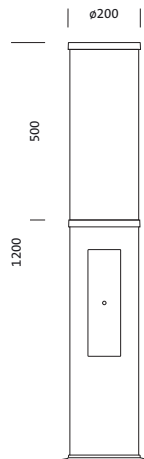

**Order No.:** 5XA5285FF14H | **GTIN (EAN):** 4058352636251

**Product description:** CL120iQ,bollard,P1.0a,1510lm730,SR

City-Light 120 iQ, bollard luminaire, Module 540 iQ-SR, primary light control with 3 zone faceted reflector, of plastic, silver coated, highly specular, structured, primary optical cover: cover, of PMMA, transparent, light distribution: P1.0a, primary light characteristic: strongly asymmetric, LED, High Power LED, rated luminous flux: 1.510lm, luminous efficacy: 144lm/W, light colour: 730, colour temperature: 3000K, control gear: ECG iQ, control: Auto-Match, Temp-Guard, Lumen-Switch, Night-Set, Smart-Wire, Light-Fading, Desk-Remote (wireless, voltage-free reading and setting of iQ features in the workshop via application-optimized NFC function/RFID function), optimised constant luminous flux control (CLO 2.0), Street-Remote, presetting dimming logarithmic, with terminal, 6-pole, max. 2.5mm<sup>2</sup>, mains connection: 230..240V, AC, 50/60Hz, start of lifetime: 11W, end of service life: 11W, reduction: 5W, luminaire housing, cylindrical, of extruded aluminium section, coated, Siteco® metallic grey (DB 702S), length: 1.200mm, diameter: 200mm, Module 540 iQ-SR, traffic white (RAL 9016), equipment: standard, protection rating (complete): IP54, insulation class (complete): insulation class II (safety insulation), certification: CE, ENEC, VDE, packaging unit: 1 piece

Lamps: LED  
 Wt. (kg): 10.8  
 GTIN (EAN): 4058352636251

Order No.: 5XA5285FF14H | GTIN (EAN): 4058352636251

Detailed technical description: CL120iQ,bollard,P1.0a,1510lm730,SR

#### Key data

- Product type: bollard luminaire
- Product name: City-Light 120 iQ
- Order No.: 5XA5285FF14H

#### Dimensions, Weight

- Length: 1200mm
- Diameter: 200mm
- Weight: 10.8kg