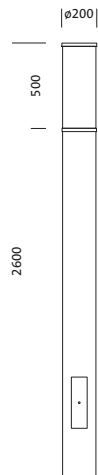

**Order No.:** 5XA5295KF14H | **GTIN (EAN):** 4058352835692

**Product description:** CL260iQ,pillar,ST1.2a,1540lm740,SR

City-Light 260 iQ, light pillar, Module 540 iQ-SR, primary light control with 3 zone faceted reflector, of plastic, silver coated, highly specular, structured, primary optical cover: cover, of PMMA, transparent, partly coated, light distribution: ST1.2a, primary light characteristic: asymmetric, LED, High Power LED, rated luminous flux: 1.540lm, luminous efficacy: 154lm/W, light colour: 740, colour temperature: 4000K, control gear: ECG iQ, control: presetting dimming logarithmic, Street-Remote, Auto-Match, Temp-Guard, Lumen-Switch, Night-Set, Smart-Wire, Light-Fading, Desk-Remote (wireless, voltage-free reading and setting of iQ features in the workshop via application-optimized NFC function/RFID function), optimised constant luminous flux control (CLO 2.0), with terminal, 6-pole, max. 2.5mm<sup>2</sup>, mains connection: 230..240V, AC, 50/60Hz, start of lifetime: 10W, end of service life: 10W, reduction: 5W, luminaire housing, cylindrical, of extruded aluminium section, coated, Siteco® metallic grey (DB 702S), length: 2.600mm, diameter: 200mm, Module 540 iQ-SR, traffic white (RAL 9016), equipment: standard, protection rating (complete): IP65, insulation class (complete): insulation class II (safety insulation), certification: CE, ENEC, VDE, packaging unit: 1 piece

Lamps:	LED
Wt. (kg):	21.0
GTIN (EAN):	4058352835692

**Order No.:** 5XA5295KF14H | **GTIN (EAN):** 4058352835692

**Detailed technical description:** CL260iQ,pillar,ST1.2a,1540lm740,SR

#### Key data

- Product type: light pillar
- Product name: City-Light 260 iQ
- Order No.: 5XA5295KF14H