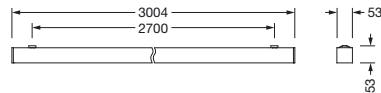

It is mandatory that the assembly instructions must be observed when planning and installing the electrical installation (to be found at www.siteco.de)

Tolerances related to thermal, electrical and photometric data according to IEC 62722

Issued 08.05.2024 - Modifications and errors subject to change - Ensure that you always use the latest version -