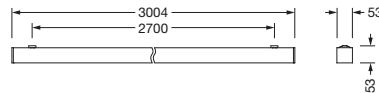

Order No.: 51MX20TCT5W | **GTIN (EAN):** 4058352796597

Product description: Sil21,opal,6000lm8tw,DT8,L3004,wh,surf

Silica® 21, office luminaire, primary optical cover: cover, of PMMA, opal, light emission: direct distribution, primary light characteristic: symmetric, installation type: surface-mounted, LED, rated luminous flux: 6.000lm, luminous efficacy: 112lm/W, light colour: 8tw, colour temperature: 2700..6500K, control gear: ECG DALI, with terminal, 3+2-pole, max. 2.5mm², mains connection: 220..240V, AC, 50/60Hz, rated input power: 53.8W, luminaire housing, of aluminium, traffic white (RAL 9016), length: 3.004mm, width: 53mm, height: 53mm, protection rating (complete): IP20, insulation class (complete): insulation class I (protective earthing), certification: CE, permissible operating ambient temperature: 0..+35°C, standard: EN 50419, packaging unit: 1 piece

IP 20

Lamps:	LED
Wt. (kg):	5.5
GTIN (EAN):	4058352796597