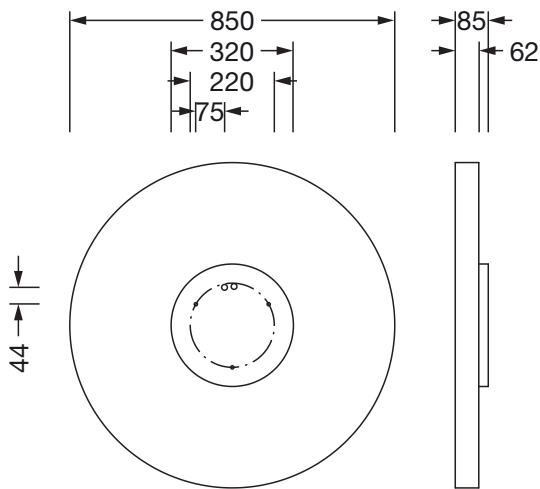

#### Mounting

- Mounting method, mounting location: suspended mounting, surface-mounted, to the ceiling, to the wall
- Arrangement: single arrangement

#### Electrical connection

- Connection: terminal, 5-pole
- Nominal voltage: 230V, 50/60Hz, AC

#### Dimensions, Weight

- Diameter: 850mm
- Height: 62mm
- Weight: 9.8kg

Order No.: 51MR38FD0321W | GTIN (EAN): 4058352829981

Dimensions: Round21L,opal,dir,12490lm830,DA2,wh

It is mandatory that the assembly instructions must be observed when planning and installing the electrical installation (to be found at [www.siteco.de](http://www.siteco.de))