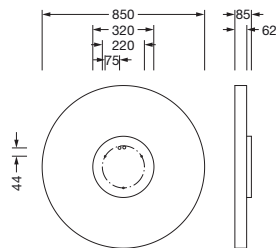

**Order No.:** 51MR38ND0321S | **GTIN (EAN):** 4058352881804

**Product description:** Round21L,Prism,dir/ind,9230lm830,DA2,sr

Round 21 L, wall and ceiling luminaire, primary optical cover: micro prismatic cover, of PMMA, transparent, CAT 2 ( $L \leq 3000 \text{cd/m}^2$ ), light emission: direct/indirect distribution, primary light characteristic: symmetric, installation type: suspended mounting, surface-mounted, LED, rated luminous flux: 9.230lm, luminous efficacy: 111lm/W, light colour: 830, colour temperature: 3000K, with terminal, 5-pole, mains connection: 230V, AC, 50/60Hz, rated input power: 83W, housing, of aluminium, coated, silver, diameter: 850mm, height: 62mm, protection rating (complete): IP40, insulation class (complete): insulation class I (protective earthing), certification: CE, impact resistance: IK04, permissible operating ambient temperature:  $-10..+35^\circ\text{C}$ , packaging unit: 1 piece

IP 40  

Lamps:	LED
Wt. (kg):	10.6
GTIN (EAN):	4058352881804

Order No.: 51MR38ND0321S | GTIN (EAN): 4058352881804

Detailed technical description: Round21L,Prism,dir/ind,9230lm830,DA2,sr

#### Dimensions, Weight

- Diameter: 850mm
- Height: 62mm
- Weight: 10.6kg

Order No.: 51MR38ND0321S | GTIN (EAN): 4058352881804

Dimensions: Round21L,Prism,dir/ind,9230lm830,DA2,sr

It is mandatory that the assembly instructions must be observed when planning and installing the electrical installation (to be found at [www.siteco.de](http://www.siteco.de))