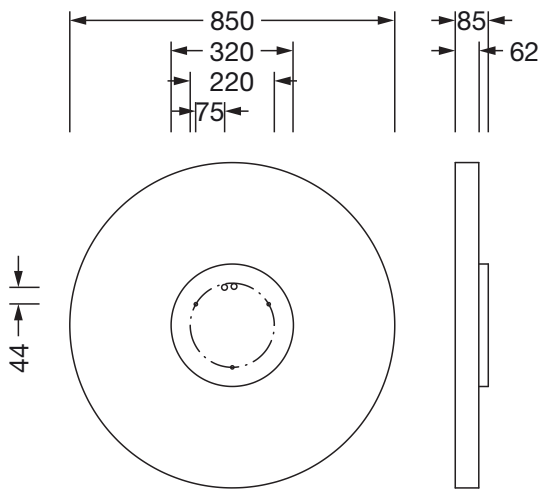

#### Mounting

- Mounting method, mounting location: suspended mounting, surface-mounted, to the ceiling, to the wall
- Arrangement: single arrangement

#### Electrical connection

- Connection: terminal, 5-pole
- Nominal voltage: 230V, 50/60Hz, AC

#### Dimensions, Weight

- Diameter: 850mm
- Height: 62mm
- Weight: 10.6kg

Order No.: 51MR38ND0321S | GTIN (EAN): 4058352881804

Dimensions: Round21L,Prism,dir/ind,9230lm830,DA2,sr

It is mandatory that the assembly instructions must be observed when planning and installing the electrical installation (to be found at [www.siteco.de](http://www.siteco.de))