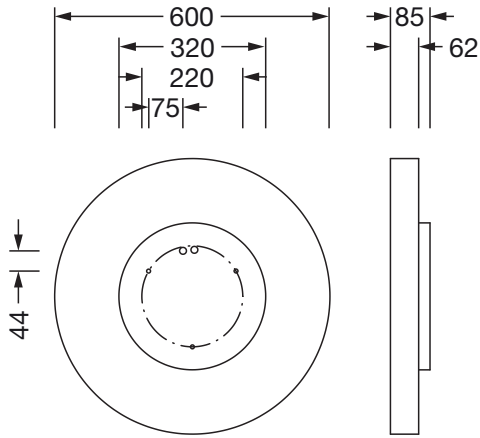

Component 1

Lighting technology:

- Cover: micro prismatic cover, transparent
- Beam angle: 85°
- Symmetry: symmetric
- Light emission: direct/indirect distribution
- UGR viewing direction along longitudinal luminaire axis: ≤ 19
- UGR viewing direction along lateral luminaire axis: ≤ 19

Electrical connection

- Connection: terminal, 5-pole
- Nominal voltage: 230V, 50/60Hz, AC

Dimensions, Weight

- Diameter: 600mm
- Height: 62mm
- Weight: 5.8kg

Order No.: 51MR36ND0321B | GTIN (EAN): 4058352829936

Dimensions: Round21M,Prism,dir/ind,5860lm830,DA2,bk

It is mandatory that the assembly instructions must be observed when planning and installing the electrical installation (to be found at www.siteco.de)
Tolerances related to thermal, electrical and photometric data according to IEC 62722
Issued 15.09.2023 - Modifications and errors subject to change - Ensure that you always use the latest version -