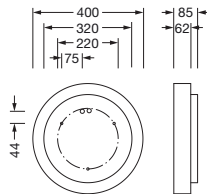

**Order No.:** 51MR34GD0321W | **GTIN (EAN):** 4058352881484

**Product description:** Round21S,opal,dir/ind,3420lm830,DA2,wh

Round 21 S, wall and ceiling luminaire, primary optical cover: cover, of PMMA, opal, light emission: direct/indirect distribution, primary light characteristic: symmetric, installation type: suspended mounting, surface-mounted, LED, rated luminous flux: 3.420lm, luminous efficacy: 113lm/W, light colour: 830, colour temperature: 3000K, with terminal, 5-pole, mains connection: 230V, AC, 50/60Hz, rated input power: 30W, housing, of aluminium, coated, white, diameter: 400mm, height: 62mm, protection rating (complete): IP40, insulation class (complete): insulation class I (protective earthing), certification: CE, impact resistance: IK04, permissible operating ambient temperature: -10..+35°C, packaging unit: 1 piece

IP 40  

Lamps:	LED
Wt. (kg):	3.9
GTIN (EAN):	4058352881484

Order No.: 51MR34GD0321W | GTIN (EAN): 4058352881484

Detailed technical description: Round21S,opal,dir/ind,3420lm830,DA2,wh

#### Dimensions, Weight

- Diameter: 400mm
- Height: 62mm
- Weight: 3.9kg

Order No.: 51MR34GD0321W | GTIN (EAN): 4058352881484

Dimensions: Round21S,opal,dir/ind,3420lm830,DA2,wh