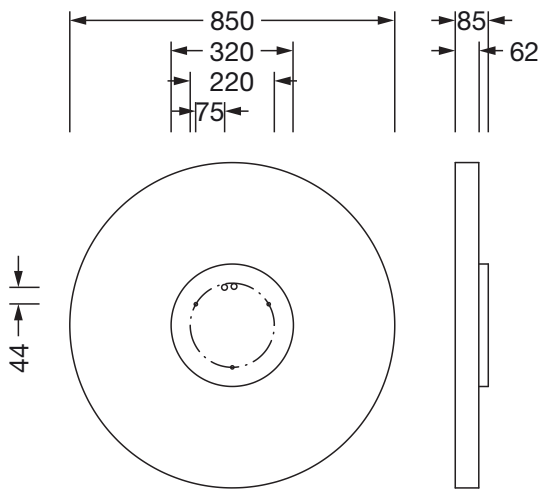

#### Mounting

- Mounting method, mounting location: suspended mounting, surface-mounted, to the ceiling, to the wall
- Arrangement: single arrangement

#### Electrical connection

- Connection: terminal, 5-pole
- Nominal voltage: 230V, 50/60Hz, AC

#### Dimensions, Weight

- Diameter: 850mm
- Height: 62mm
- Weight: 9.8kg

Order No.: 51MR38FD0321S | GTIN (EAN): 4058352881781

Dimensions: Round21L,opal,dir,12490lm830,DA2,sr

It is mandatory that the assembly instructions must be observed when planning and installing the electrical installation (to be found at [www.siteco.de](http://www.siteco.de))