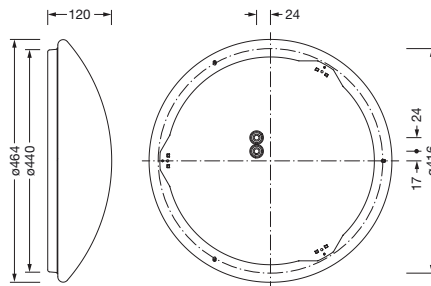

**Order No.:** 5PJA210001A | **GTIN (EAN):** 4058352955161

**Product description:** Round31B,4700lm830,ML,Ø464

Round 31 B, wall and ceiling luminaire, primary optical cover: enclosure, of PMMA, light emission: direct distribution, primary light characteristic: symmetric, installation type: surface-mounted, LED, rated luminous flux: 4.700lm, luminous efficacy: 121lm/W, light colour: 830, colour temperature: 3000K, with terminal, 3-pole, max. 2.5mm<sup>2</sup>, mains connection: 230V, AC, 50/60Hz, rated input power: 39W, luminaire housing, round, of steel, white, diameter: 464mm, height: 120mm, protection rating (complete): IP40, insulation class (complete): insulation class I (protective earthing), certification: CE, impact resistance: IK02, permissible operating ambient temperature: -20..+25°C, packaging unit: 1 piece

IP 40  

Lamps:	LED
Wt. (kg):	1.7
GTIN (EAN):	4058352955161

Order No.: 5PJA210001A | GTIN (EAN): 4058352955161

Detailed technical description: Round31B,4700lm830,ML,Ø464

#### Dimensions, Weight

- Diameter: 464mm
- Height: 120mm
- Weight: 1.7kg