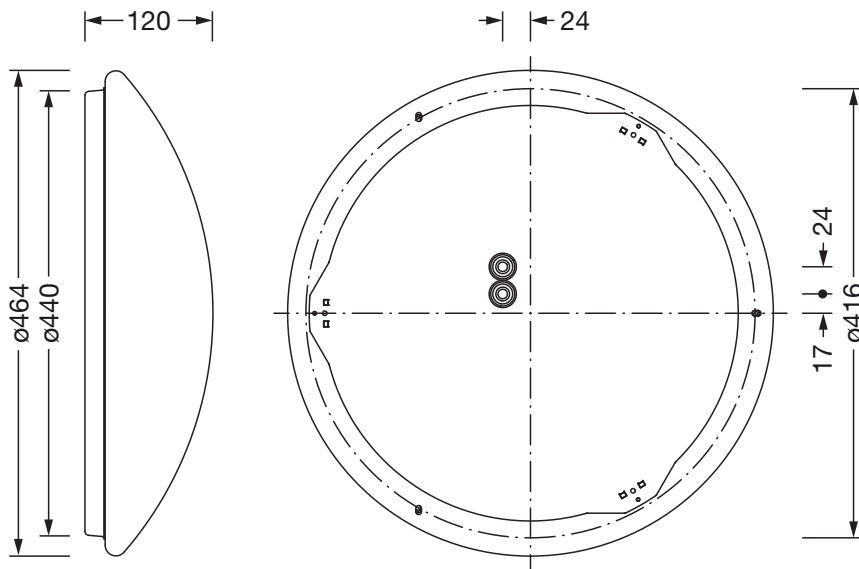

#### Electrical connection

- Connection: terminal, 3-pole, max. 2.5mm<sup>2</sup>
- Nominal voltage: 230V, 50/60Hz, AC

#### Dimensions, Weight

- Diameter: 464mm
- Height: 120mm
- Weight: 1.7kg

#### Service life

- Rated service life: 50000h (L80/B10) at AT = 25°C

Order No.: 5PJA210001A | GTIN (EAN): 4058352955161

Dimensions: Round31B,4700lm830,ML,Ø464

It is mandatory that the assembly instructions must be observed when planning and installing the electrical installation (to be found at [www.siteco.de](http://www.siteco.de))  
Tolerances related to thermal, electrical and photometric data according to IEC 62722  
Issued 26.01.2024 - Modifications and errors subject to change - Ensure that you always use the latest version -