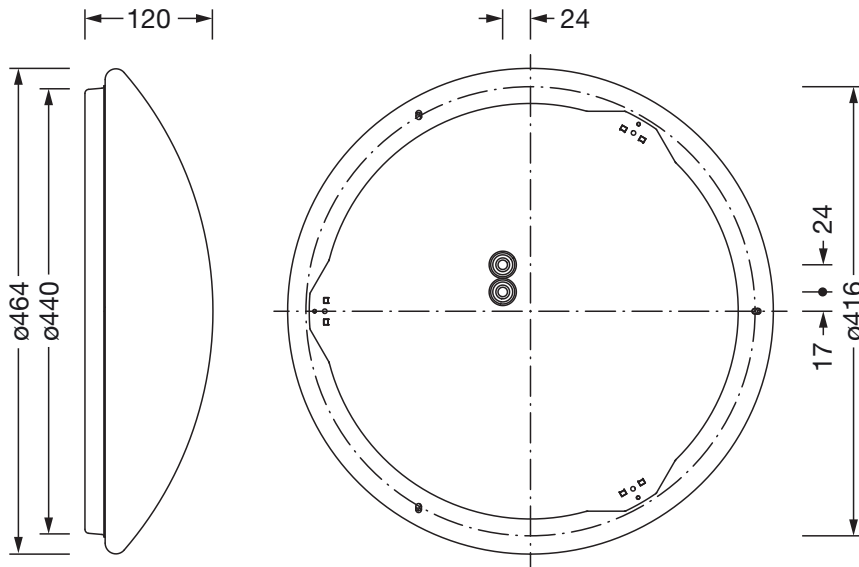

Component 1

Lighting technology:

- Cover: enclosure
- Beam angle: 120°
- Symmetry: symmetric distribution
- Light emission: direct distribution

Lamps:

- Lamps: with LED
- Rated luminous flux: 4900lm
- Luminous efficacy: 126lm/W
- Colour temperature: 4000K
- Colour rendering index: CRI > 80
- Light colour: 840
- SDCM (Standard Deviation of Colour Matching): MacAdam ≤ 3 SDCM (initial)
- Rated input power: 39W
- Supplement: connected load according to luminous flux setting (25/27/29/31/33/35/37/39W), luminous flux adjustable on luminaire in eight steps (3200/3500/3700/4000/4200/4400/4700/4900lm)

Material, Colour

- luminaire housing: steel, white, round
- Colour specification: white
- Cover: enclosure of PMMA

Mounting

- Mounting method, mounting location: surface-mounted, to the ceiling, to the wall
- Arrangement: single arrangement

Electrical connection

- Connection: terminal, 3-pole, max. 2.5mm²
- Nominal voltage: 230V, 50/60Hz, AC

Dimensions, Weight

- Diameter: 464mm
- Height: 120mm
- Weight: 1.7kg

Service life

- Rated service life: 50000h (L80/B10) at AT = 25°C

Order No.: 5PJA230001A | GTIN (EAN): 4058352955185

Dimensions: Round31B,4900lm840,ML,Ø464

It is mandatory that the assembly instructions must be observed when planning and installing the electrical installation (to be found at www.siteco.de)
Tolerances related to thermal, electrical and photometric data according to IEC 62722
Issued 26.01.2024 - Modifications and errors subject to change - Ensure that you always use the latest version -