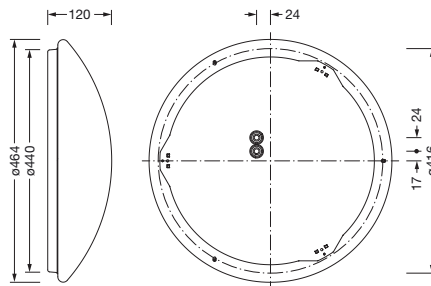

It is mandatory that the assembly instructions must be observed when planning and installing the electrical installation (to be found at www.siteco.de)

Tolerances related to thermal, electrical and photometric data according to IEC 62722

Issued 26.01.2024 - Modifications and errors subject to change - Ensure that you always use the latest version -